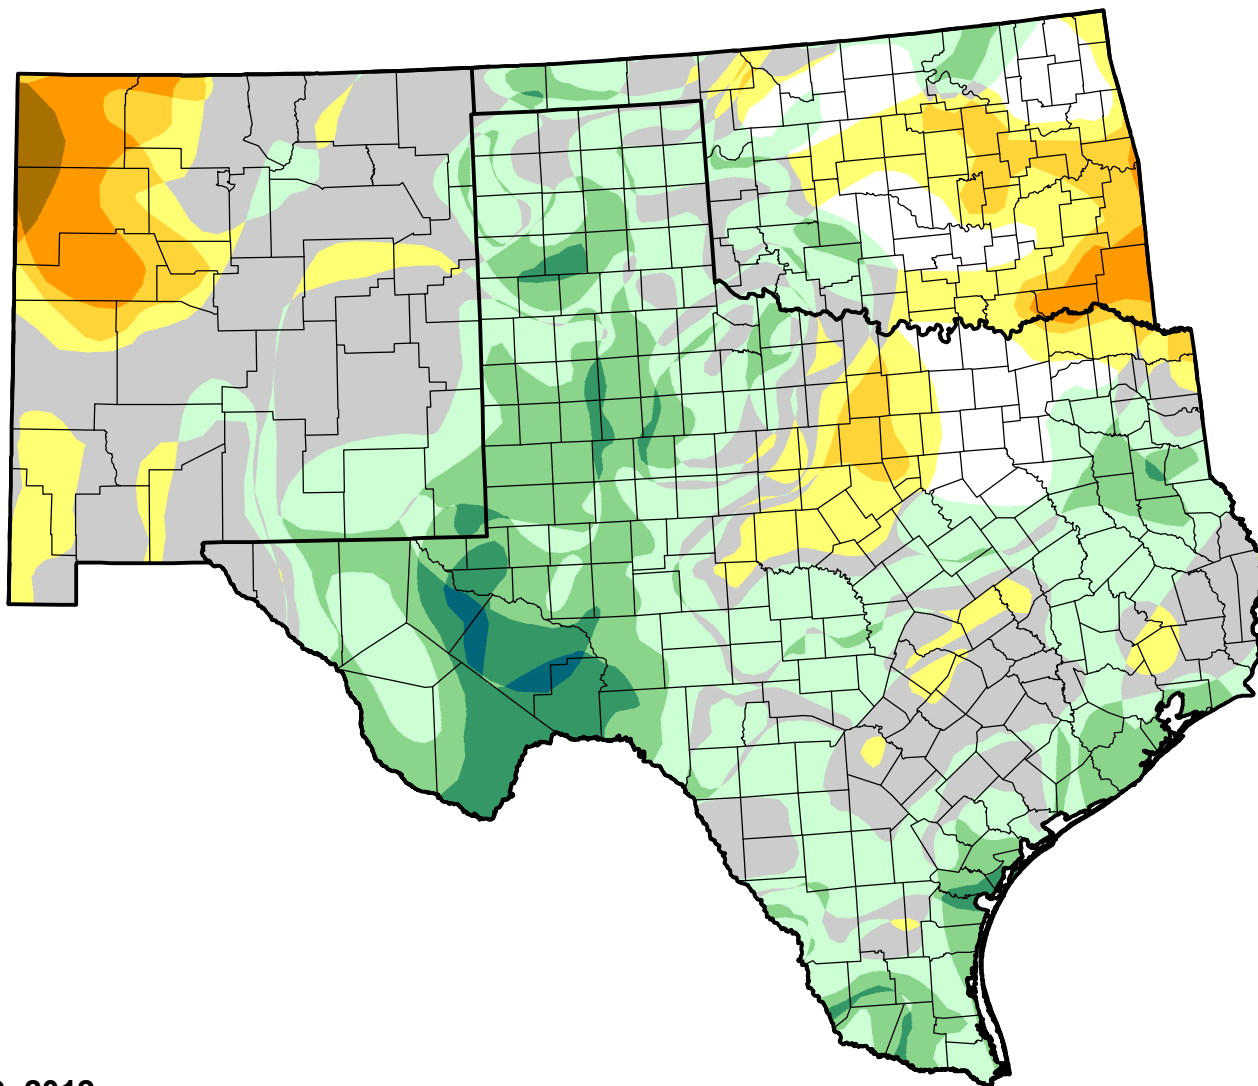

U.S. Drought Monitor Class Change - Southern Plains RDEWS

13 Week

June 19, 2012
compared to
March 22, 2012

droughtmonitor.unl.edu

- | | |
|---|---------------------|
|  | 5 Class Degradation |
|  | 4 Class Degradation |
|  | 3 Class Degradation |
|  | 2 Class Degradation |
|  | 1 Class Degradation |
|  | No Change |
|  | 1 Class Improvement |
|  | 2 Class Improvement |
|  | 3 Class Improvement |
|  | 4 Class Improvement |
|  | 5 Class Improvement |