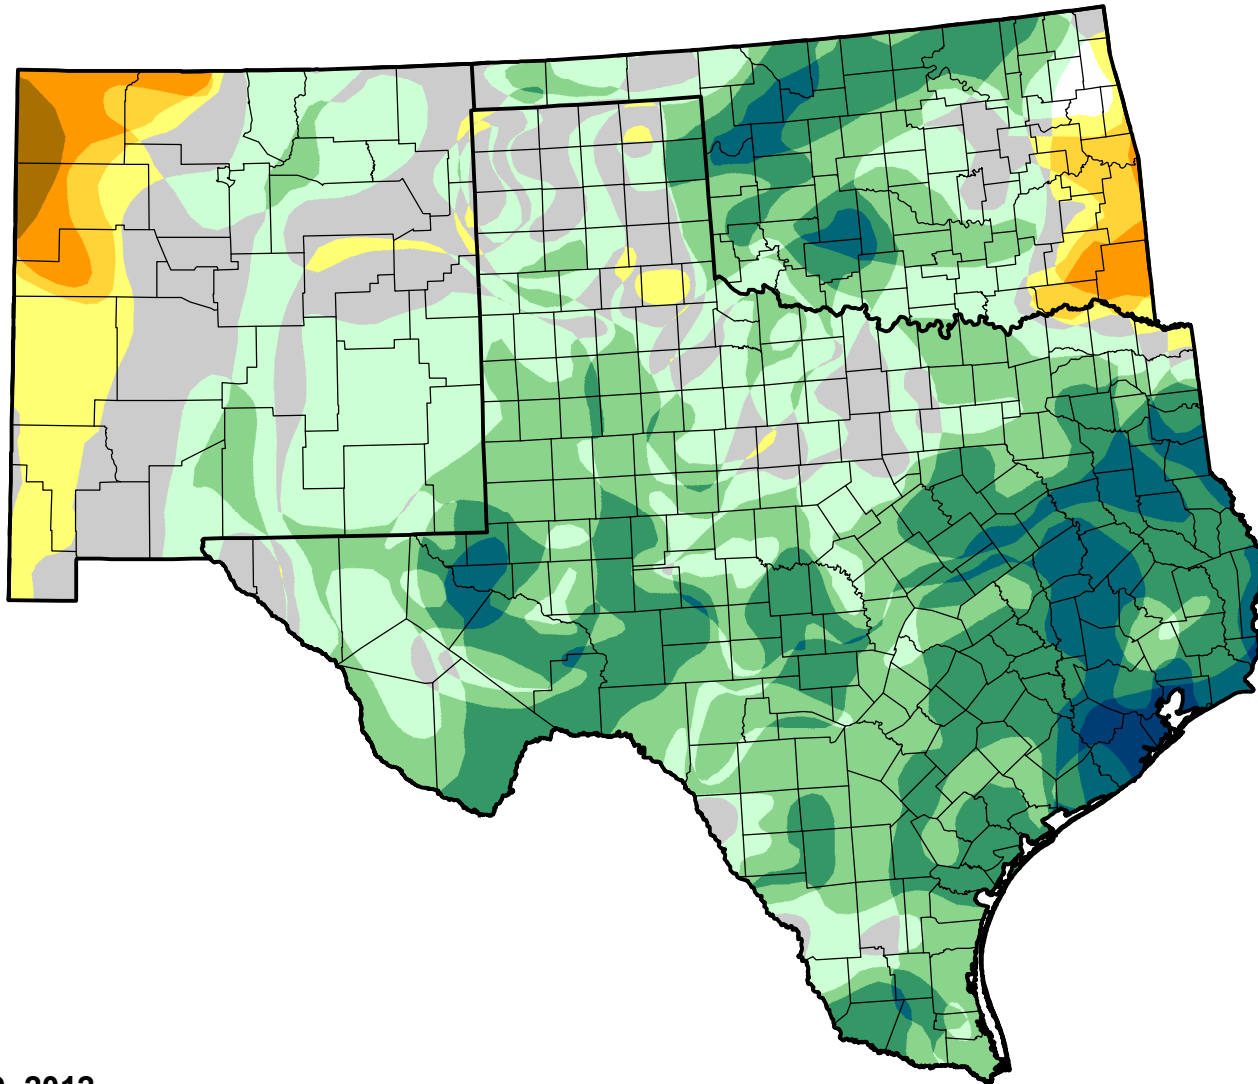

U.S. Drought Monitor Class Change - Southern Plains RDEWS

26 Week

June 19, 2012
compared to
December 22, 2011

droughtmonitor.unl.edu

-  5 Class Degradation
-  4 Class Degradation
-  3 Class Degradation
-  2 Class Degradation
-  1 Class Degradation
-  No Change
-  1 Class Improvement
-  2 Class Improvement
-  3 Class Improvement
-  4 Class Improvement
-  5 Class Improvement