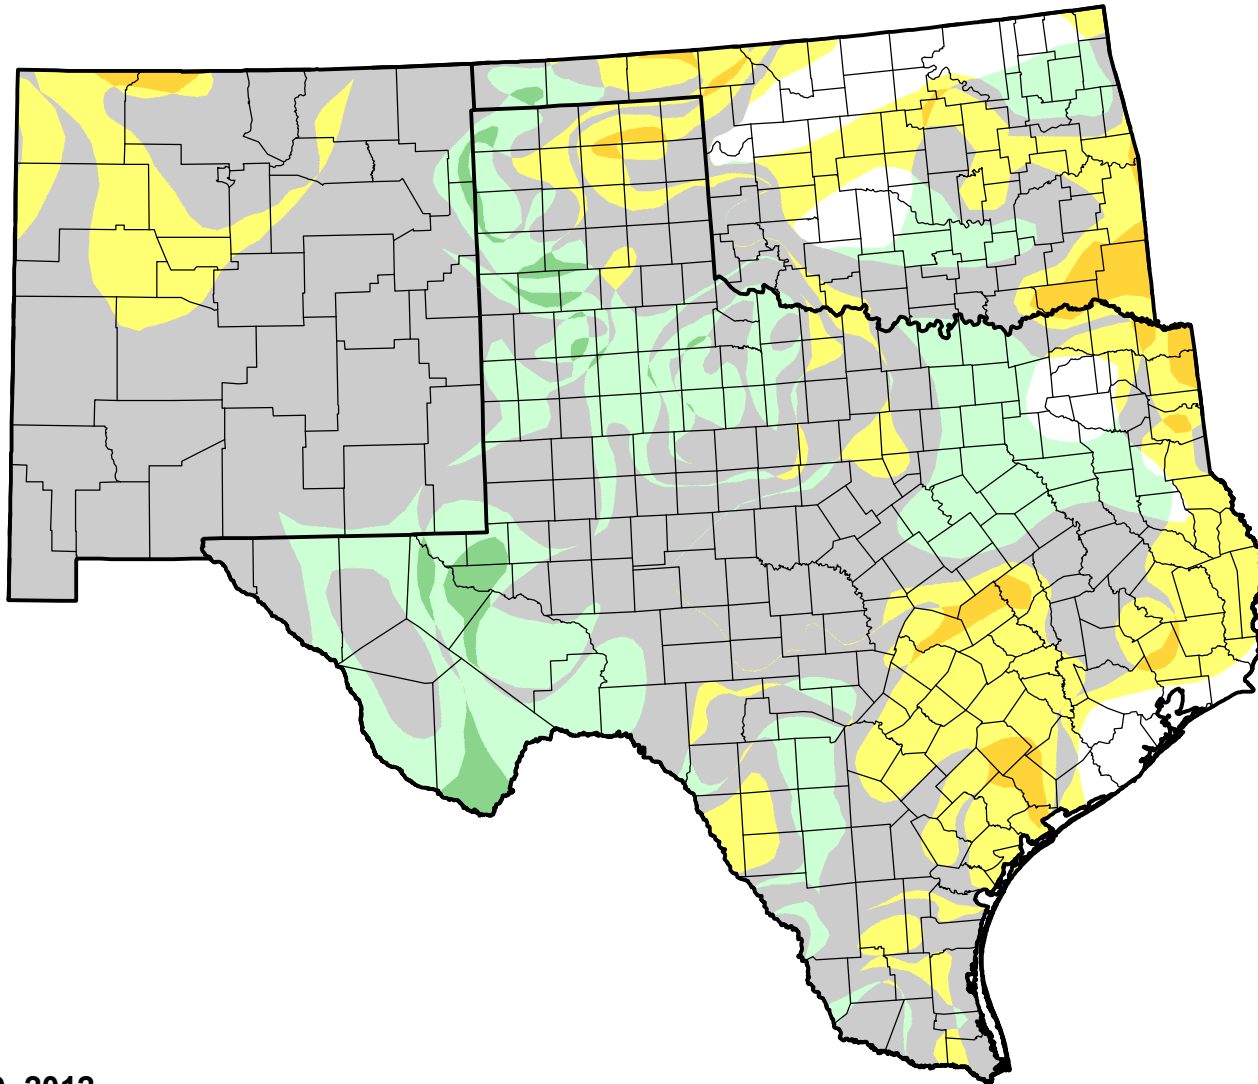

U.S. Drought Monitor Class Change - Southern Plains RDEWS

4 Week

June 19, 2012
compared to
May 24, 2012

droughtmonitor.unl.edu

-  5 Class Degradation
-  4 Class Degradation
-  3 Class Degradation
-  2 Class Degradation
-  1 Class Degradation
-  No Change
-  1 Class Improvement
-  2 Class Improvement
-  3 Class Improvement
-  4 Class Improvement
-  5 Class Improvement