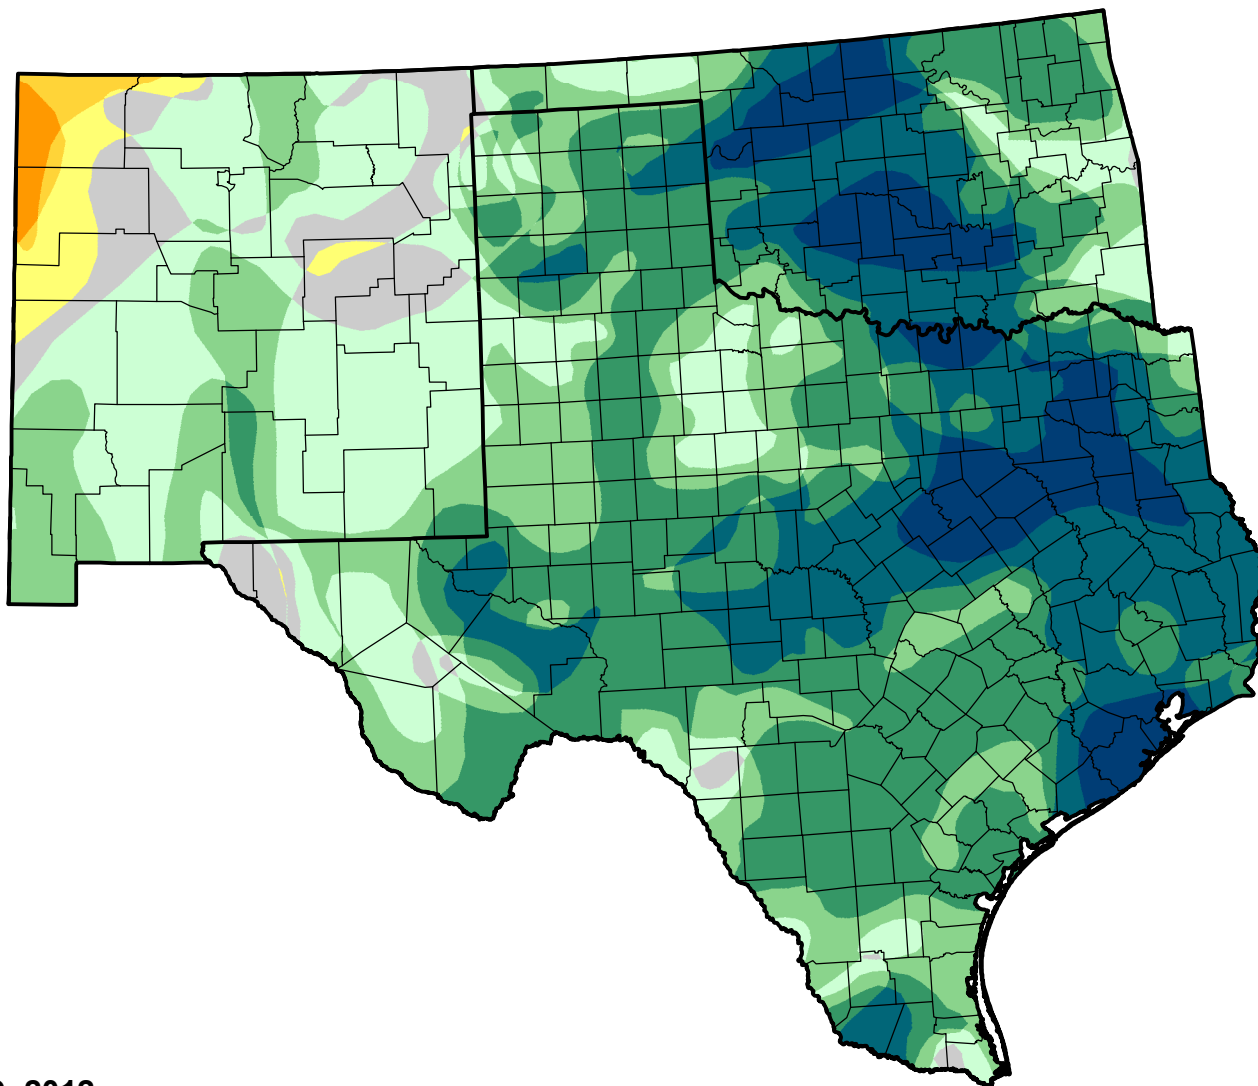

U.S. Drought Monitor Class Change - Southern Plains RDEWS

Start of Water Year

June 19, 2012
compared to
September 29, 2011

droughtmonitor.unl.edu

-  5 Class Degradation
-  4 Class Degradation
-  3 Class Degradation
-  2 Class Degradation
-  1 Class Degradation
-  No Change
-  1 Class Improvement
-  2 Class Improvement
-  3 Class Improvement
-  4 Class Improvement
-  5 Class Improvement