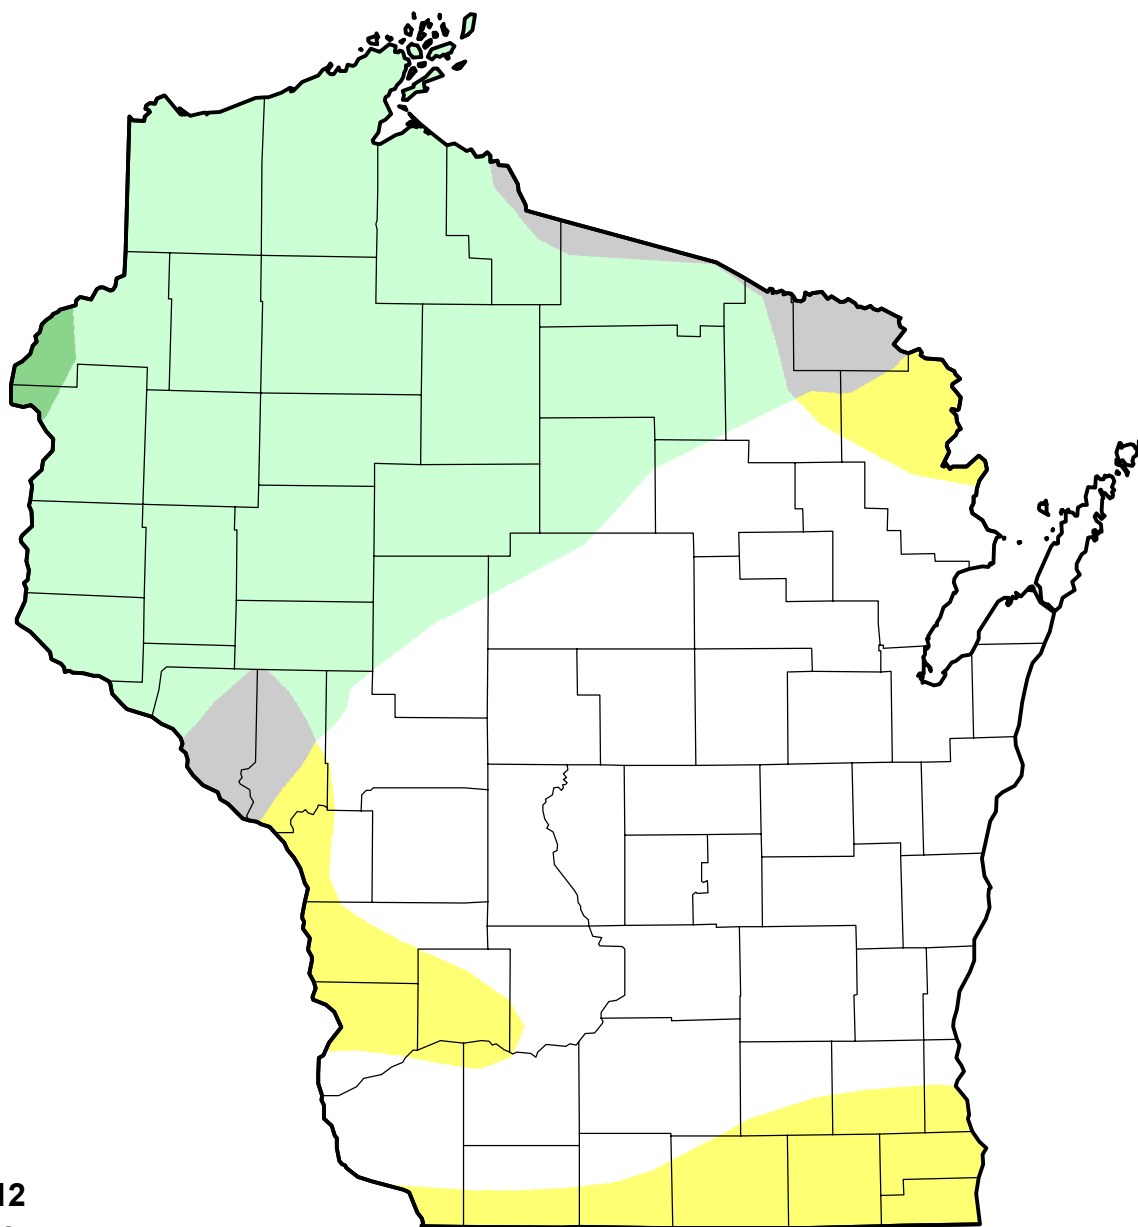

# U.S. Drought Monitor Class Change - Wisconsin 13 Week

June 19, 2012  
compared to  
March 22, 2012

[droughtmonitor.unl.edu](http://droughtmonitor.unl.edu)

- 5 Class Degradation
- 4 Class Degradation
- 3 Class Degradation
- 2 Class Degradation
- 1 Class Degradation
- No Change
- 1 Class Improvement
- 2 Class Improvement
- 3 Class Improvement
- 4 Class Improvement
- 5 Class Improvement