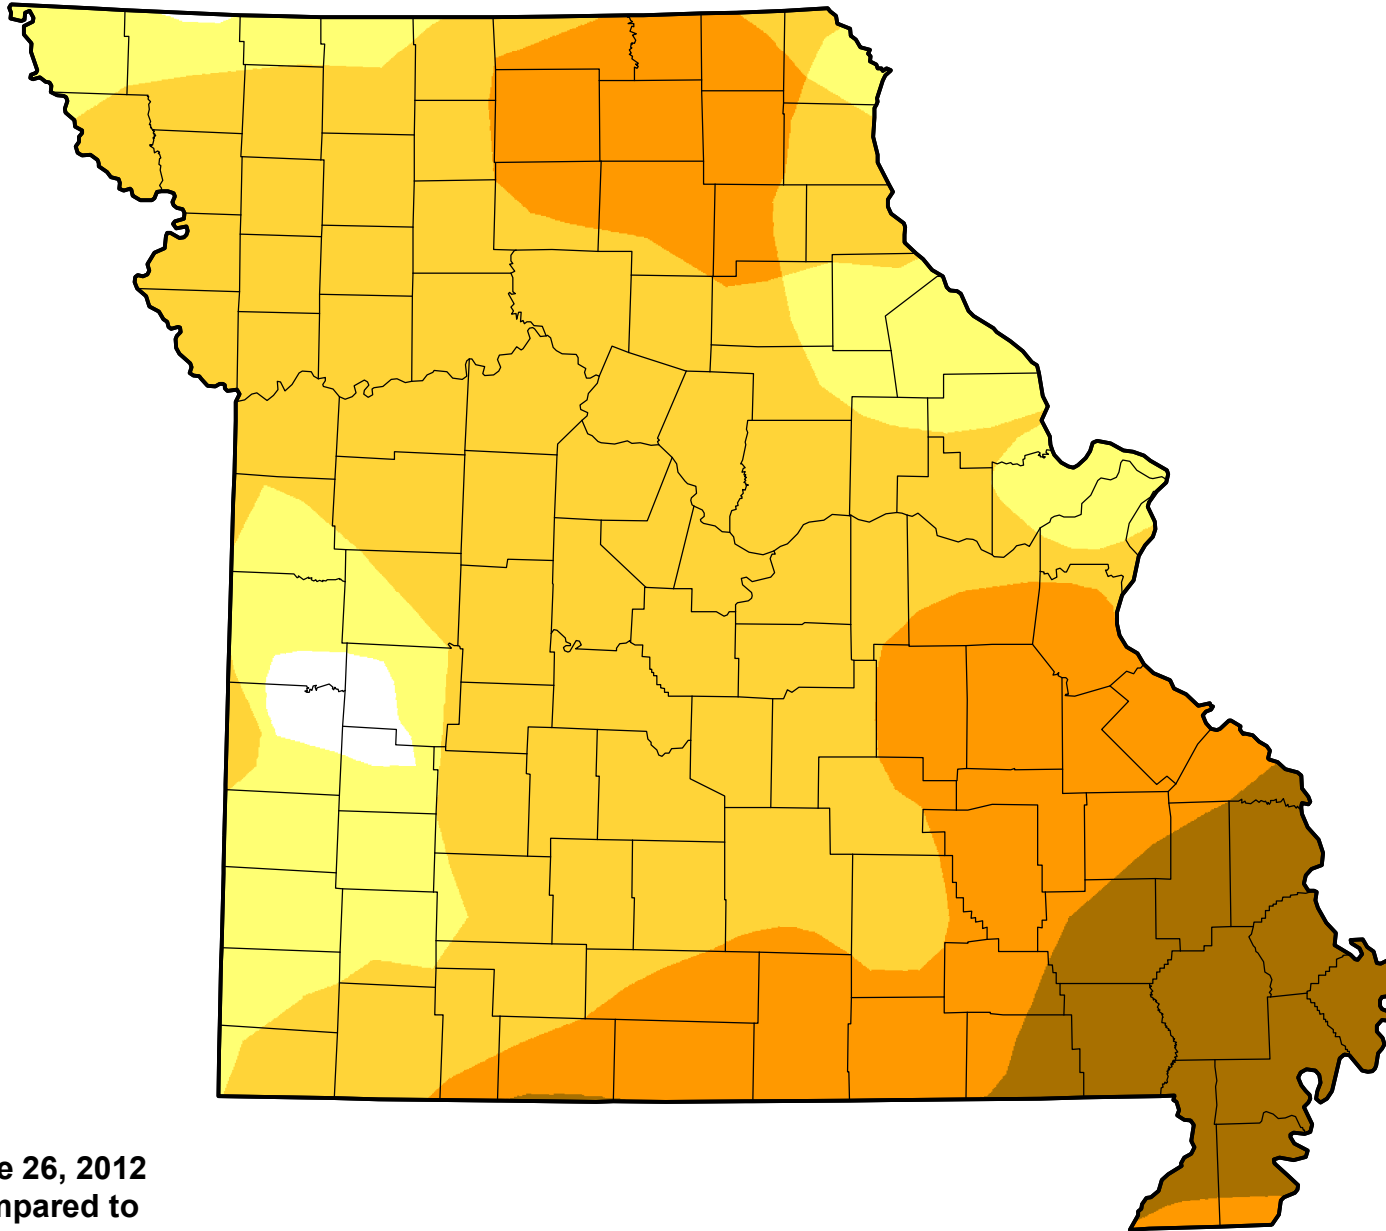

U.S. Drought Monitor Class Change - Missouri

13 Week

June 26, 2012
compared to
March 29, 2012

droughtmonitor.unl.edu

- 5 Class Degradation
- 4 Class Degradation
- 3 Class Degradation
- 2 Class Degradation
- 1 Class Degradation
- No Change
- 1 Class Improvement
- 2 Class Improvement
- 3 Class Improvement
- 4 Class Improvement
- 5 Class Improvement