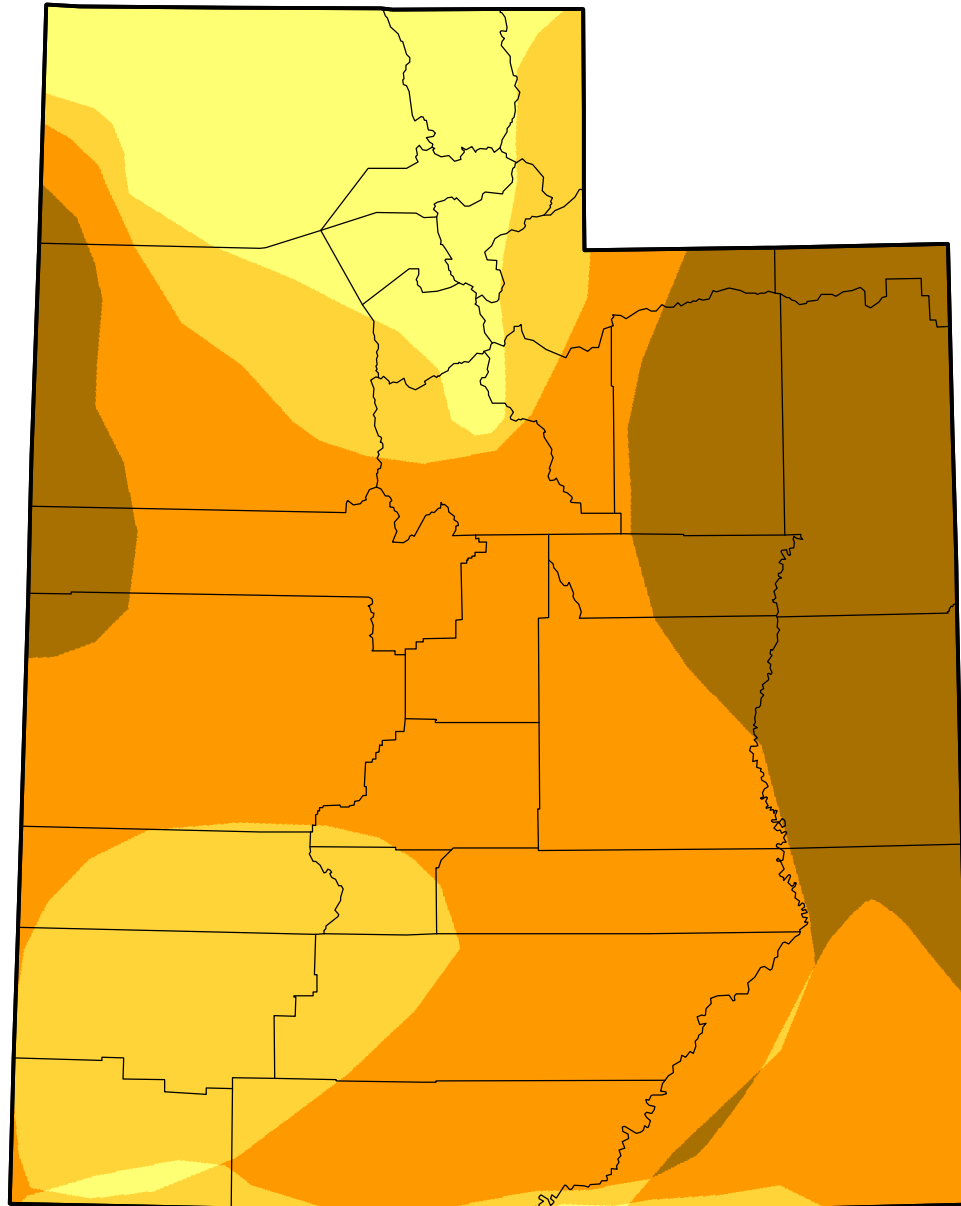

# U.S. Drought Monitor Class Change - Utah

## Start of Water Year

June 26, 2012  
compared to  
September 29, 2011

[droughtmonitor.unl.edu](http://droughtmonitor.unl.edu)

- 5 Class Degradation
- 4 Class Degradation
- 3 Class Degradation
- 2 Class Degradation
- 1 Class Degradation
- No Change
- 1 Class Improvement
- 2 Class Improvement
- 3 Class Improvement
- 4 Class Improvement
- 5 Class Improvement