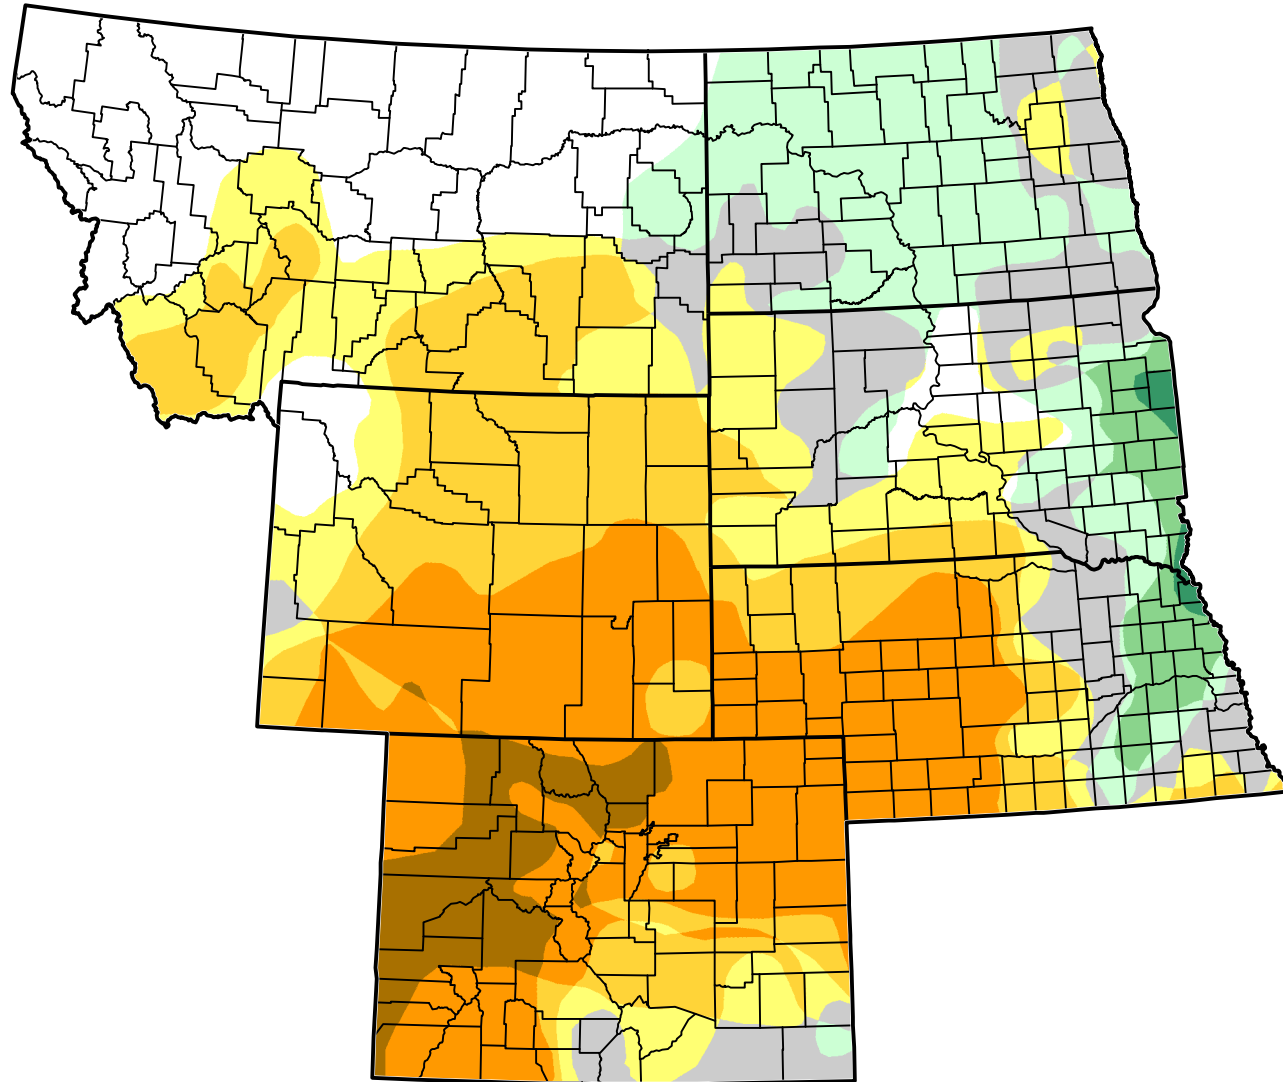

# U.S. Drought Monitor Class Change - USDA Northern Plains Climate Hub 6 Months

June 26, 2012  
compared to  
January 10, 2012

-  5 Class Degradation
-  4 Class Degradation
-  3 Class Degradation
-  2 Class Degradation
-  1 Class Degradation
-  No Change
-  1 Class Improvement
-  2 Class Improvement
-  3 Class Improvement
-  4 Class Improvement
-  5 Class Improvement