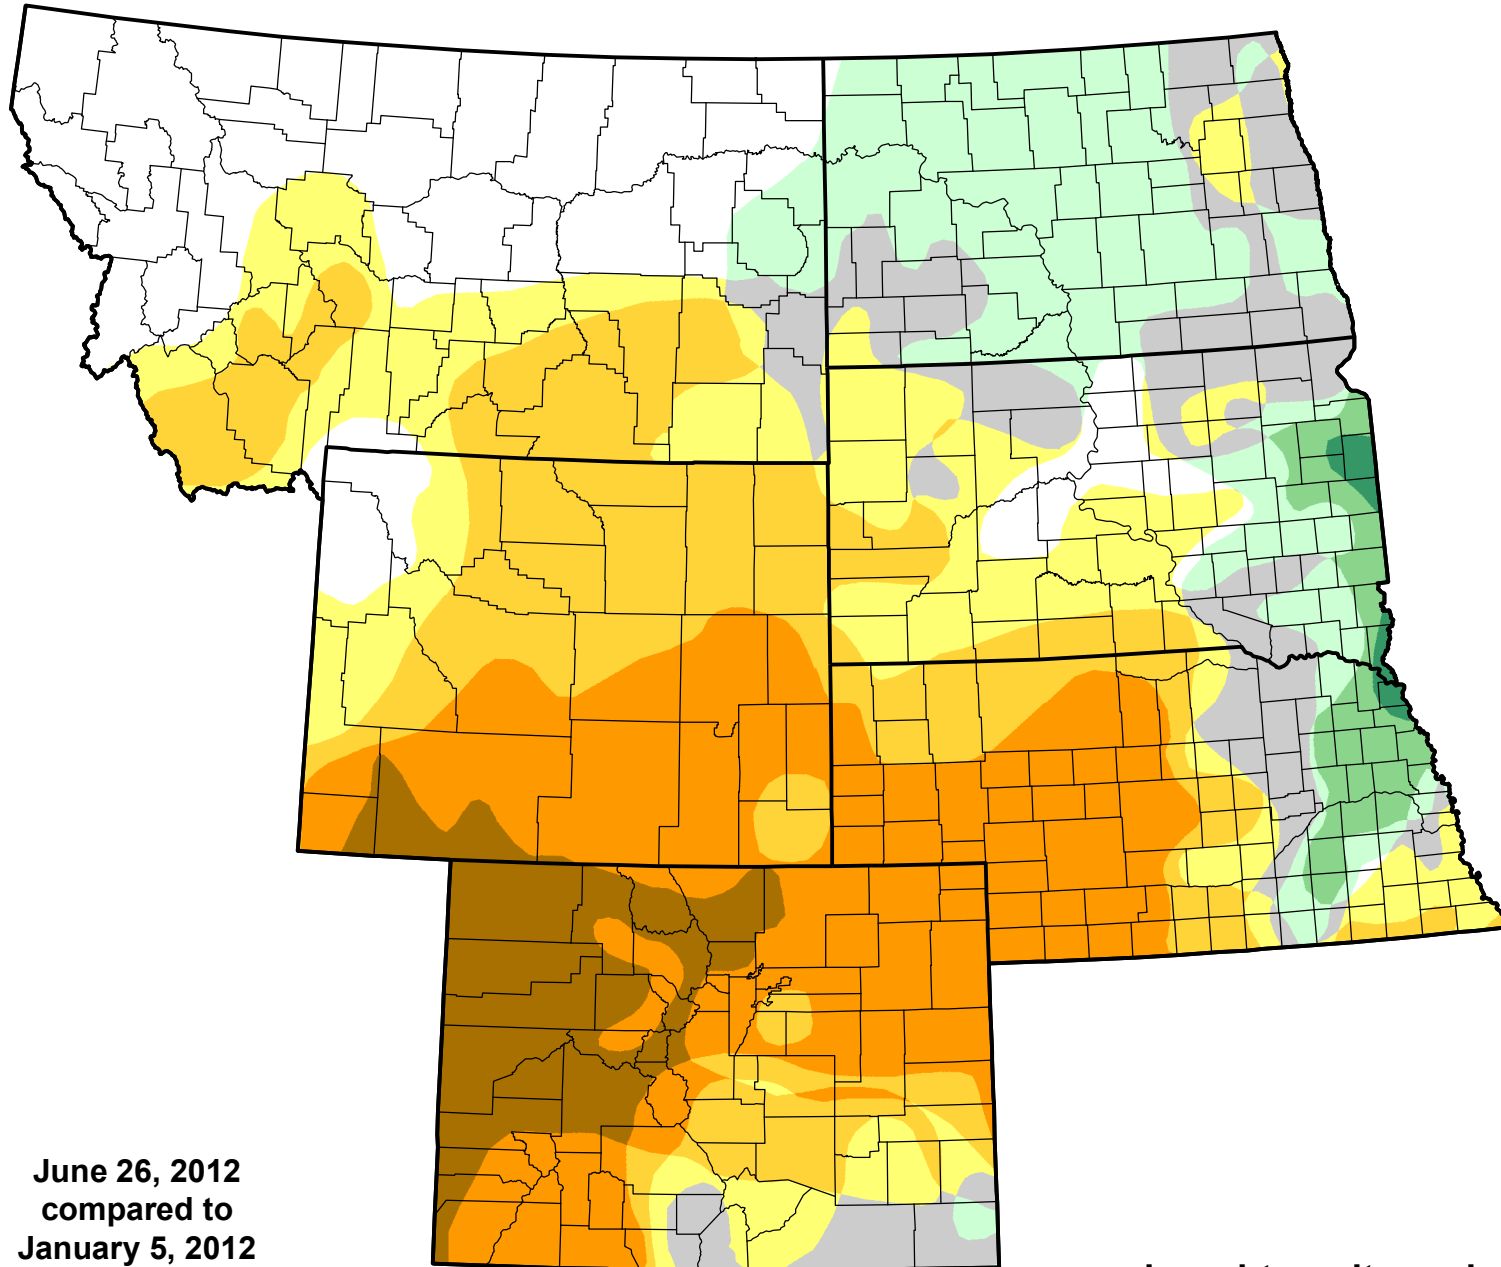

U.S. Drought Monitor Class Change - USDA Northern Plains Climate Hub

Start of Calendar Year

June 26, 2012
compared to
January 5, 2012

droughtmonitor.unl.edu

- 5 Class Degradation
- 4 Class Degradation
- 3 Class Degradation
- 2 Class Degradation
- 1 Class Degradation
- No Change
- 1 Class Improvement
- 2 Class Improvement
- 3 Class Improvement
- 4 Class Improvement
- 5 Class Improvement