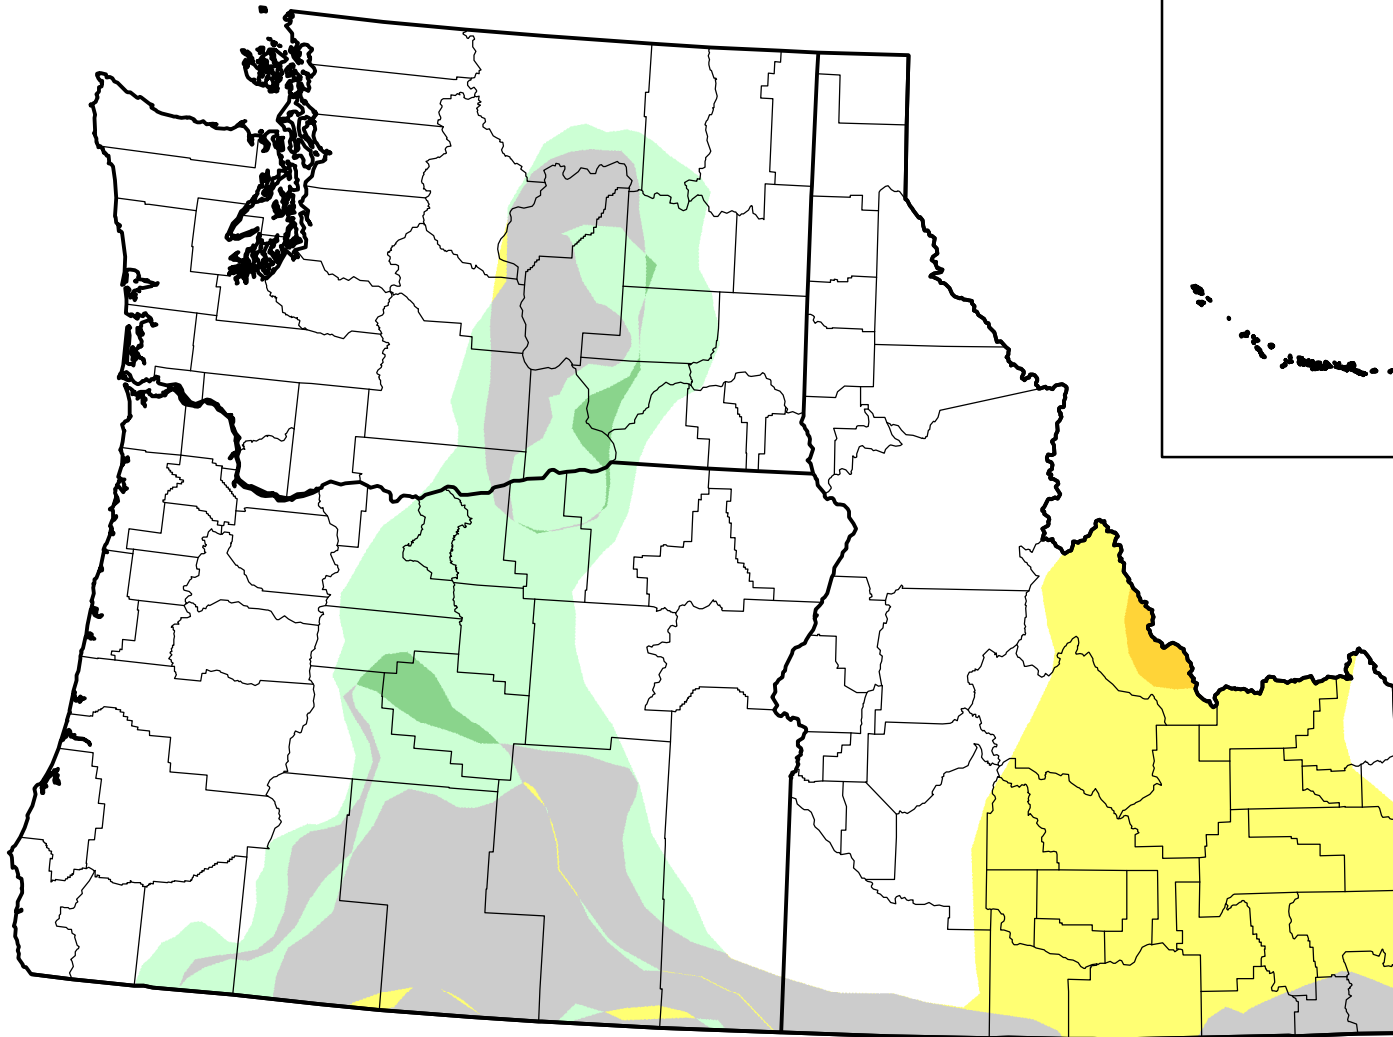

U.S. Drought Monitor Class Change - USDA Northwest Climate Hub

13 Week

June 26, 2012
compared to
March 29, 2012

droughtmonitor.unl.edu

-  5 Class Degradation
-  4 Class Degradation
-  3 Class Degradation
-  2 Class Degradation
-  1 Class Degradation
-  No Change
-  1 Class Improvement
-  2 Class Improvement
-  3 Class Improvement
-  4 Class Improvement
-  5 Class Improvement