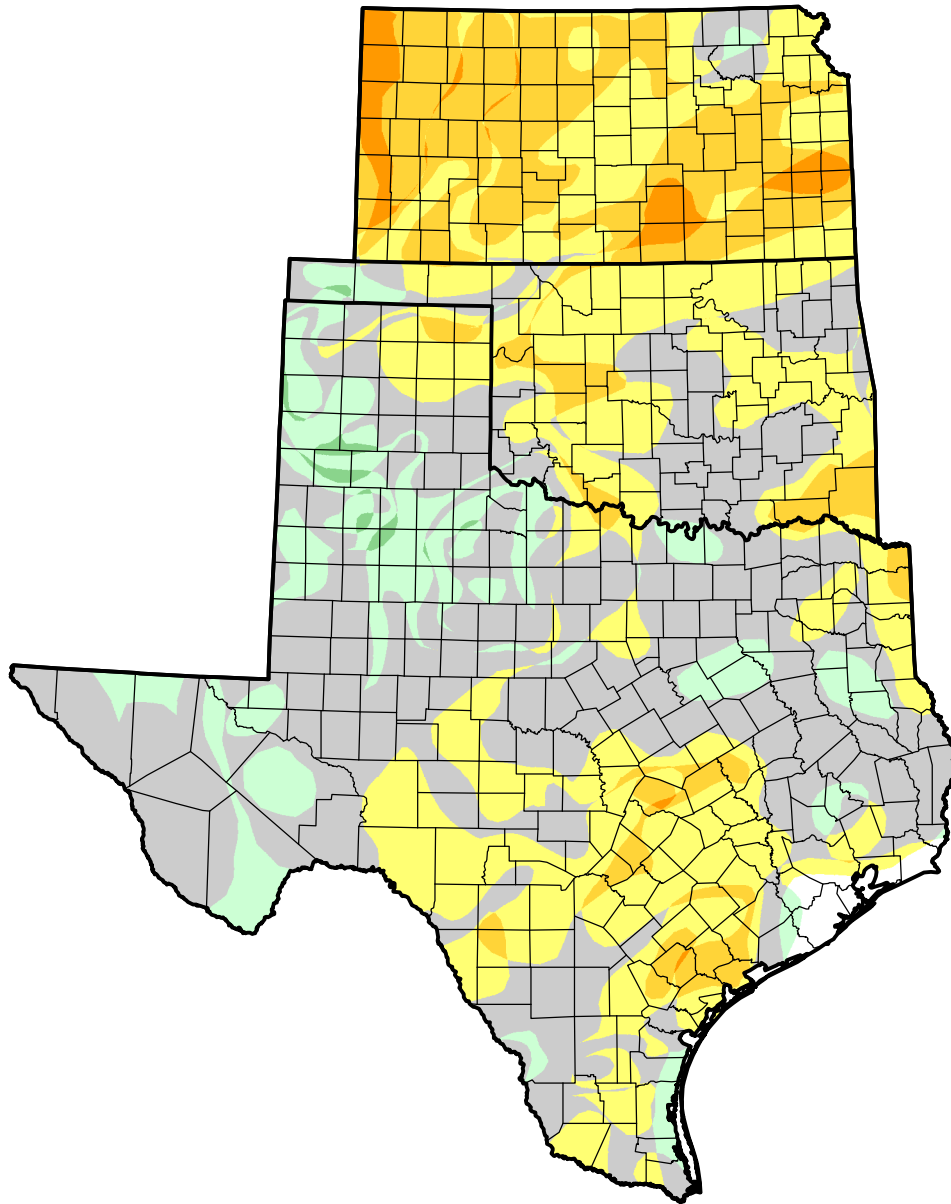

U.S. Drought Monitor Class Change - USDA Southern Plains Climate Hub 4 Week

June 26, 2012
compared to
May 31, 2012

droughtmonitor.unl.edu

-  5 Class Degradation
-  4 Class Degradation
-  3 Class Degradation
-  2 Class Degradation
-  1 Class Degradation
-  No Change
-  1 Class Improvement
-  2 Class Improvement
-  3 Class Improvement
-  4 Class Improvement
-  5 Class Improvement