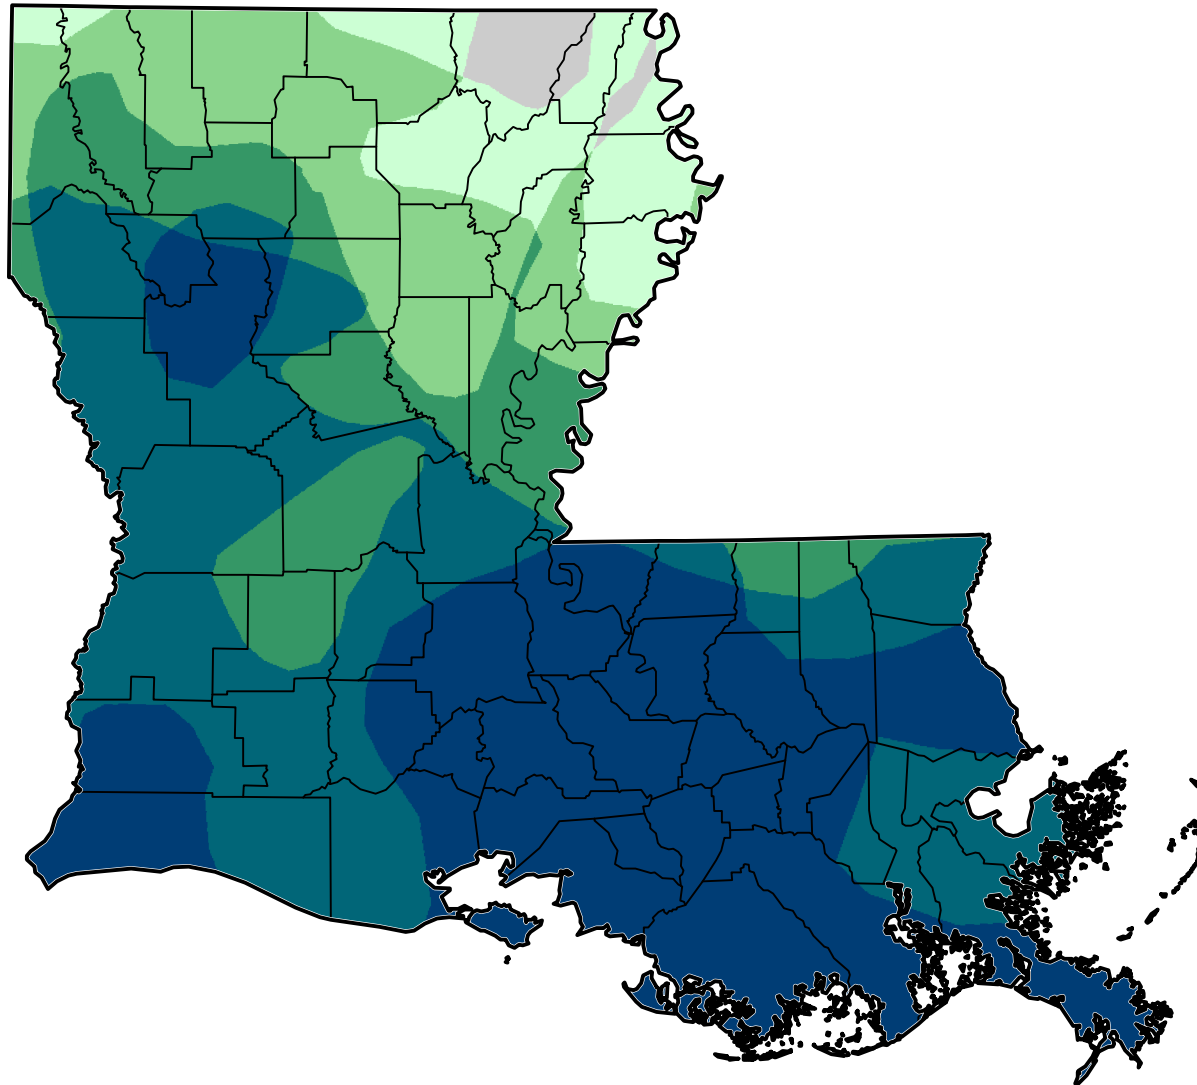

U.S. Drought Monitor Class Change - Louisiana

1 Year

June 26, 2012
compared to
June 28, 2011