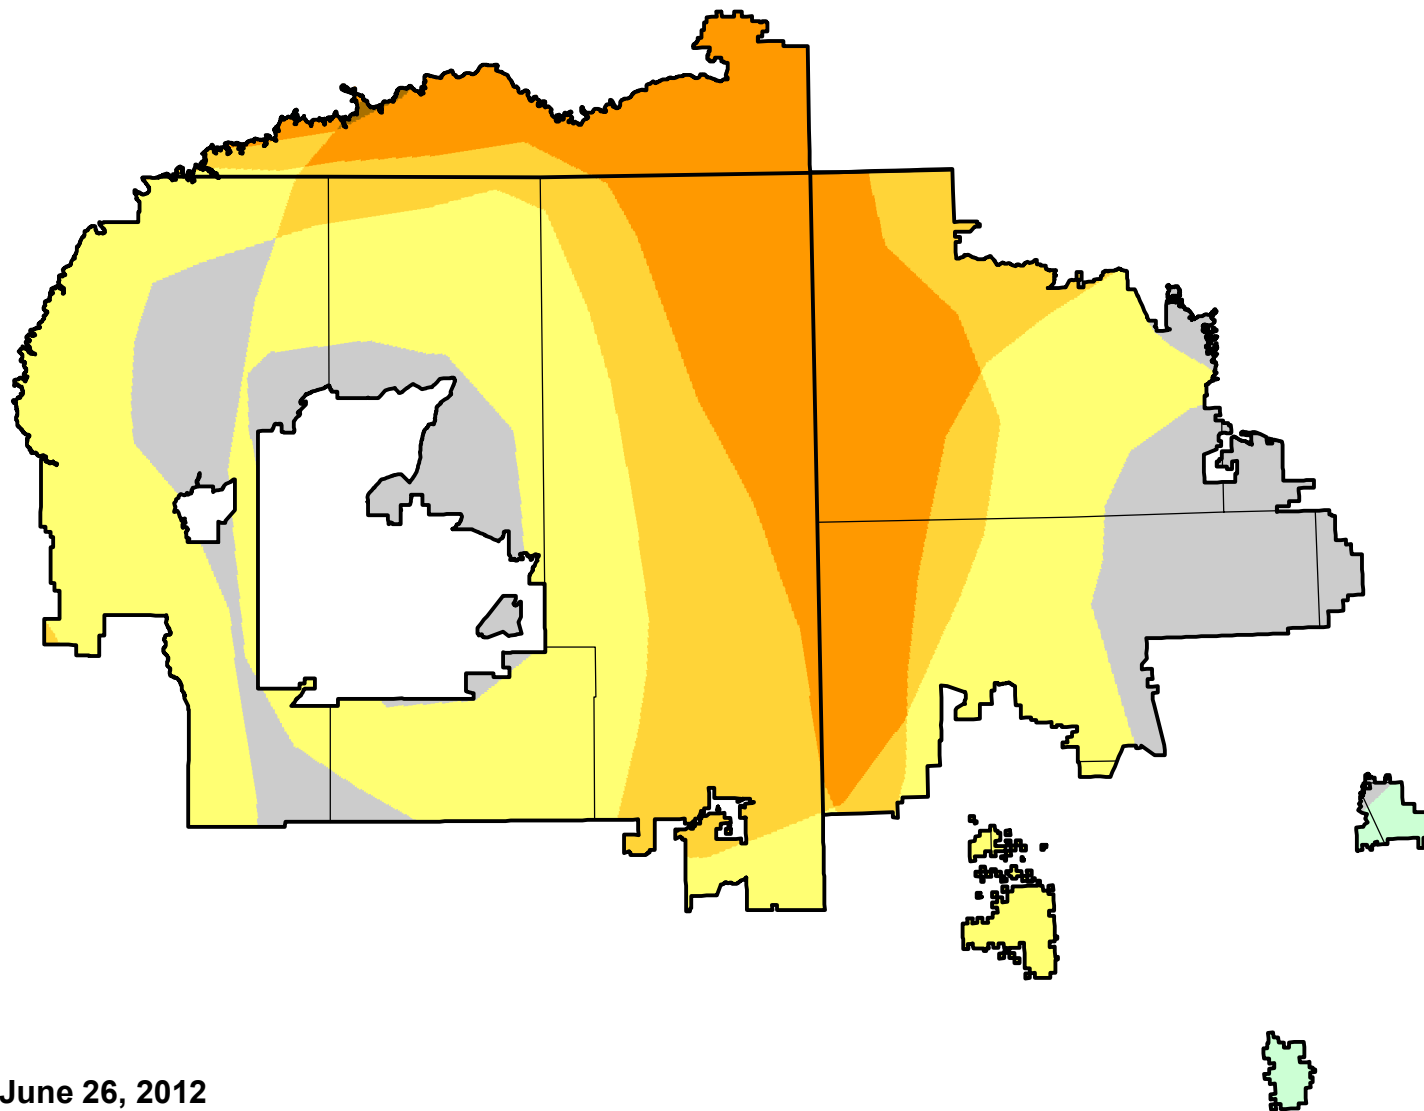

# U.S. Drought Monitor Class Change - Navajo

Start of Water Year

June 26, 2012  
compared to  
September 29, 2011

[droughtmonitor.unl.edu](http://droughtmonitor.unl.edu)

-  5 Class Degradation
-  4 Class Degradation
-  3 Class Degradation
-  2 Class Degradation
-  1 Class Degradation
-  No Change
-  1 Class Improvement
-  2 Class Improvement
-  3 Class Improvement
-  4 Class Improvement
-  5 Class Improvement