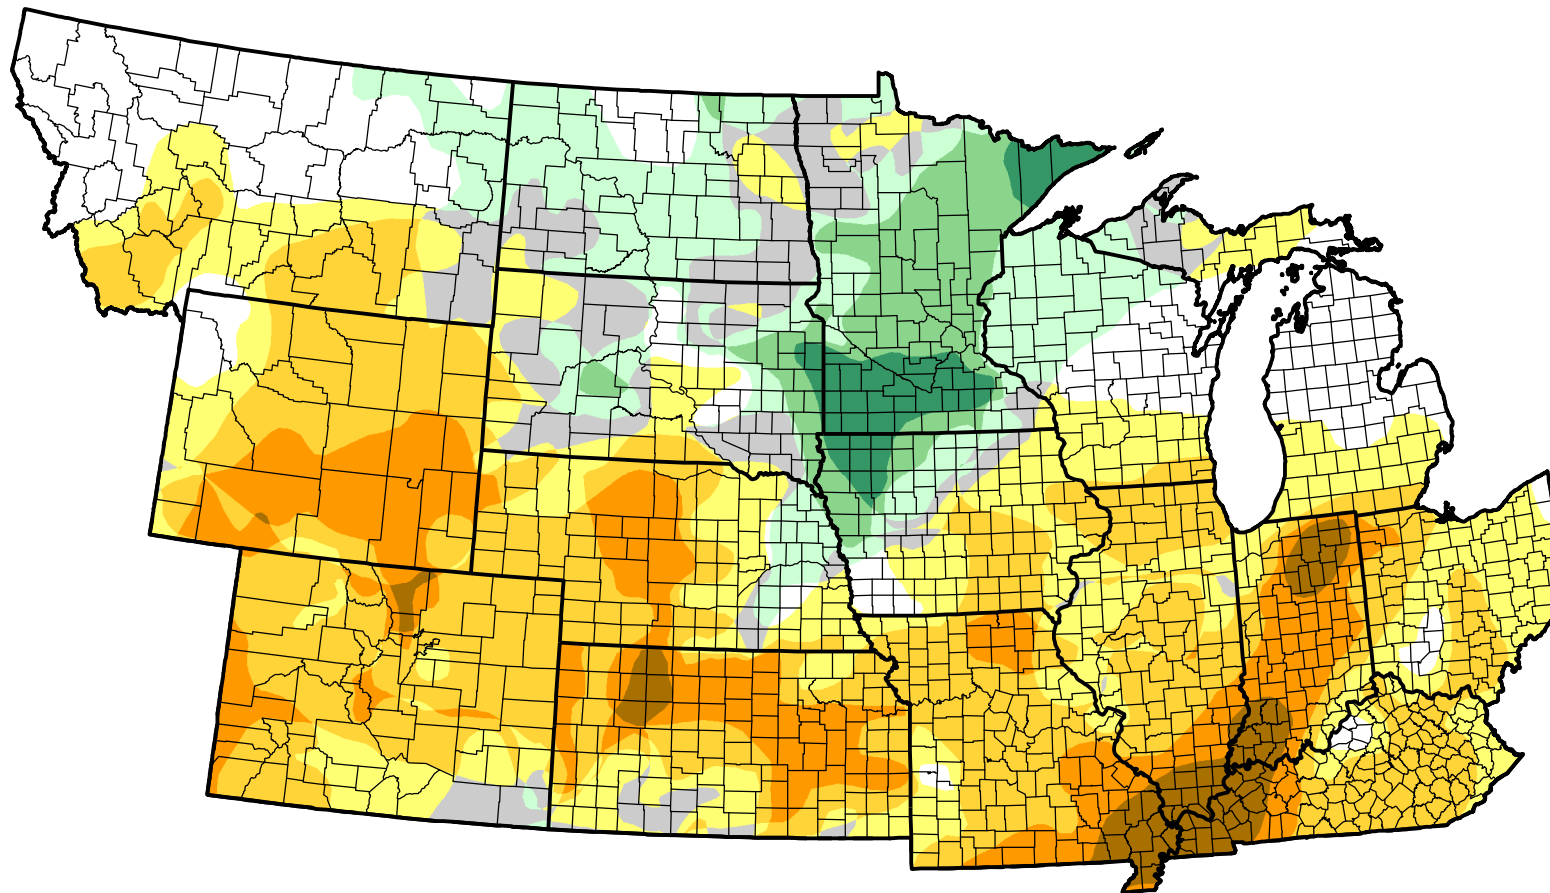

U.S. Drought Monitor Class Change - NWS Central 13 Week

June 26, 2012
compared to
March 29, 2012

droughtmonitor.unl.edu

- 5 Class Degradation
- 4 Class Degradation
- 3 Class Degradation
- 2 Class Degradation
- 1 Class Degradation
- No Change
- 1 Class Improvement
- 2 Class Improvement
- 3 Class Improvement
- 4 Class Improvement
- 5 Class Improvement