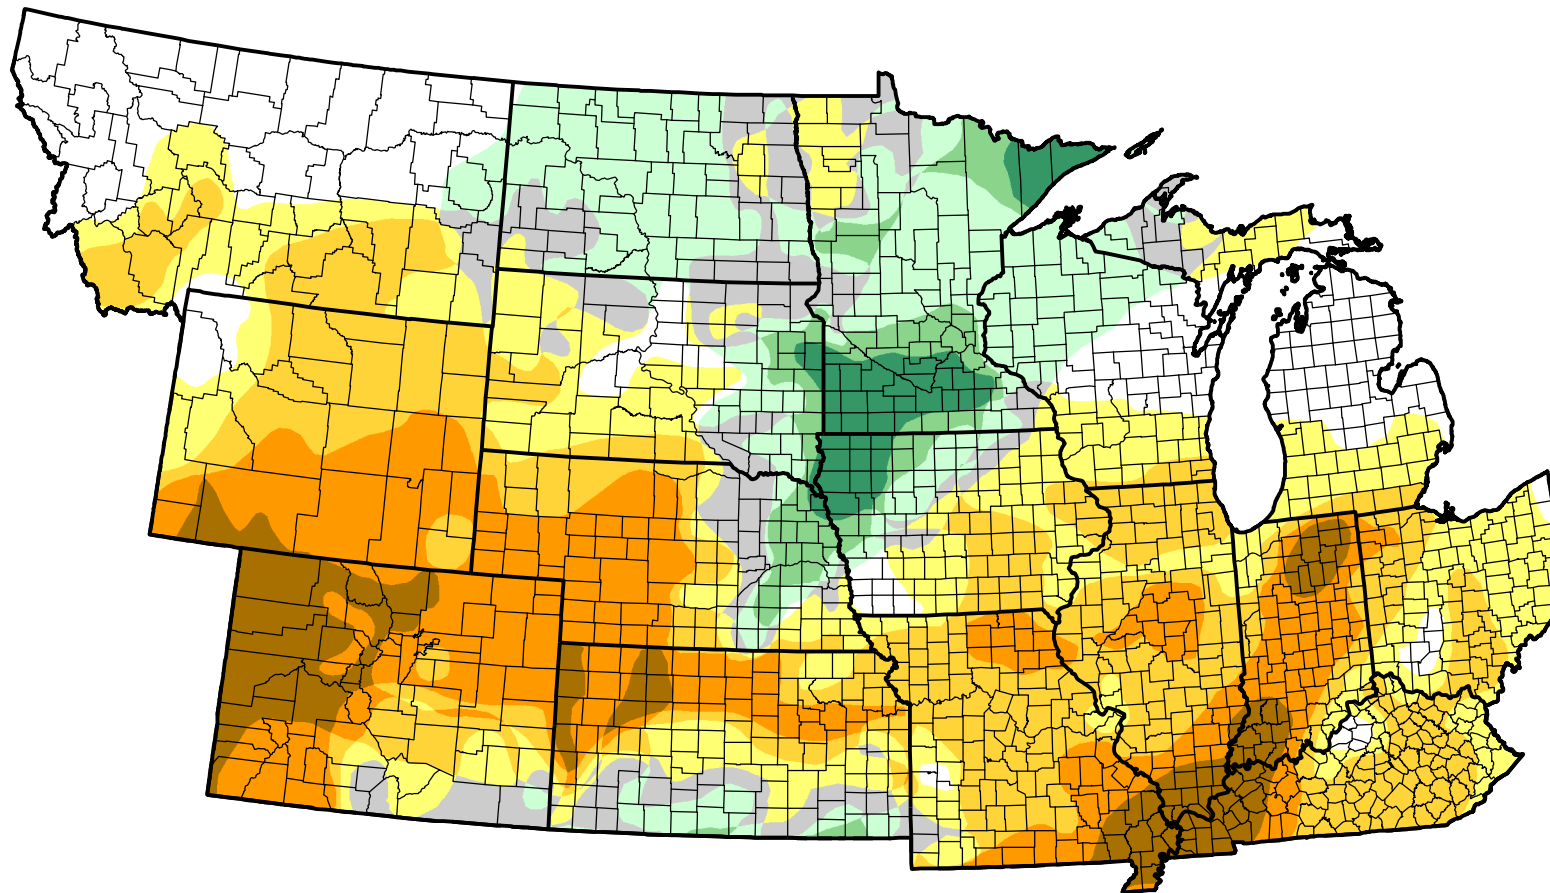

# U.S. Drought Monitor Class Change - NWS Central Start of Calendar Year

-  5 Class Degradation
-  4 Class Degradation
-  3 Class Degradation
-  2 Class Degradation
-  1 Class Degradation
-  No Change
-  1 Class Improvement
-  2 Class Improvement
-  3 Class Improvement
-  4 Class Improvement
-  5 Class Improvement

June 26, 2012  
compared to  
January 5, 2012

[droughtmonitor.unl.edu](http://droughtmonitor.unl.edu)