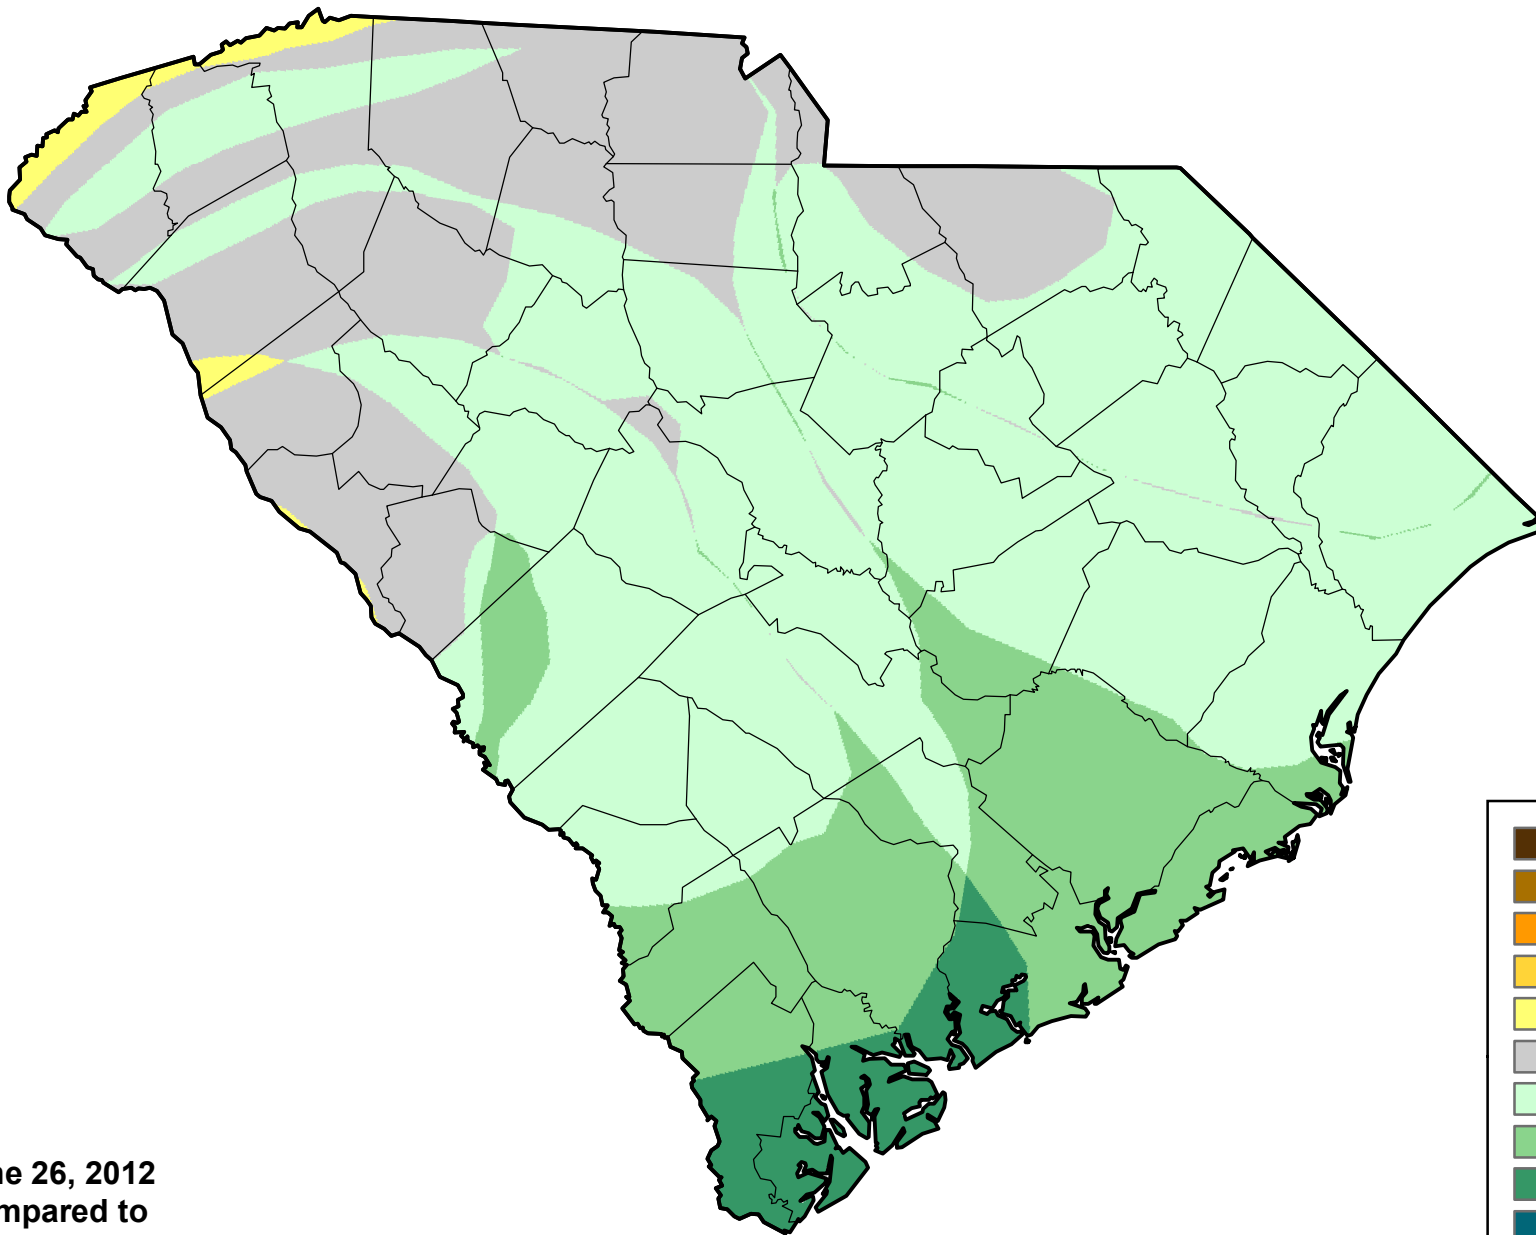

# U.S. Drought Monitor Class Change - South Carolina

## 4 Week

June 26, 2012  
compared to  
May 31, 2012

[droughtmonitor.unl.edu](http://droughtmonitor.unl.edu)

-  5 Class Degradation
-  4 Class Degradation
-  3 Class Degradation
-  2 Class Degradation
-  1 Class Degradation
-  No Change
-  1 Class Improvement
-  2 Class Improvement
-  3 Class Improvement
-  4 Class Improvement
-  5 Class Improvement