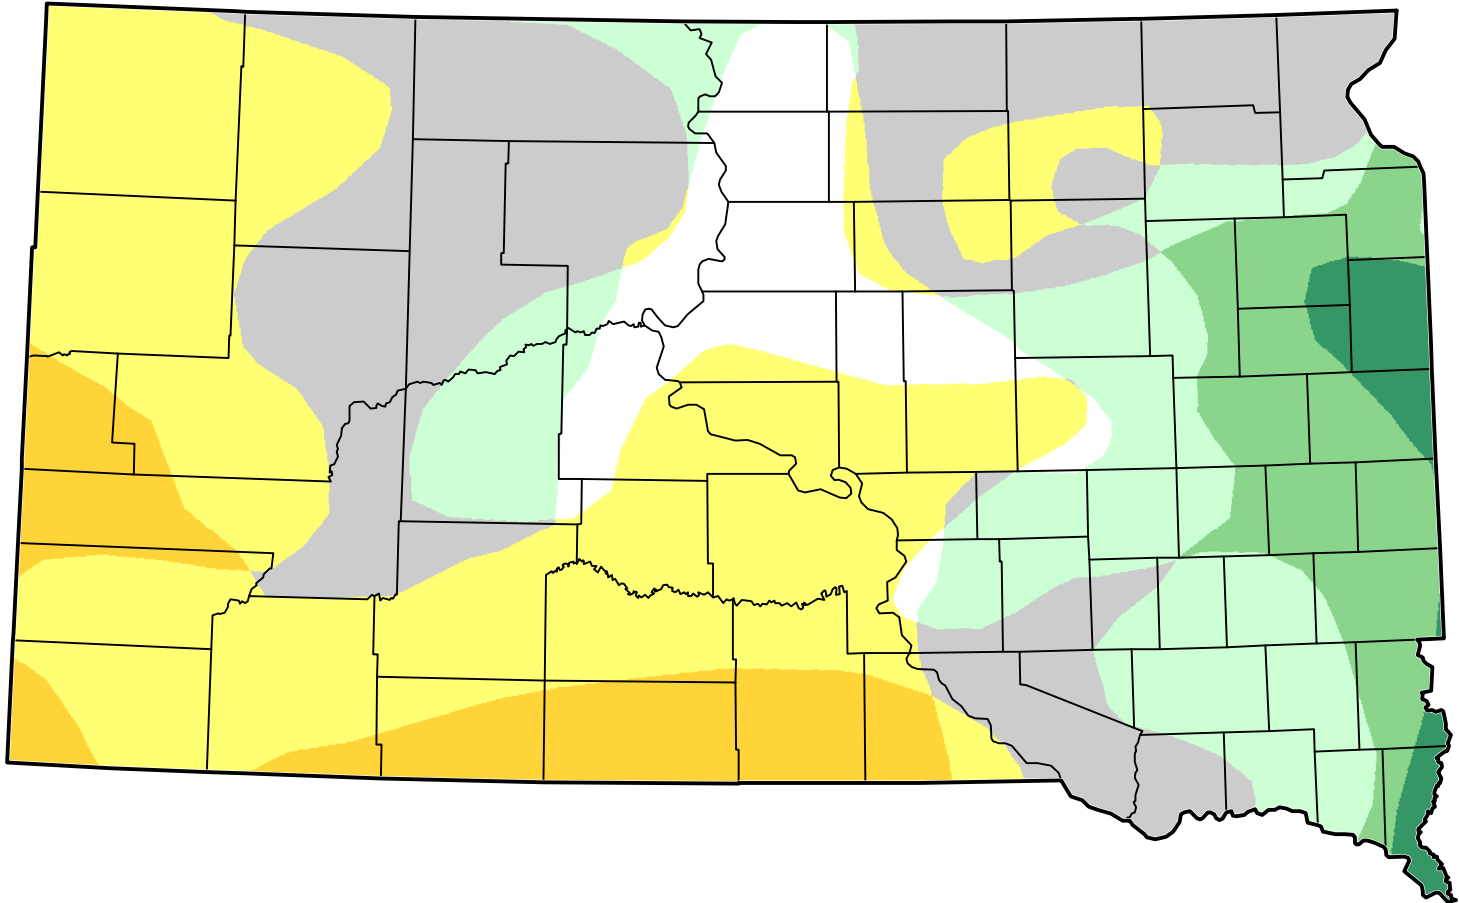

U.S. Drought Monitor Class Change - South Dakota 6 Months

- 5 Class Degradation
- 4 Class Degradation
- 3 Class Degradation
- 2 Class Degradation
- 1 Class Degradation
- No Change
- 1 Class Improvement
- 2 Class Improvement
- 3 Class Improvement
- 4 Class Improvement
- 5 Class Improvement

June 26, 2012
compared to
January 10, 2012