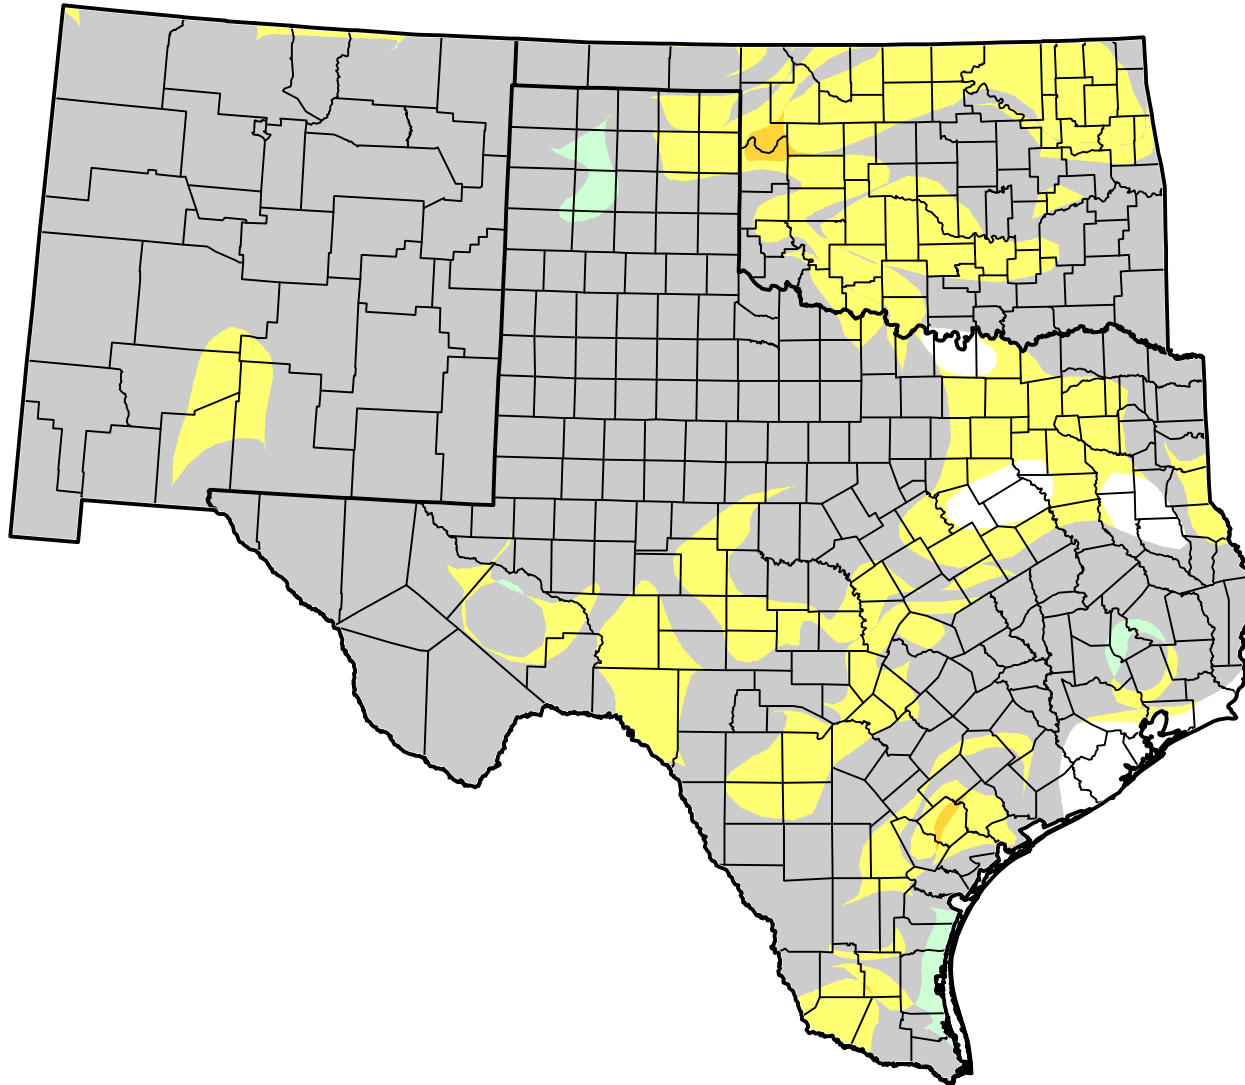

U.S. Drought Monitor Class Change - Southern Plains Area

1 Week

June 26, 2012
compared to
June 19, 2012