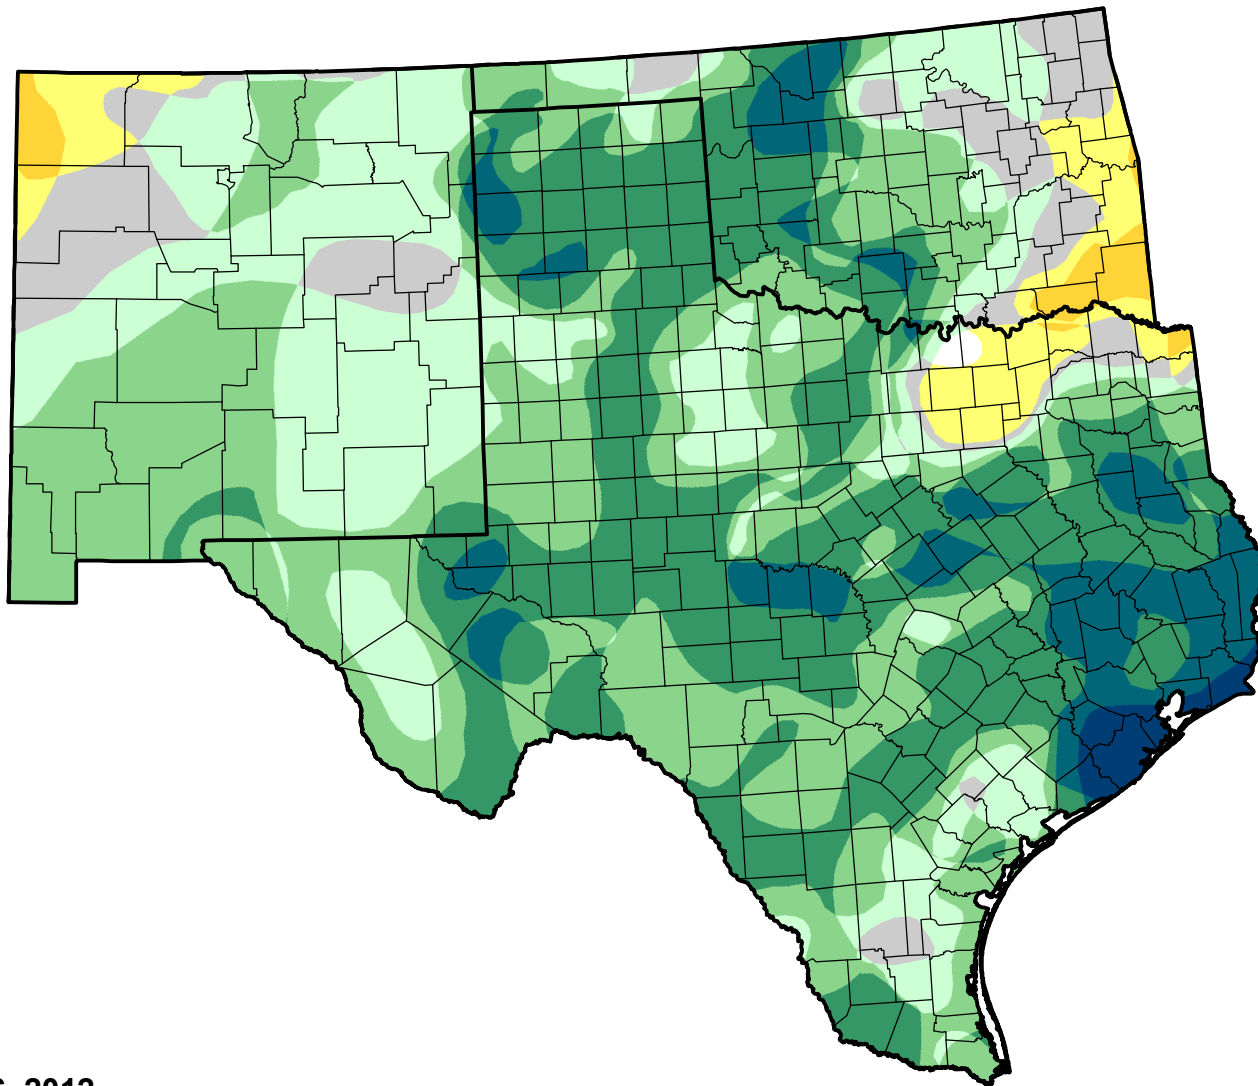

U.S. Drought Monitor Class Change - Southern Plains RDEWS

52 Week

June 26, 2012
compared to
June 30, 2011

droughtmonitor.unl.edu

-  5 Class Degradation
-  4 Class Degradation
-  3 Class Degradation
-  2 Class Degradation
-  1 Class Degradation
-  No Change
-  1 Class Improvement
-  2 Class Improvement
-  3 Class Improvement
-  4 Class Improvement
-  5 Class Improvement