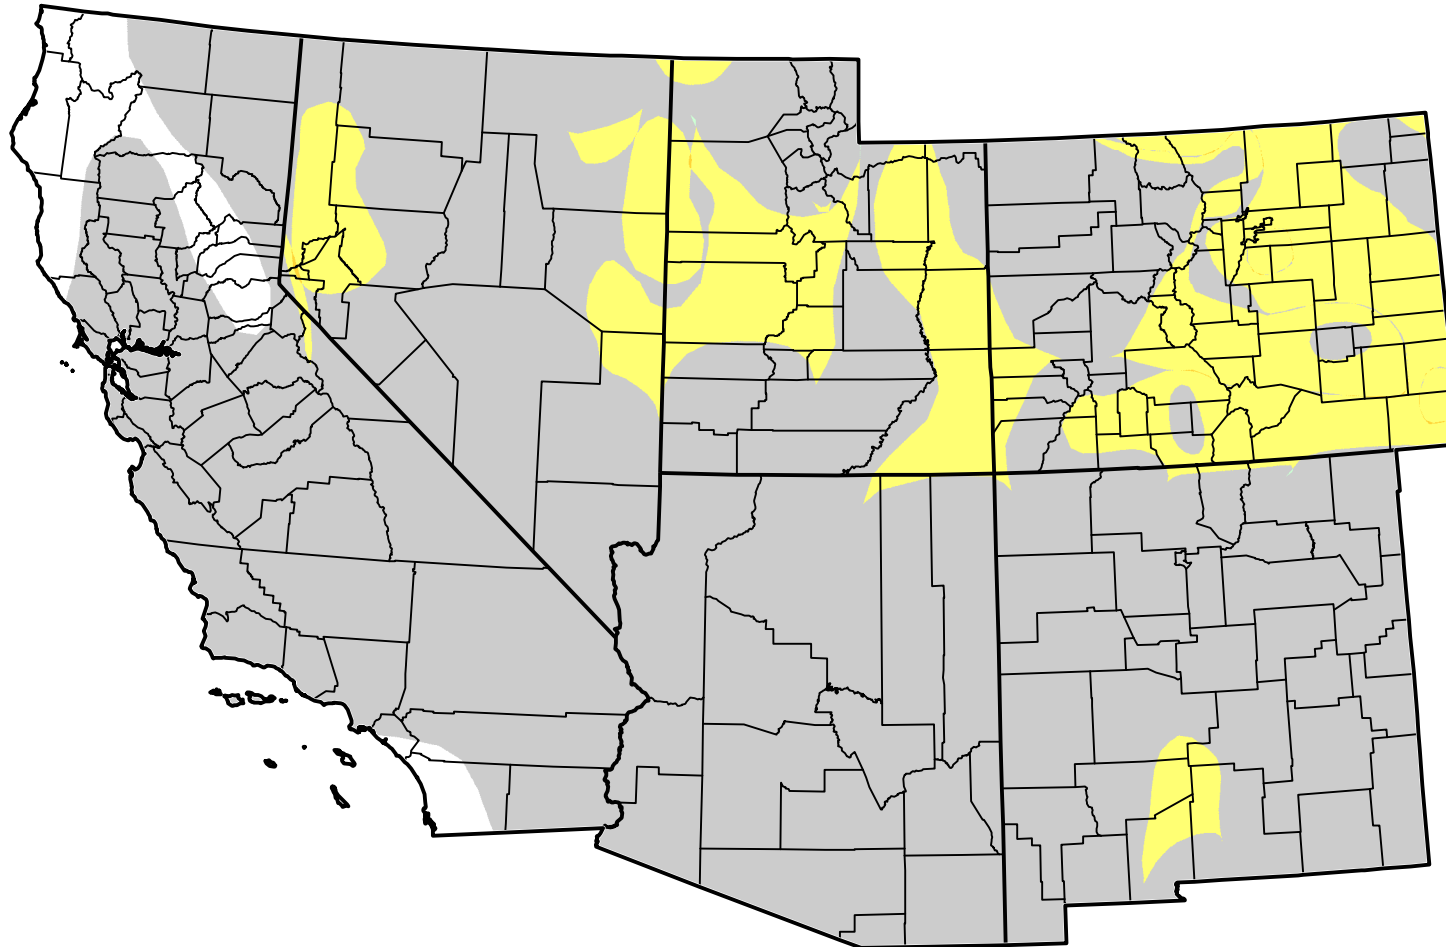

U.S. Drought Monitor Class Change - Southwest

1 Week

June 26, 2012
compared to
June 19, 2012

-  5 Class Degradation
-  4 Class Degradation
-  3 Class Degradation
-  2 Class Degradation
-  1 Class Degradation
-  No Change
-  1 Class Improvement
-  2 Class Improvement
-  3 Class Improvement
-  4 Class Improvement
-  5 Class Improvement