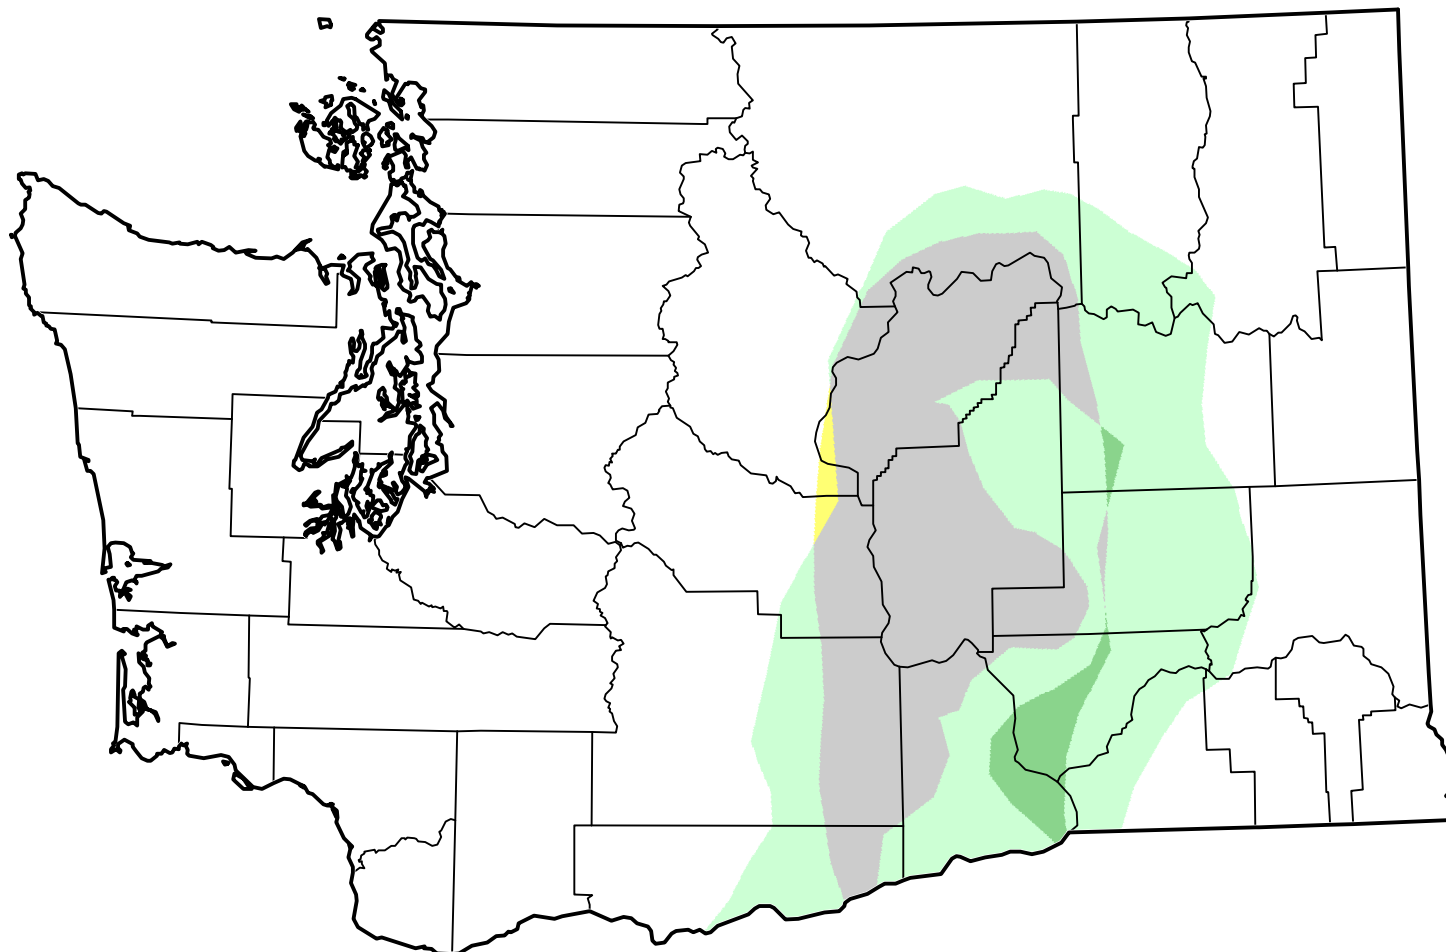

U.S. Drought Monitor Class Change - Washington 3 Months

June 26, 2012
compared to
April 3, 2012