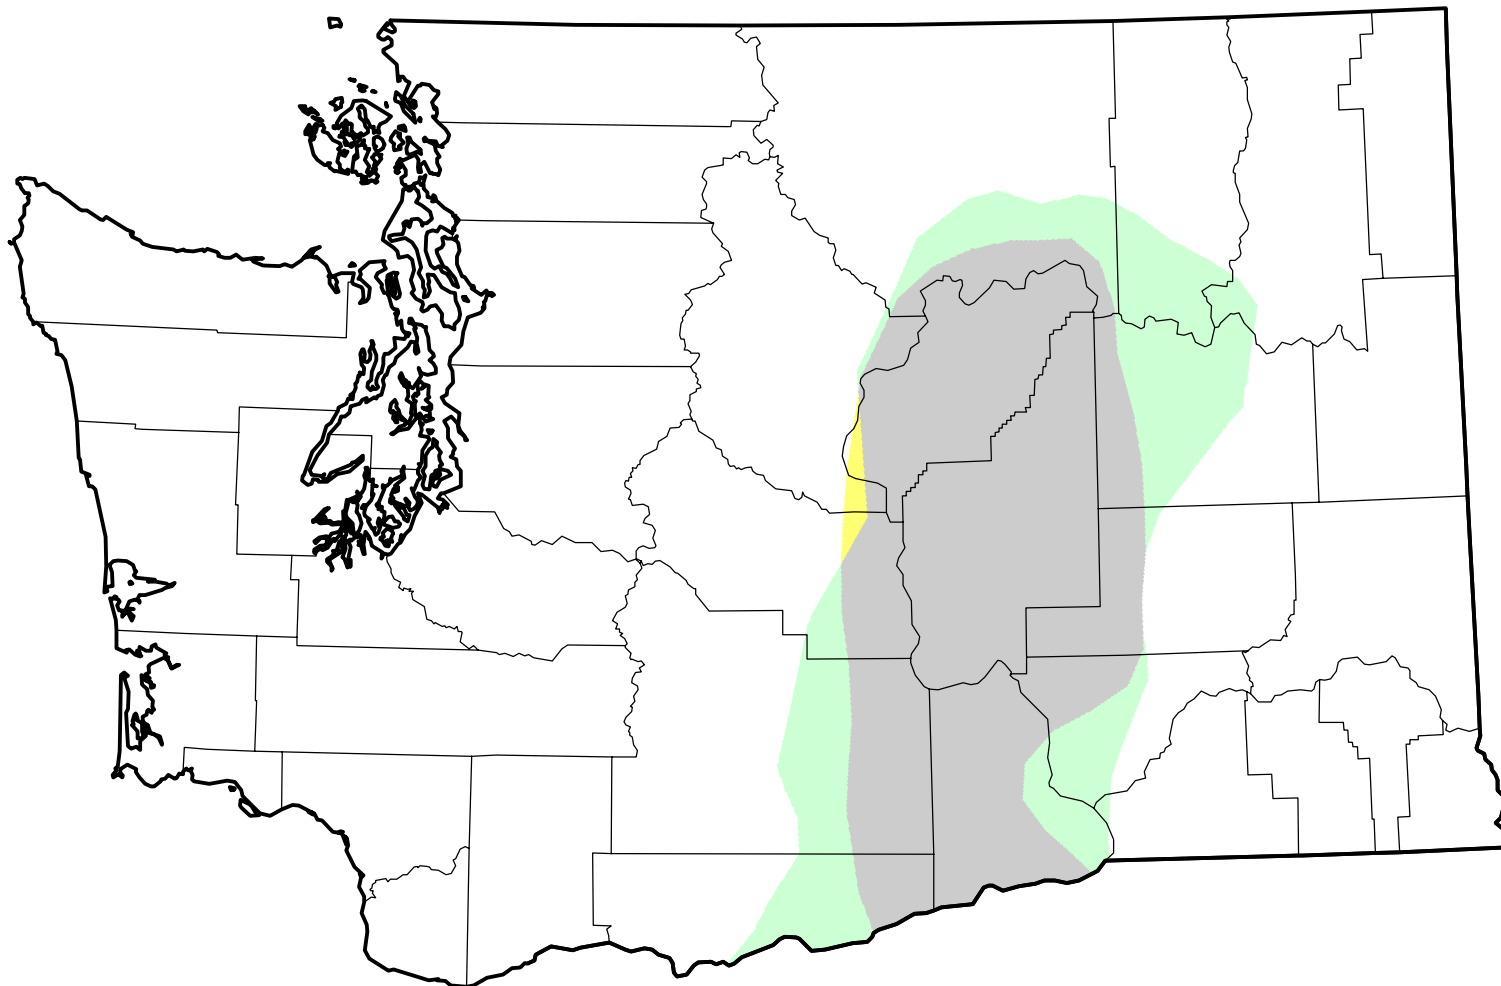

U.S. Drought Monitor Class Change - Washington

4 Week

June 26, 2012
compared to
May 31, 2012

droughtmonitor.unl.edu

- | | |
|---|---------------------|
|  | 5 Class Degradation |
|  | 4 Class Degradation |
|  | 3 Class Degradation |
|  | 2 Class Degradation |
|  | 1 Class Degradation |
|  | No Change |
|  | 1 Class Improvement |
|  | 2 Class Improvement |
|  | 3 Class Improvement |
|  | 4 Class Improvement |
|  | 5 Class Improvement |