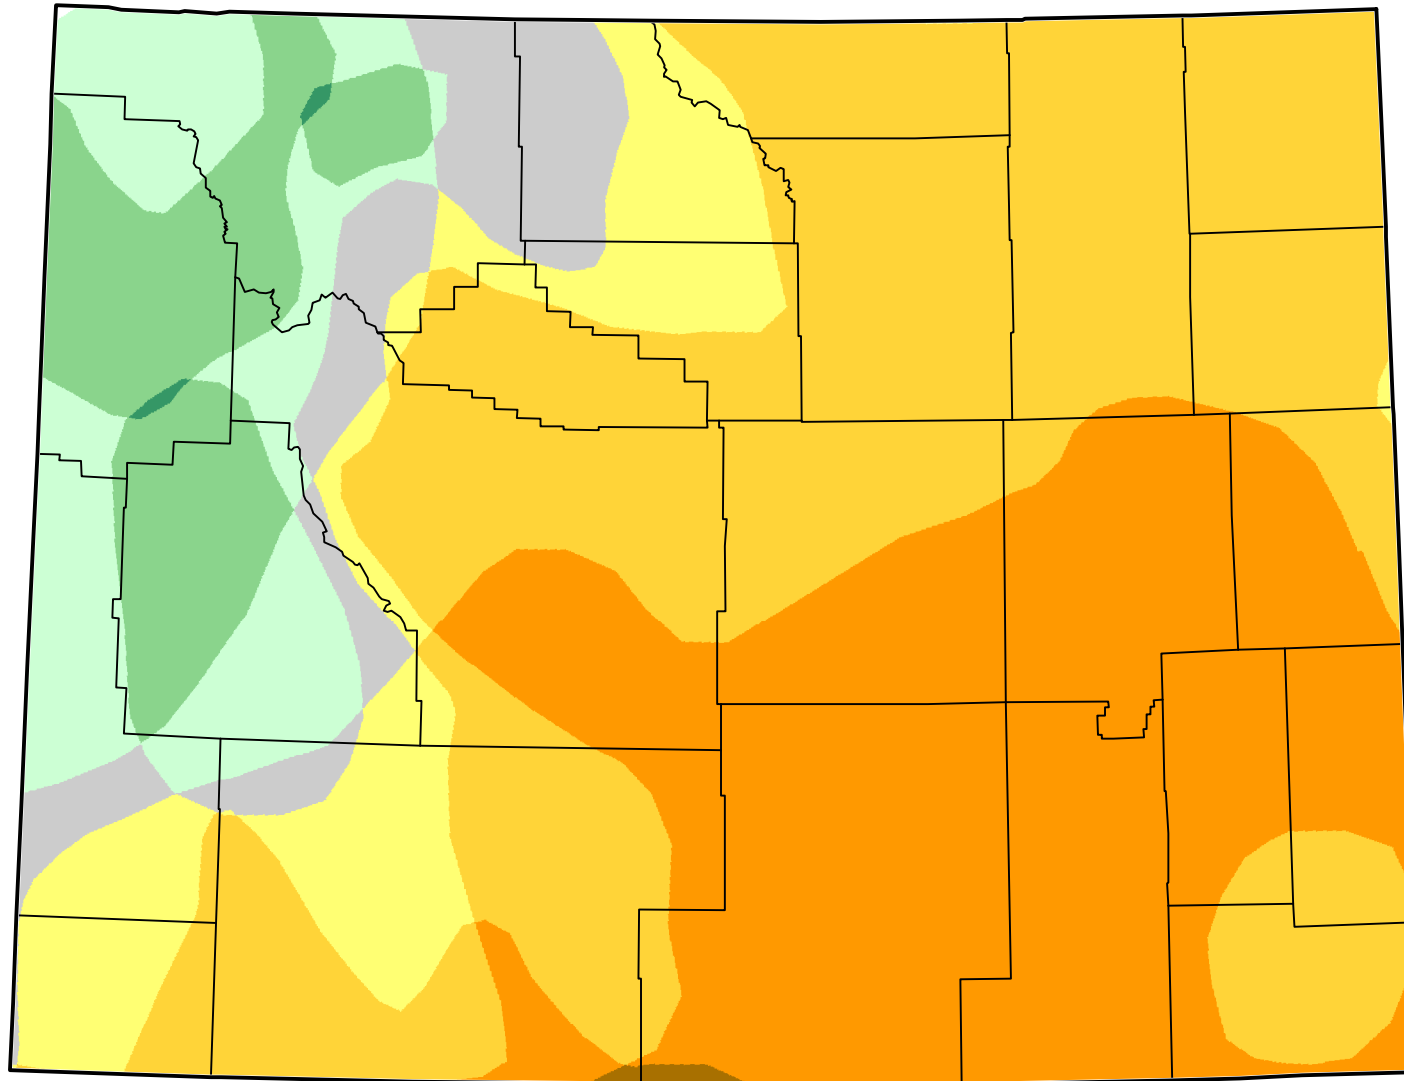

## U.S. Drought Monitor Class Change - Wyoming 2 Years

June 26, 2012  
compared to  
June 29, 2010