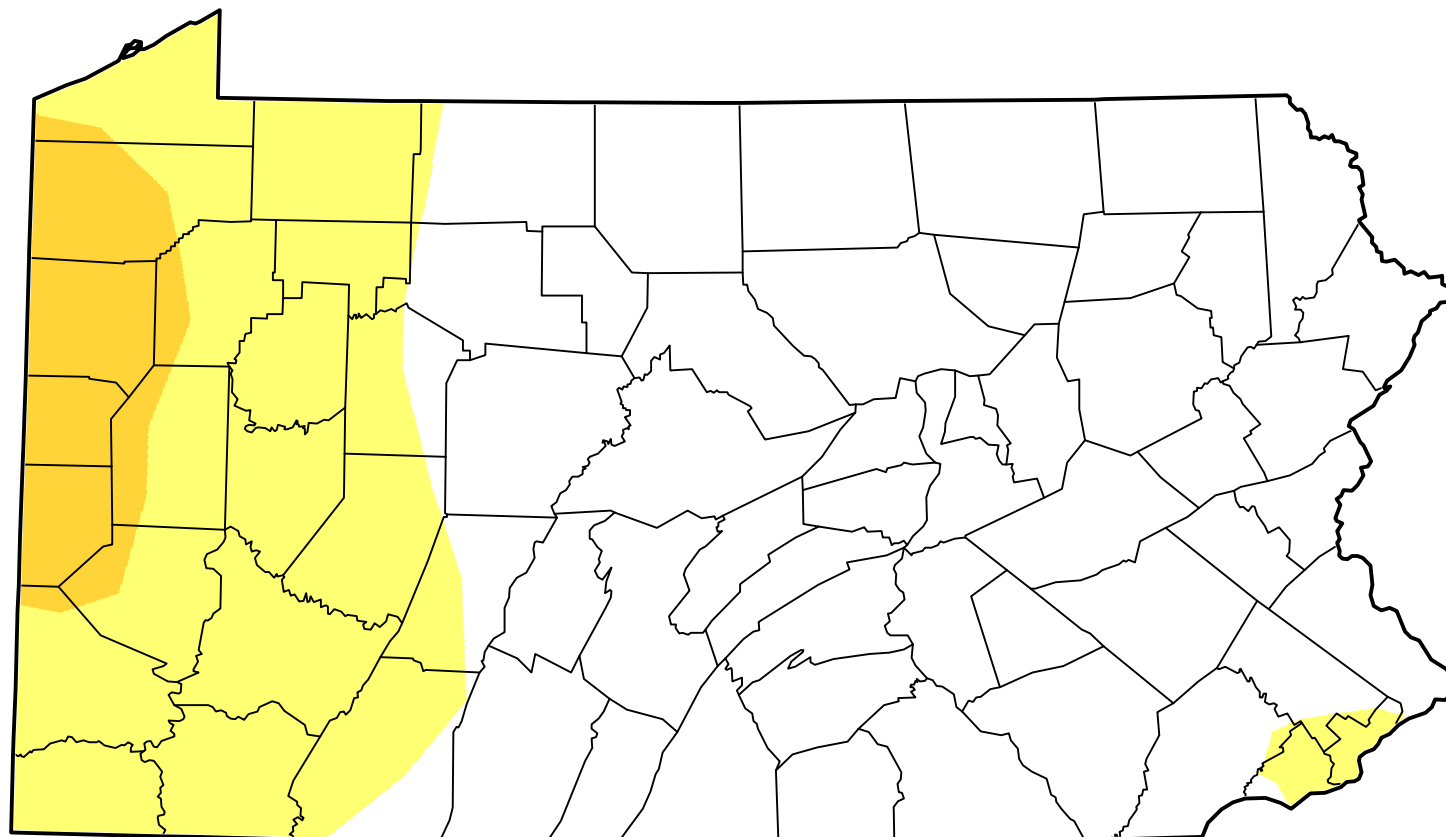

U.S. Drought Monitor Class Change - Pennsylvania 6 Months

-  5 Class Degradation
-  4 Class Degradation
-  3 Class Degradation
-  2 Class Degradation
-  1 Class Degradation
-  No Change
-  1 Class Improvement
-  2 Class Improvement
-  3 Class Improvement
-  4 Class Improvement
-  5 Class Improvement