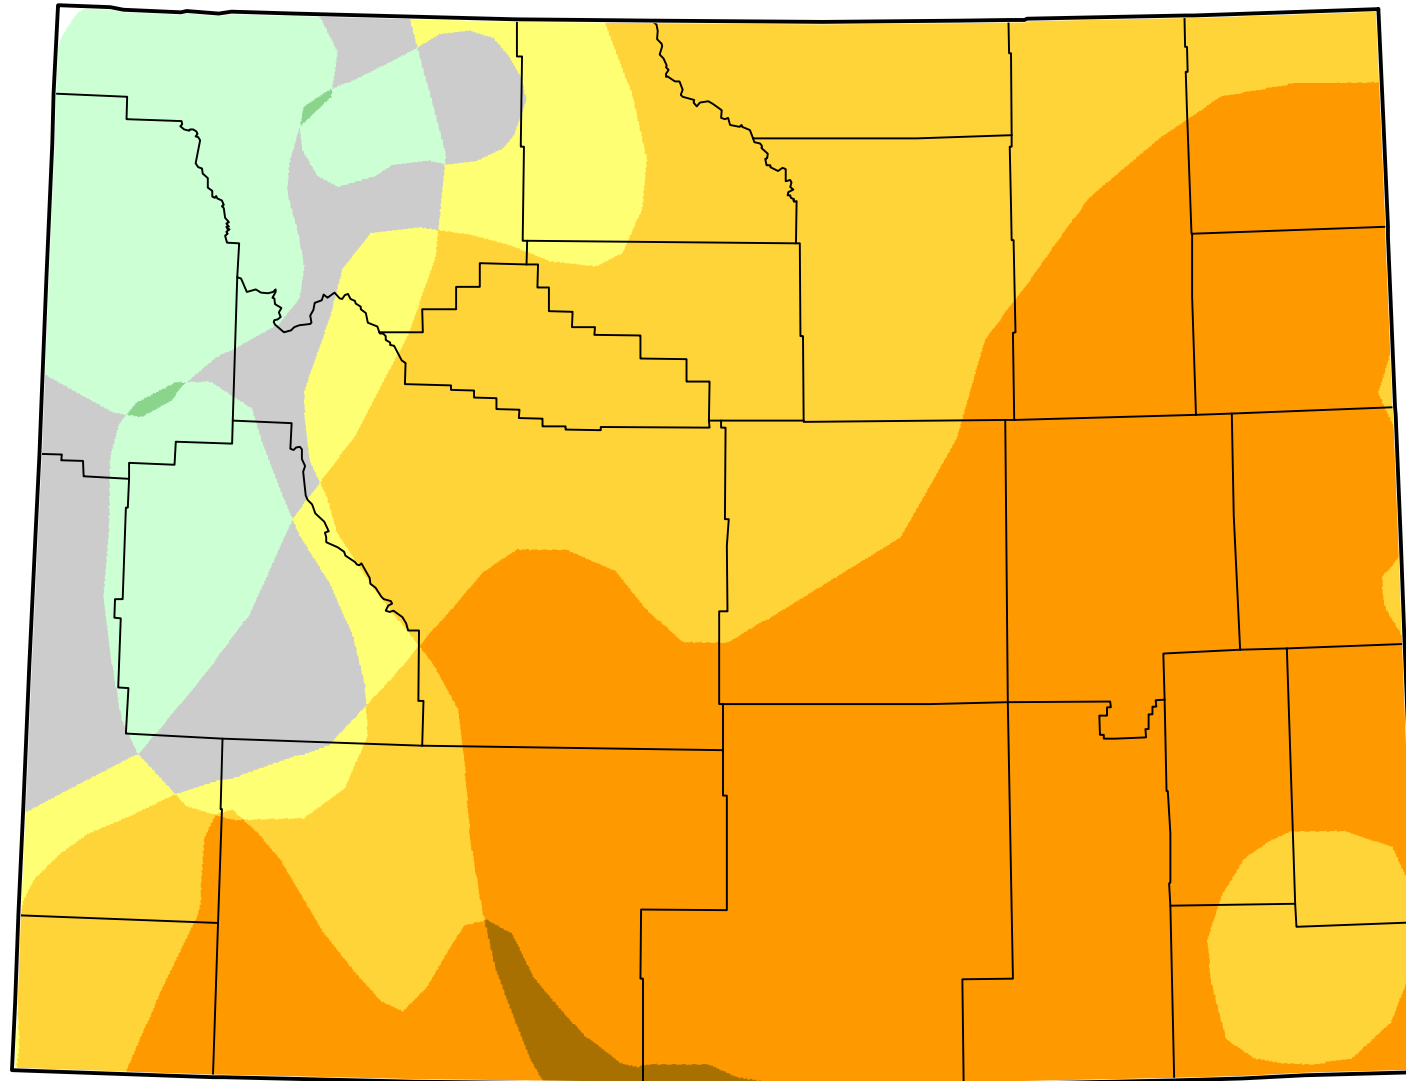

## U.S. Drought Monitor Class Change - Wyoming 2 Years

July 3, 2012  
compared to  
July 6, 2010