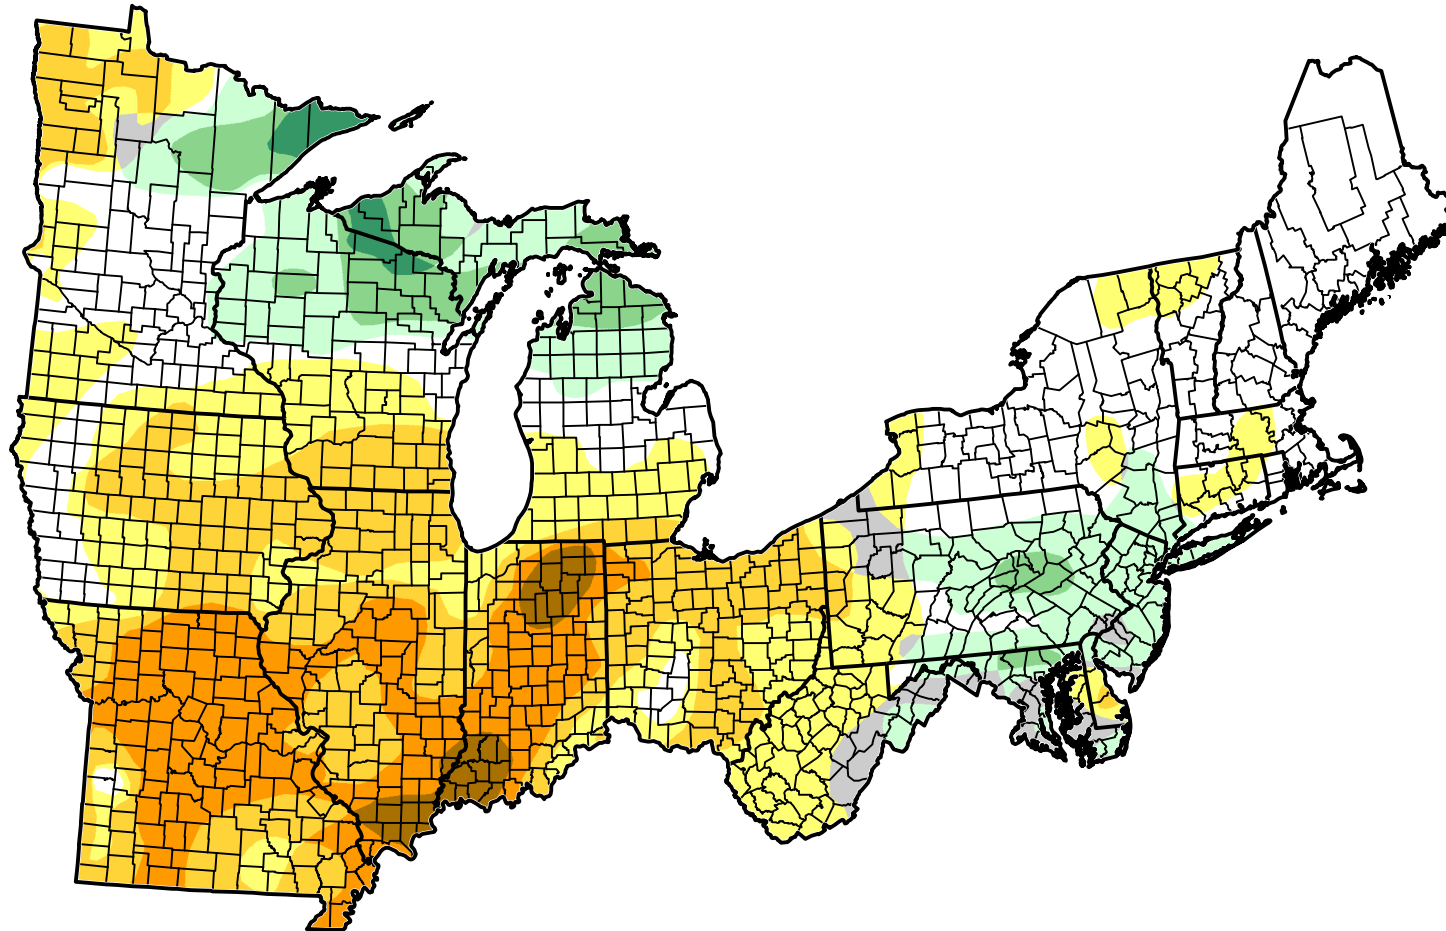

U.S. Drought Monitor Class Change - USDA Northern Forests Climate Hub 2 Years

July 3, 2012
compared to
July 6, 2010