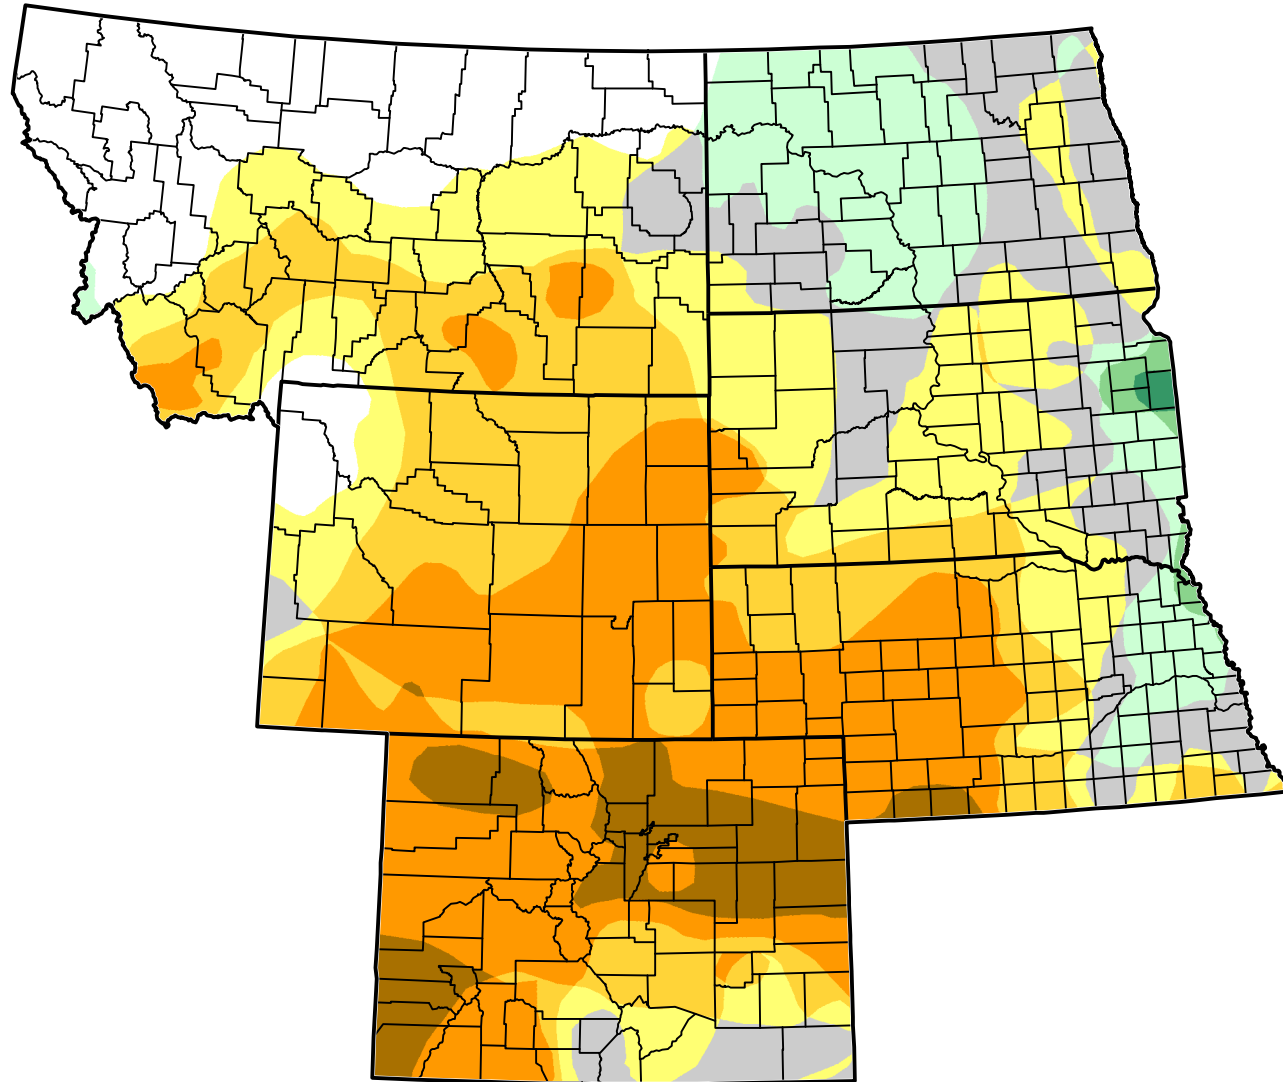

U.S. Drought Monitor Class Change - USDA Northern Plains Climate Hub 6 Months

July 3, 2012
compared to
January 17, 2012

- 5 Class Degradation
- 4 Class Degradation
- 3 Class Degradation
- 2 Class Degradation
- 1 Class Degradation
- No Change
- 1 Class Improvement
- 2 Class Improvement
- 3 Class Improvement
- 4 Class Improvement
- 5 Class Improvement