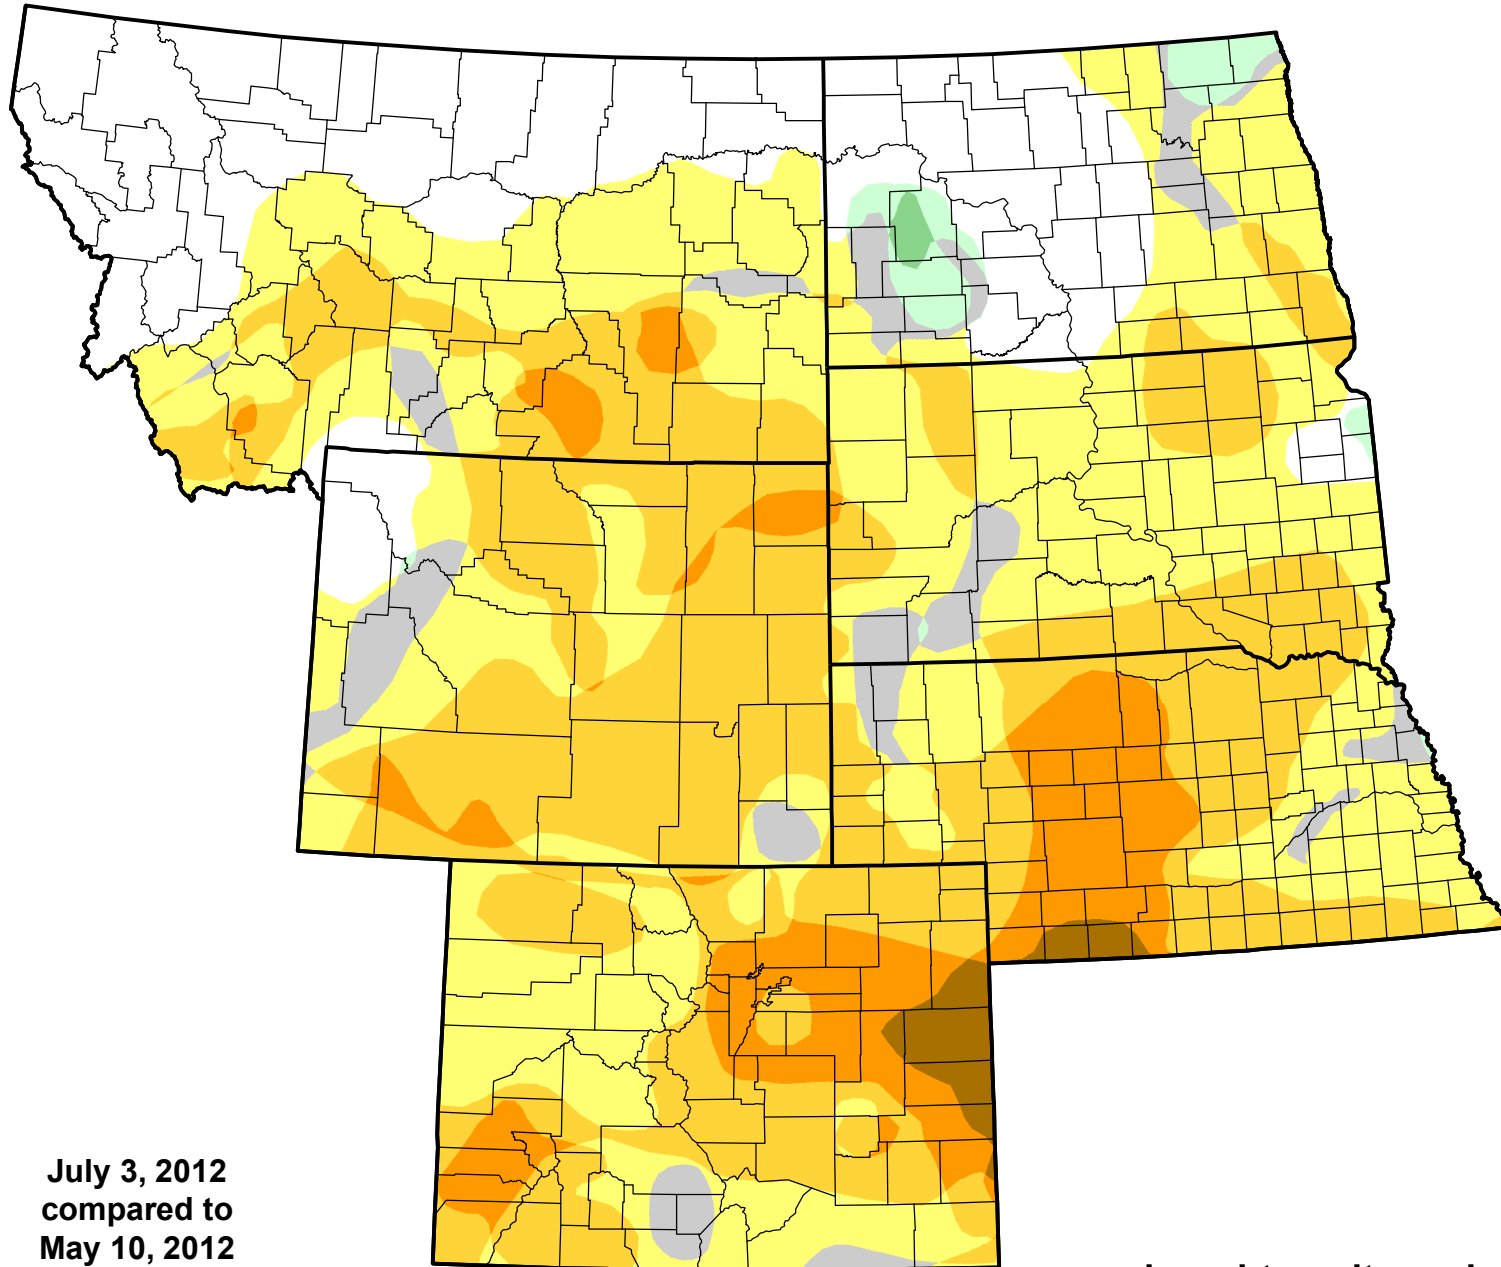

U.S. Drought Monitor Class Change - USDA Northern Plains Climate Hub 8 Week

-  5 Class Degradation
-  4 Class Degradation
-  3 Class Degradation
-  2 Class Degradation
-  1 Class Degradation
-  No Change
-  1 Class Improvement
-  2 Class Improvement
-  3 Class Improvement
-  4 Class Improvement
-  5 Class Improvement

July 3, 2012
compared to
May 10, 2012

droughtmonitor.unl.edu