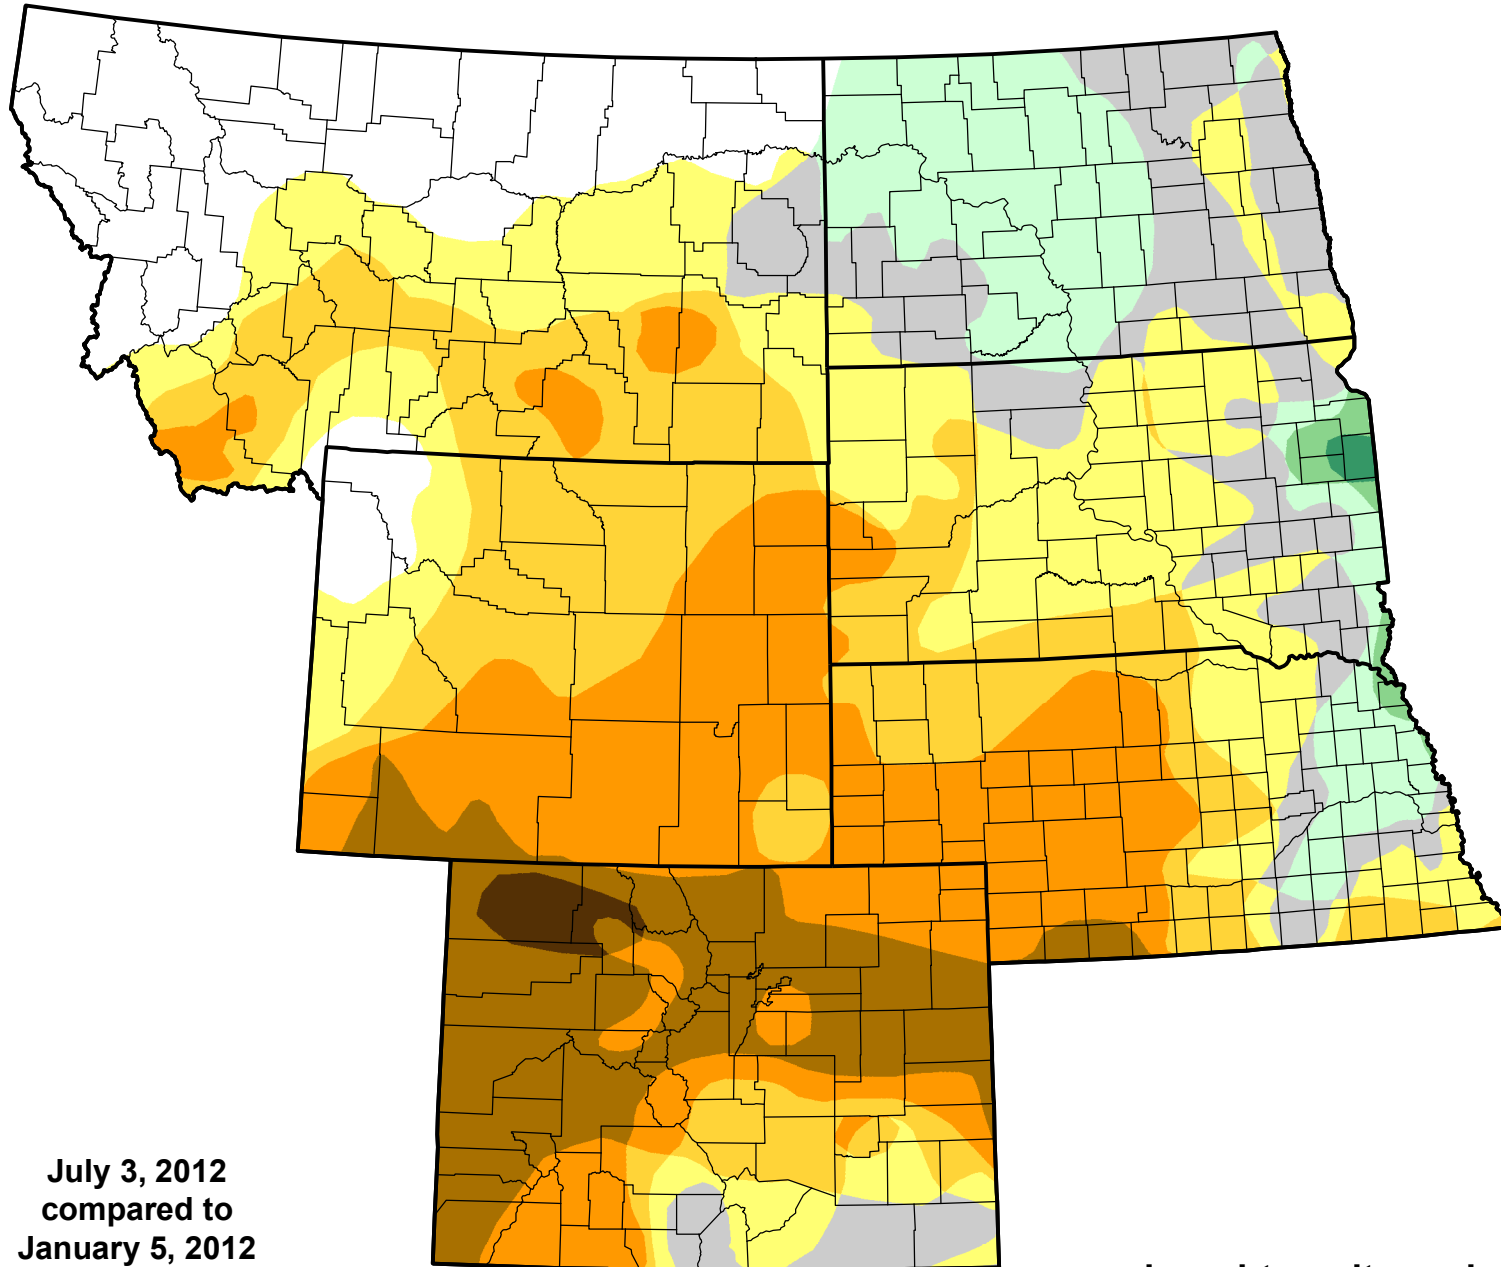

U.S. Drought Monitor Class Change - USDA Northern Plains Climate Hub

Start of Calendar Year

July 3, 2012
compared to
January 5, 2012

droughtmonitor.unl.edu