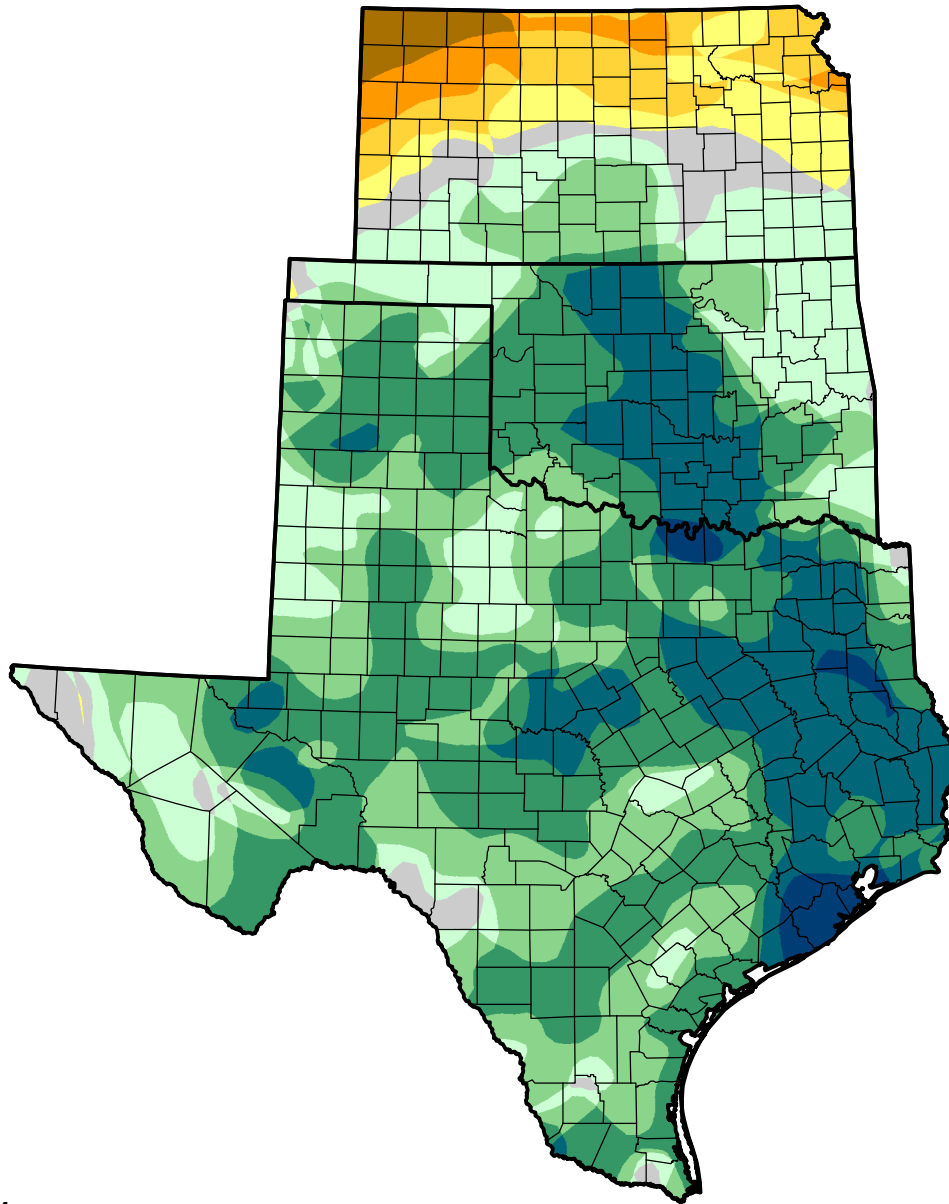

U.S. Drought Monitor Class Change - USDA Southern Plains Climate Hub Start of Water Year

July 3, 2012
compared to
September 29, 2011

droughtmonitor.unl.edu

-  5 Class Degradation
-  4 Class Degradation
-  3 Class Degradation
-  2 Class Degradation
-  1 Class Degradation
-  No Change
-  1 Class Improvement
-  2 Class Improvement
-  3 Class Improvement
-  4 Class Improvement
-  5 Class Improvement