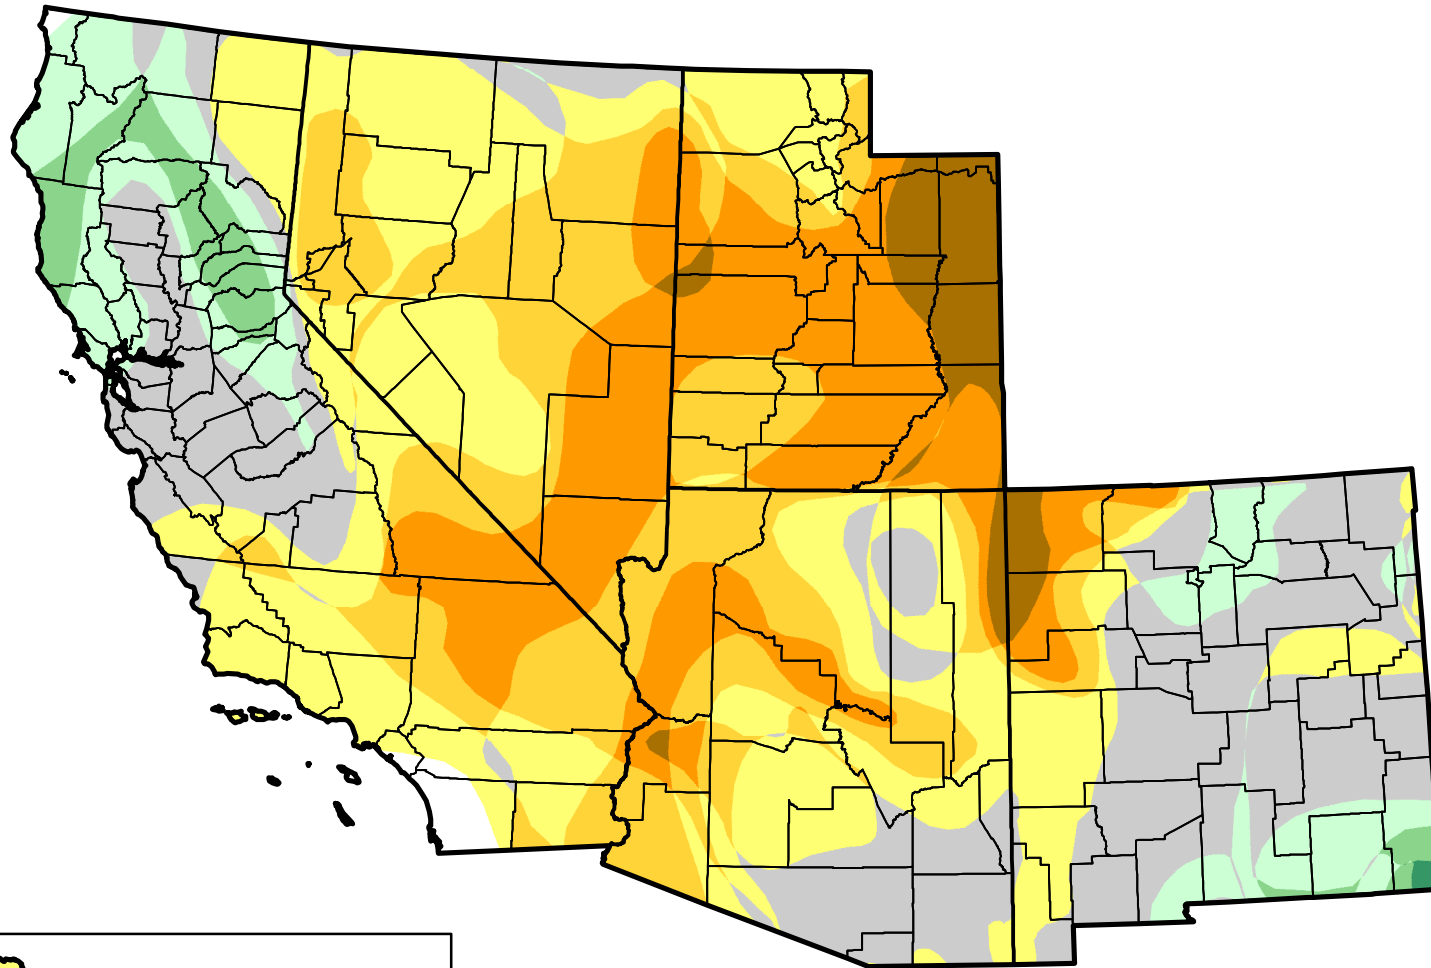

U.S. Drought Monitor Class Change - USDA Southwest Climate Hub

26 Week

- 5 Class Degradation
- 4 Class Degradation
- 3 Class Degradation
- 2 Class Degradation
- 1 Class Degradation
- No Change
- 1 Class Improvement
- 2 Class Improvement
- 3 Class Improvement
- 4 Class Improvement
- 5 Class Improvement

July 3, 2012
compared to
January 3, 2012