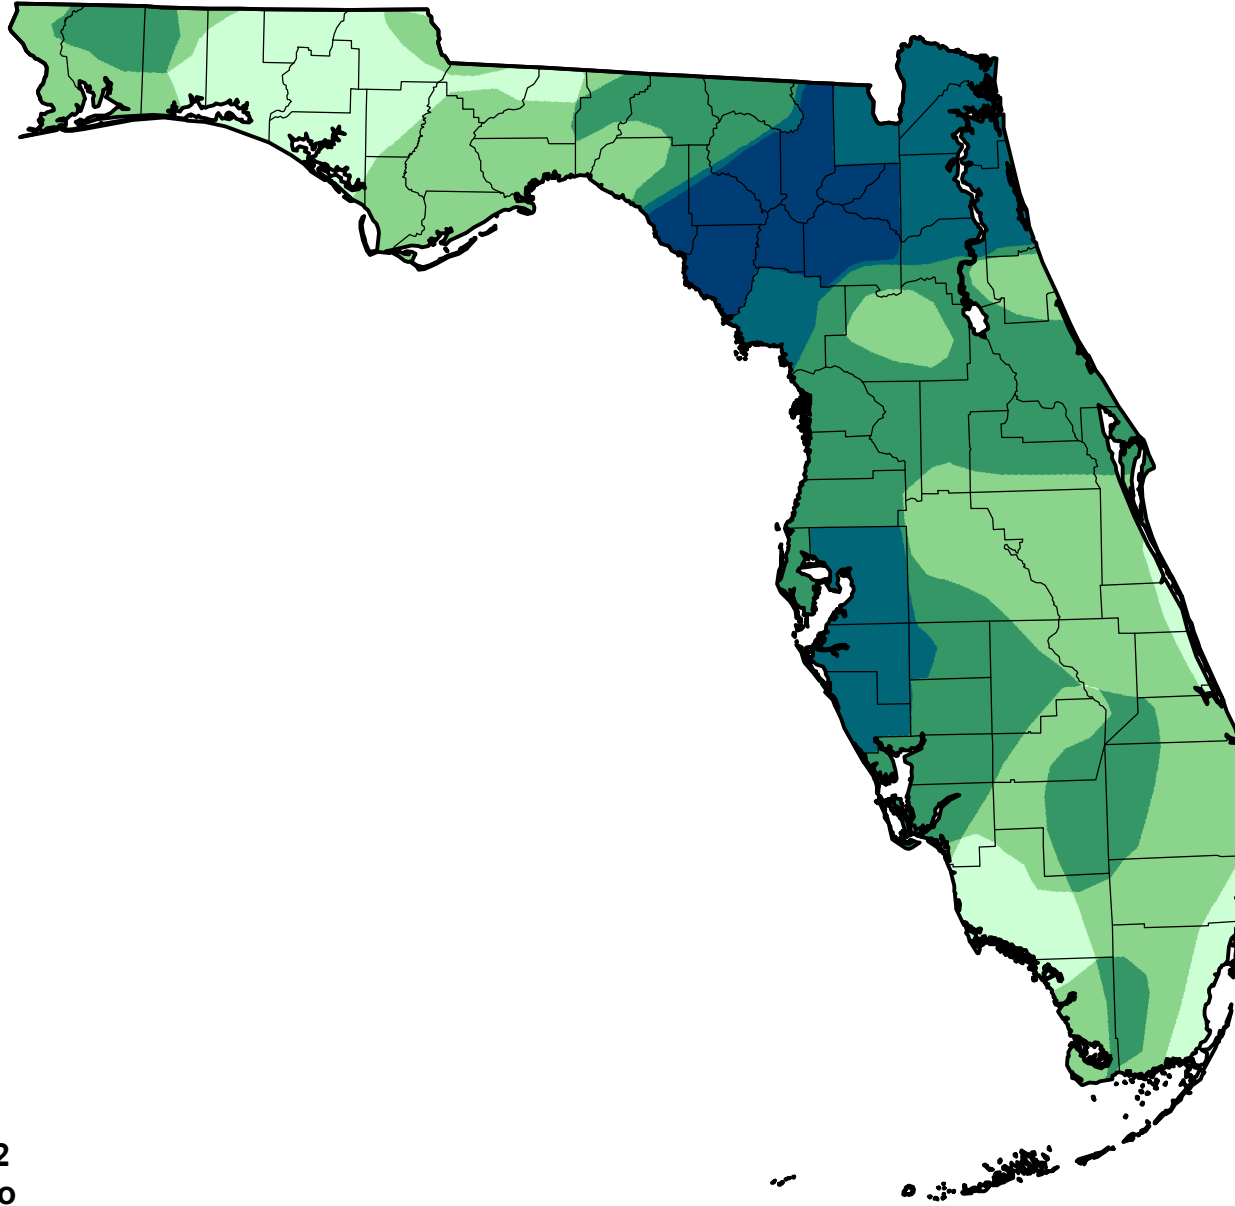

U.S. Drought Monitor Class Change - Florida

13 Week

July 3, 2012
compared to
April 5, 2012

droughtmonitor.unl.edu

- | | |
|---|---------------------|
|  | 5 Class Degradation |
|  | 4 Class Degradation |
|  | 3 Class Degradation |
|  | 2 Class Degradation |
|  | 1 Class Degradation |
|  | No Change |
|  | 1 Class Improvement |
|  | 2 Class Improvement |
|  | 3 Class Improvement |
|  | 4 Class Improvement |
|  | 5 Class Improvement |