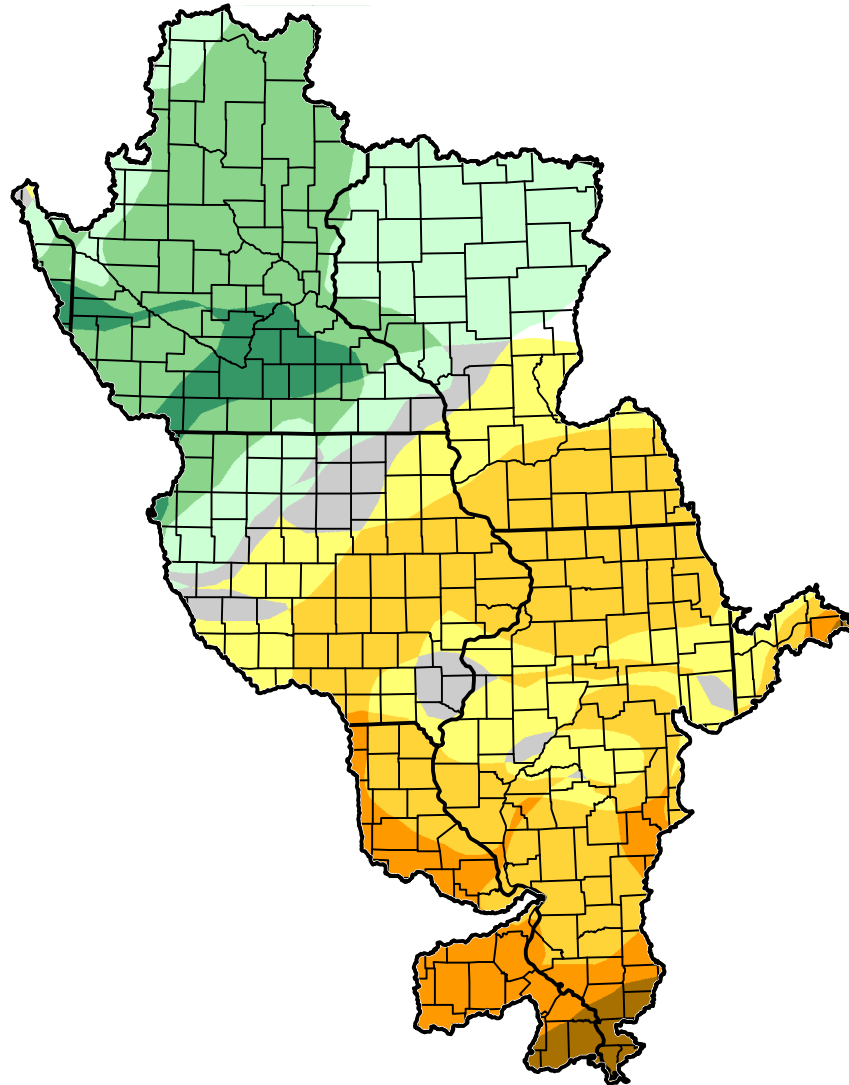

U.S. Drought Monitor Class Change - Upper Mississippi Watershed 3 Months

July 3, 2012
compared to
April 10, 2012