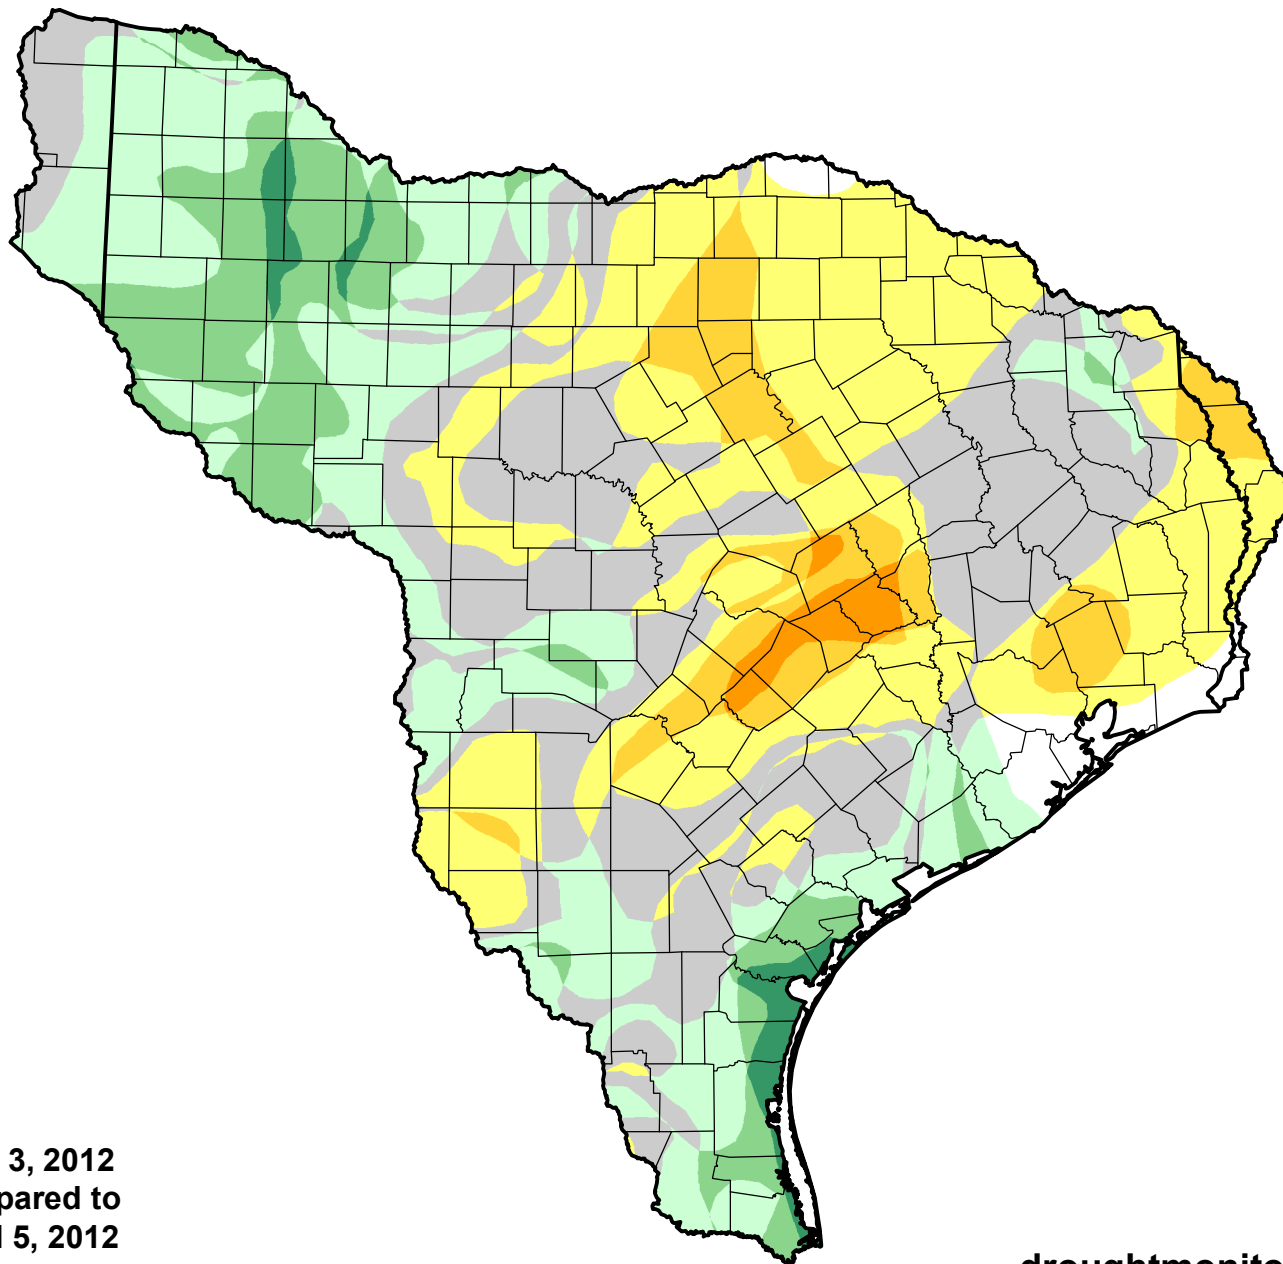

U.S. Drought Monitor Class Change - Texas-Gulf Watershed

13 Week

July 3, 2012
compared to
April 5, 2012

droughtmonitor.unl.edu

-  5 Class Degradation
-  4 Class Degradation
-  3 Class Degradation
-  2 Class Degradation
-  1 Class Degradation
-  No Change
-  1 Class Improvement
-  2 Class Improvement
-  3 Class Improvement
-  4 Class Improvement
-  5 Class Improvement