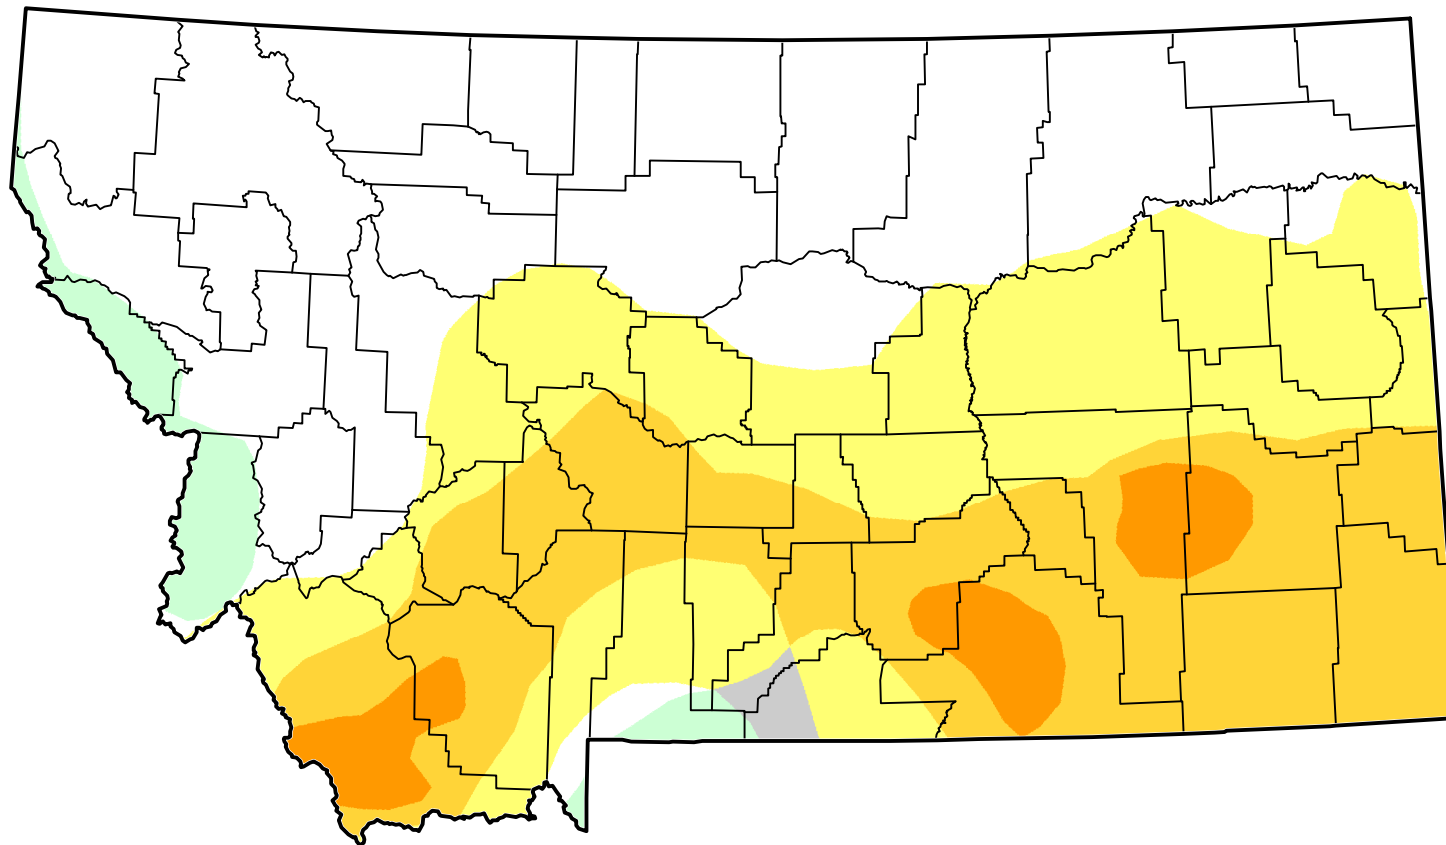

# U.S. Drought Monitor Class Change - Montana 2 Years

July 3, 2012  
compared to  
July 6, 2010