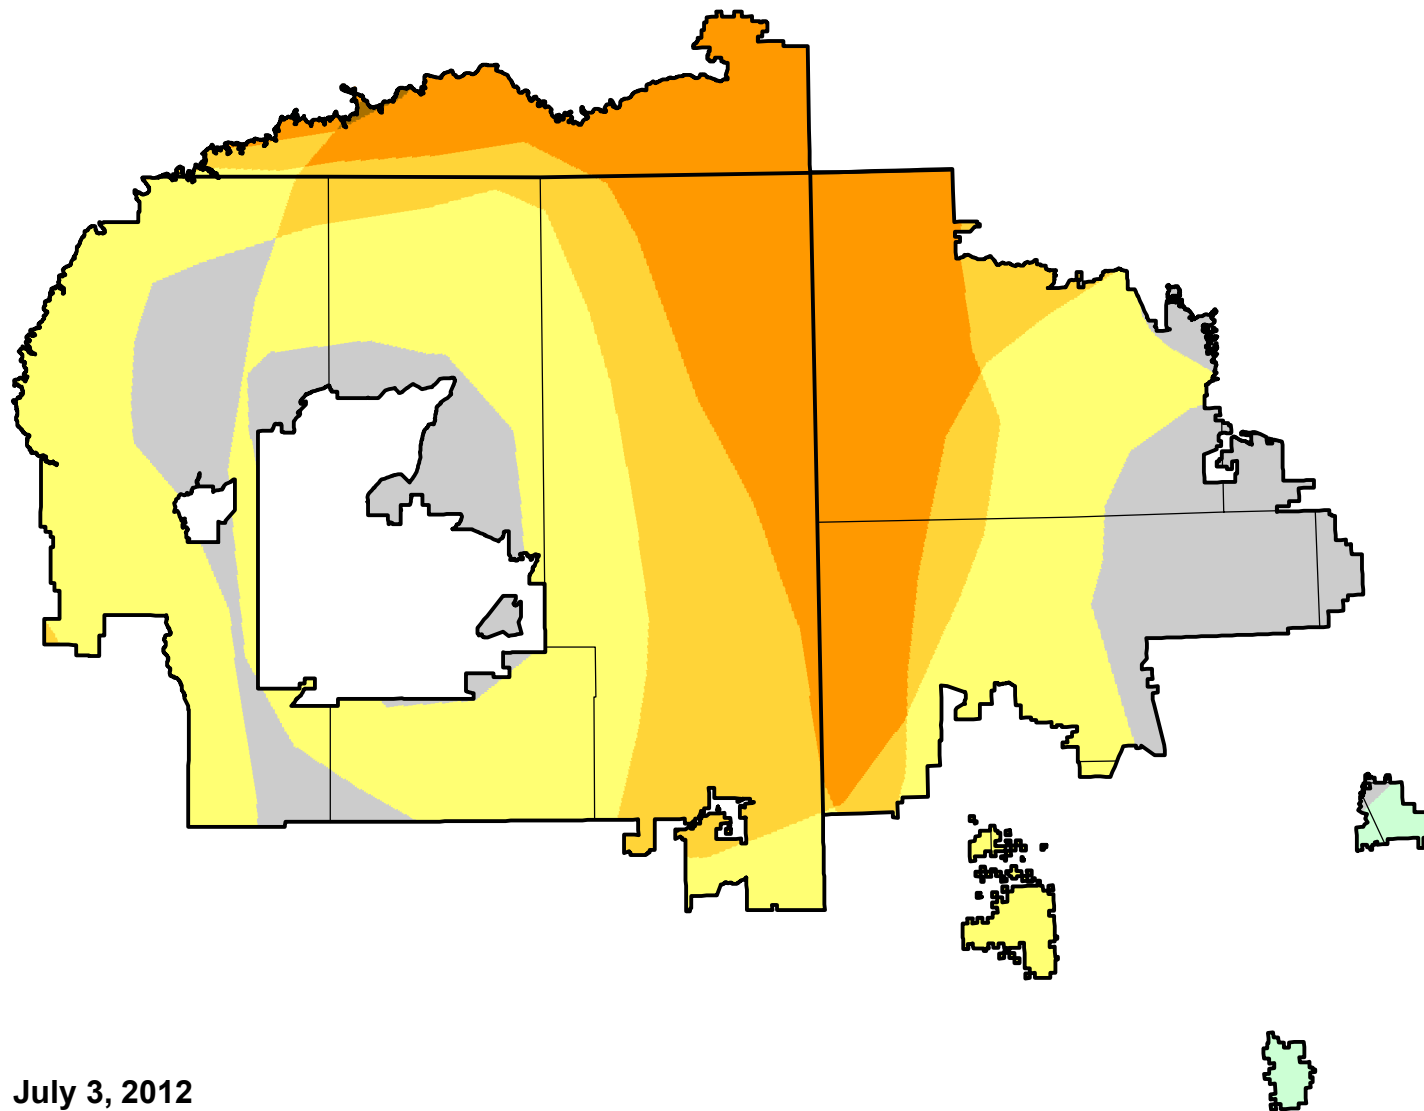

U.S. Drought Monitor Class Change - Navajo

Start of Water Year

July 3, 2012
compared to
September 29, 2011

droughtmonitor.unl.edu

- | | |
|---|---------------------|
|  | 5 Class Degradation |
|  | 4 Class Degradation |
|  | 3 Class Degradation |
|  | 2 Class Degradation |
|  | 1 Class Degradation |
|  | No Change |
|  | 1 Class Improvement |
|  | 2 Class Improvement |
|  | 3 Class Improvement |
|  | 4 Class Improvement |
|  | 5 Class Improvement |