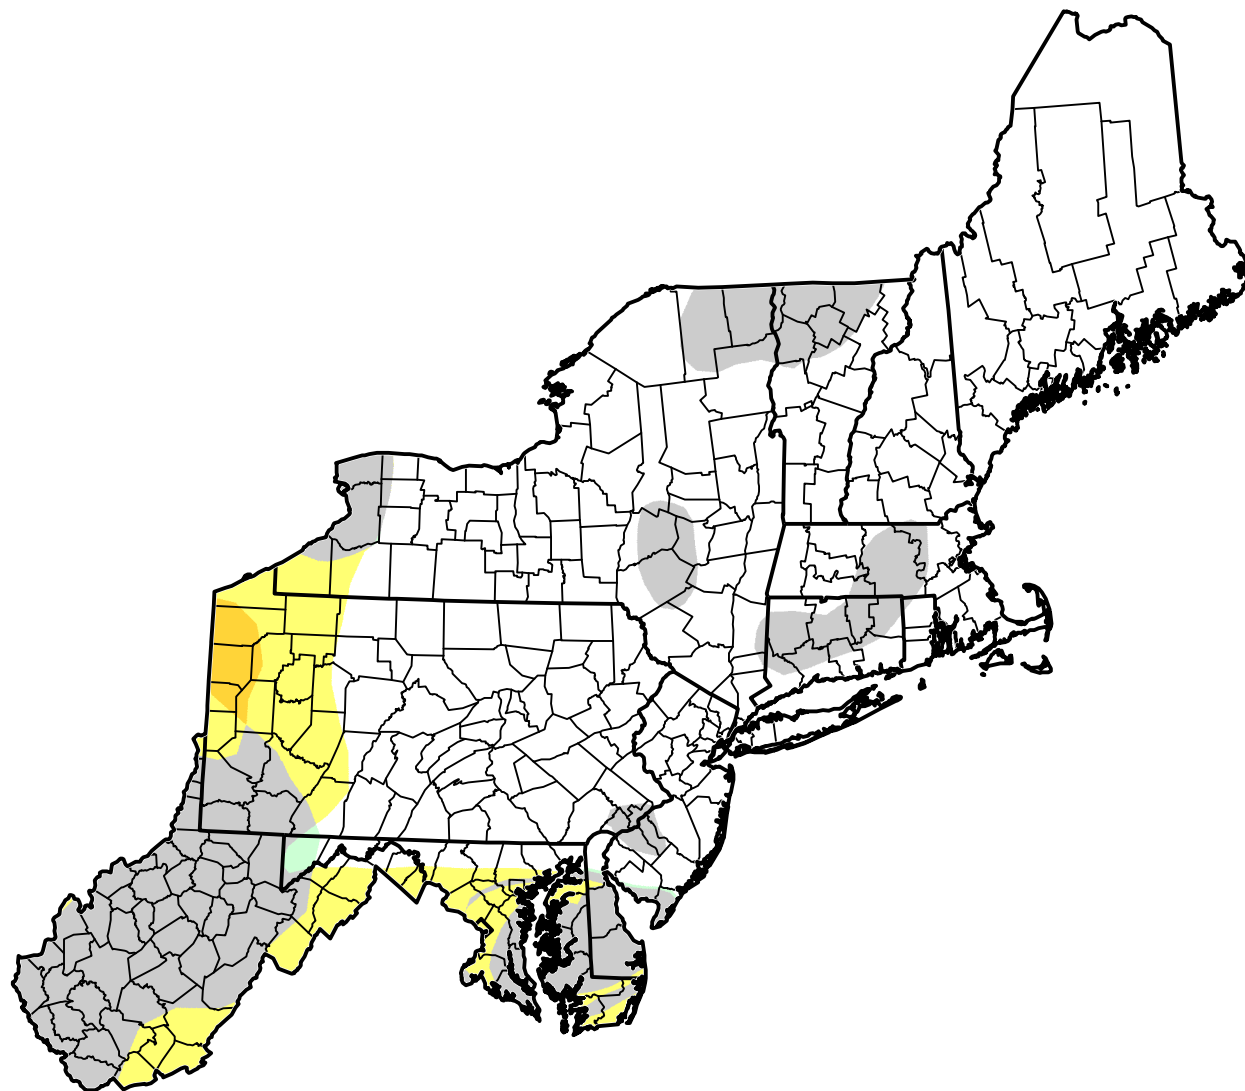

# U.S. Drought Monitor Class Change - Northeast

## 1 Week

July 3, 2012  
compared to  
June 26, 2012