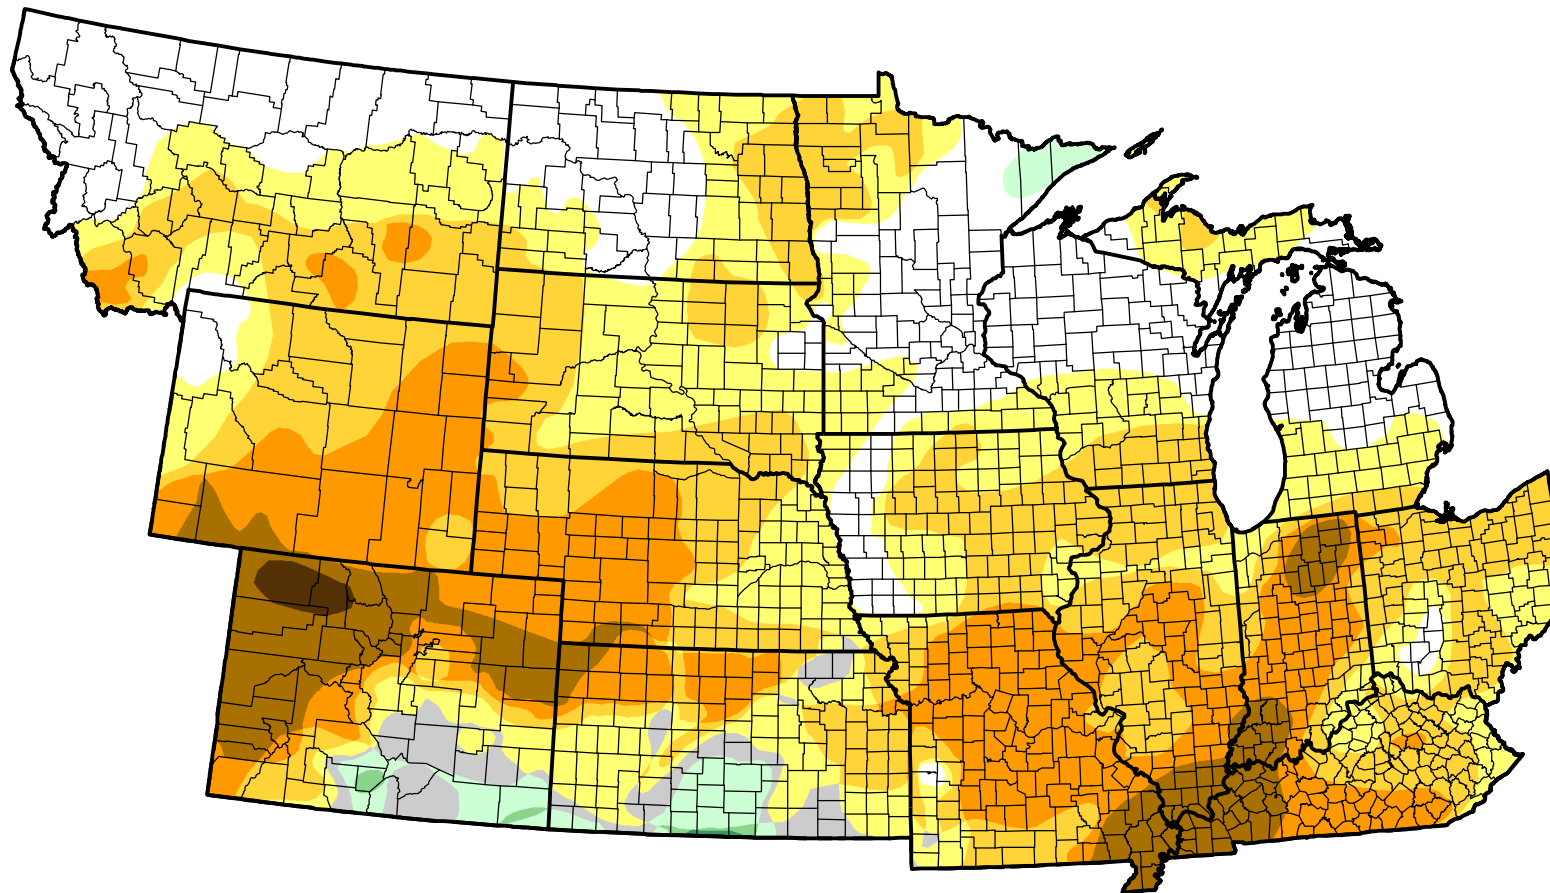

# U.S. Drought Monitor Class Change - NWS Central 52 Week

July 3, 2012  
compared to  
July 7, 2011

[droughtmonitor.unl.edu](http://droughtmonitor.unl.edu)