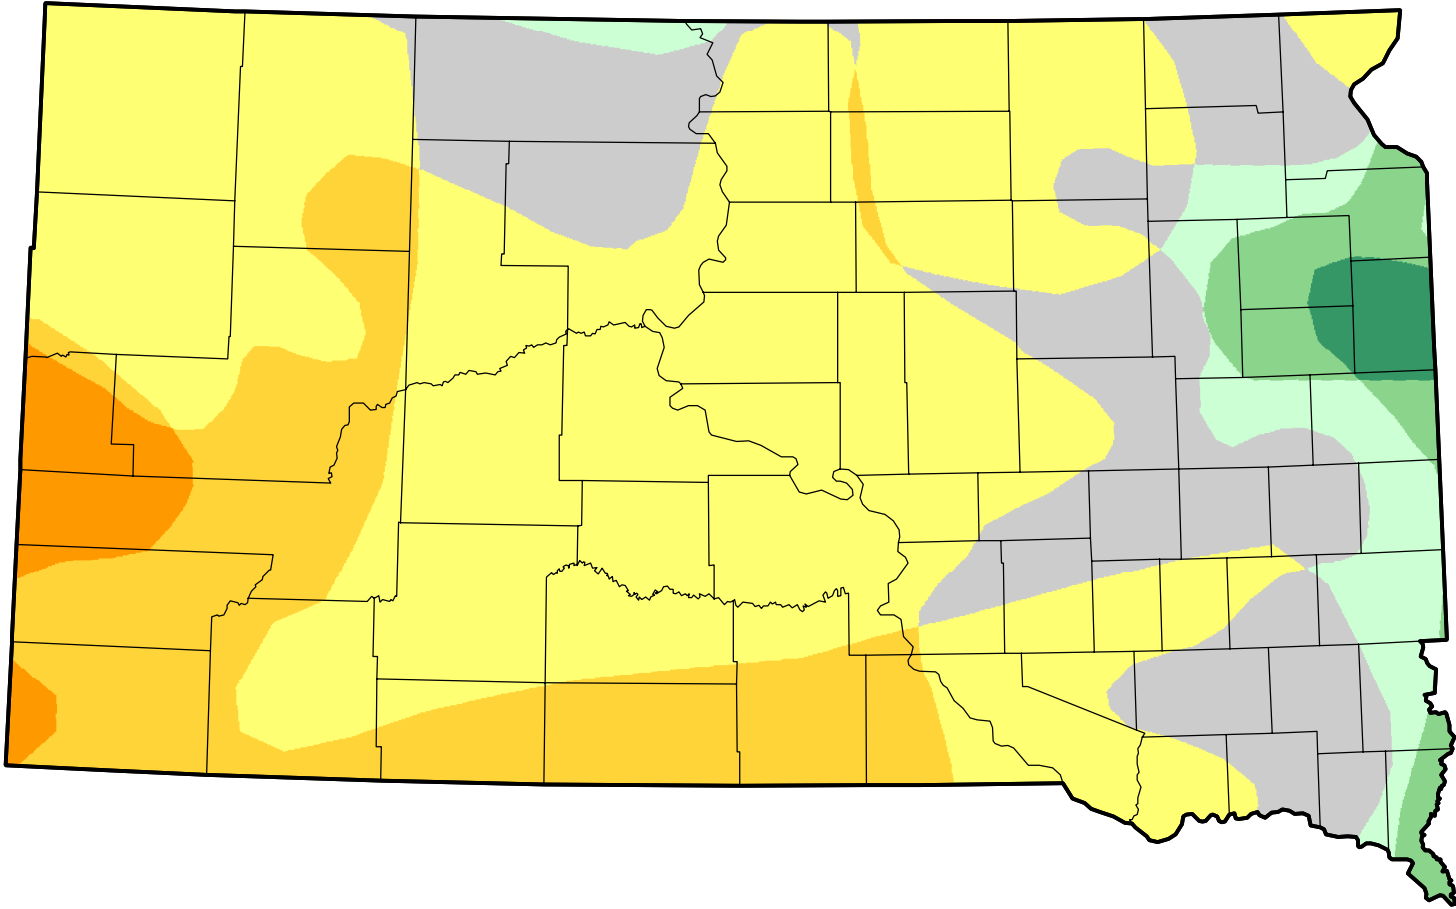

U.S. Drought Monitor Class Change - South Dakota

Start of Calendar Year

July 3, 2012
compared to
January 5, 2012

droughtmonitor.unl.edu

-  5 Class Degradation
-  4 Class Degradation
-  3 Class Degradation
-  2 Class Degradation
-  1 Class Degradation
-  No Change
-  1 Class Improvement
-  2 Class Improvement
-  3 Class Improvement
-  4 Class Improvement
-  5 Class Improvement