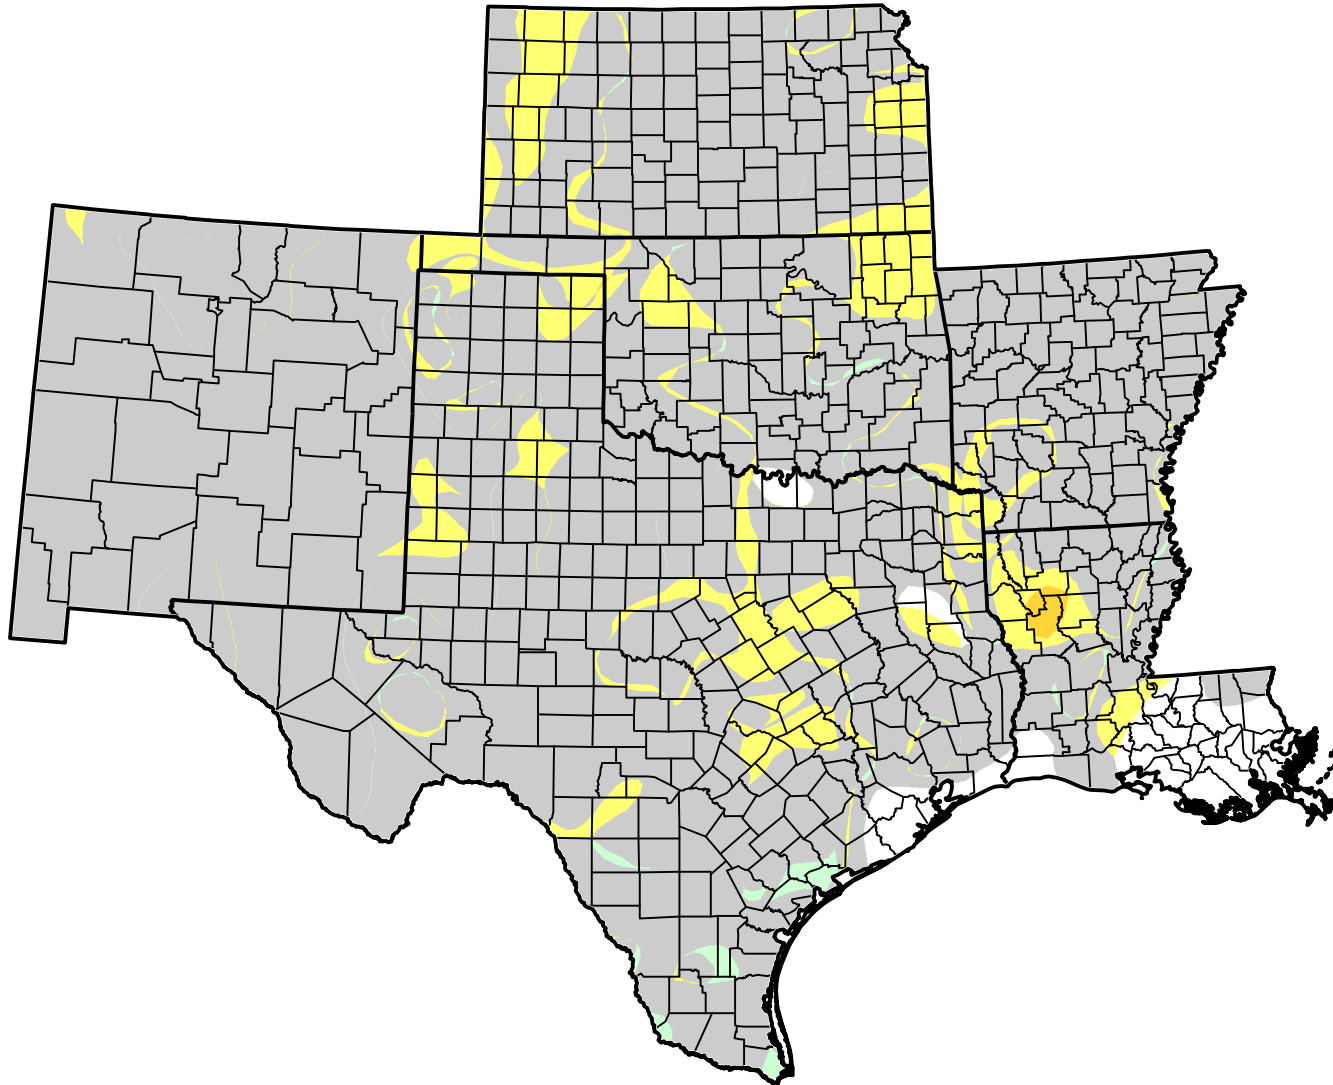

U.S. Drought Monitor Class Change - Southern Plains

1 Week

July 3, 2012
compared to
June 26, 2012

-  5 Class Degradation
-  4 Class Degradation
-  3 Class Degradation
-  2 Class Degradation
-  1 Class Degradation
-  No Change
-  1 Class Improvement
-  2 Class Improvement
-  3 Class Improvement
-  4 Class Improvement
-  5 Class Improvement