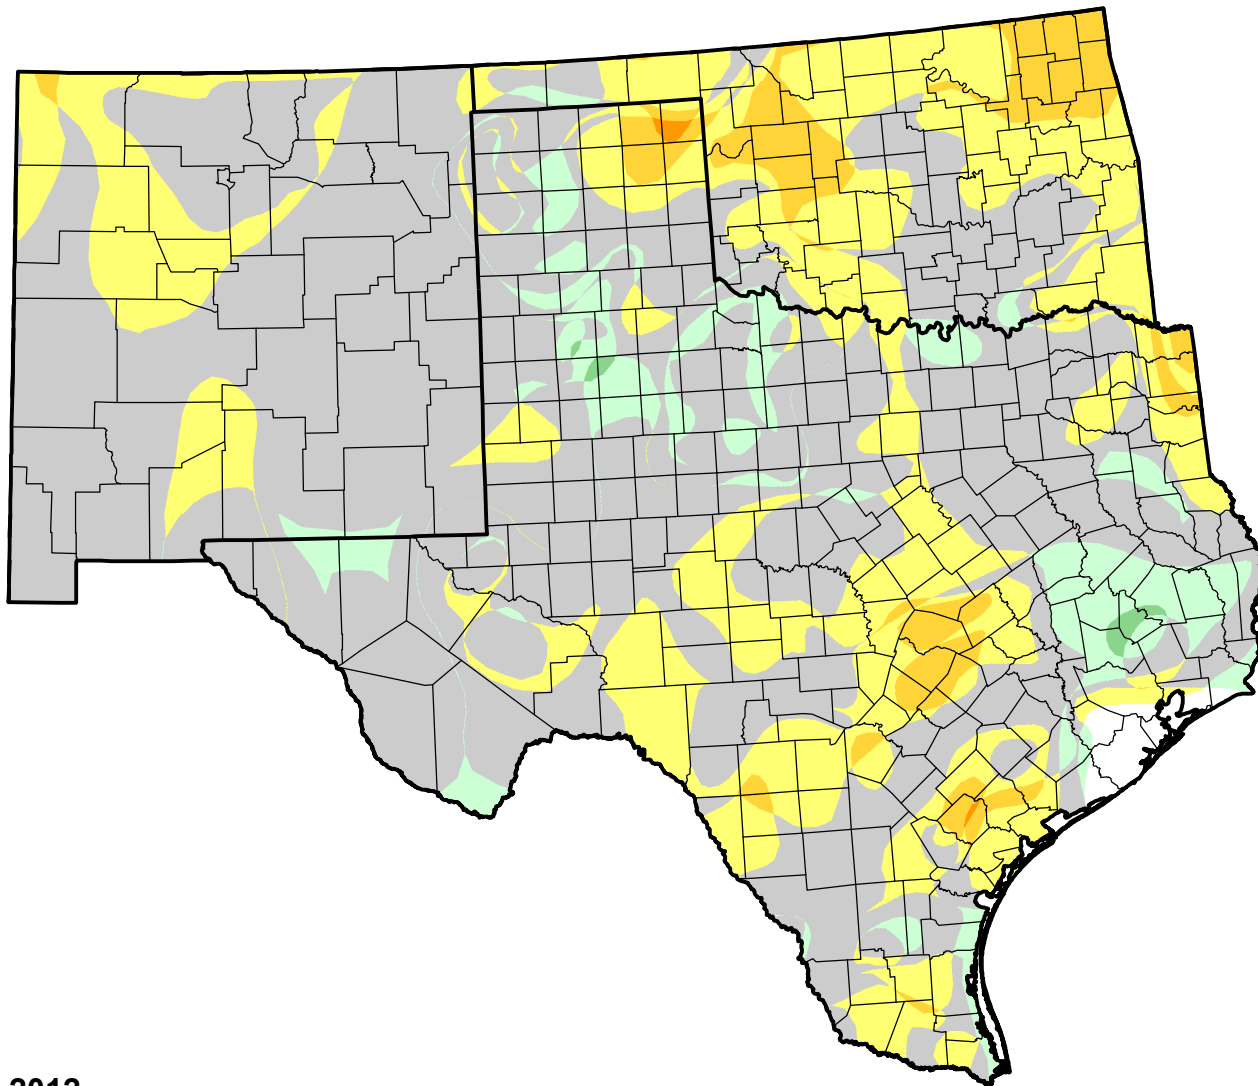

U.S. Drought Monitor Class Change - Southern Plains RDEWS

4 Week

July 3, 2012
compared to
June 7, 2012

droughtmonitor.unl.edu

- | | |
|---|---------------------|
|  | 5 Class Degradation |
|  | 4 Class Degradation |
|  | 3 Class Degradation |
|  | 2 Class Degradation |
|  | 1 Class Degradation |
|  | No Change |
|  | 1 Class Improvement |
|  | 2 Class Improvement |
|  | 3 Class Improvement |
|  | 4 Class Improvement |
|  | 5 Class Improvement |