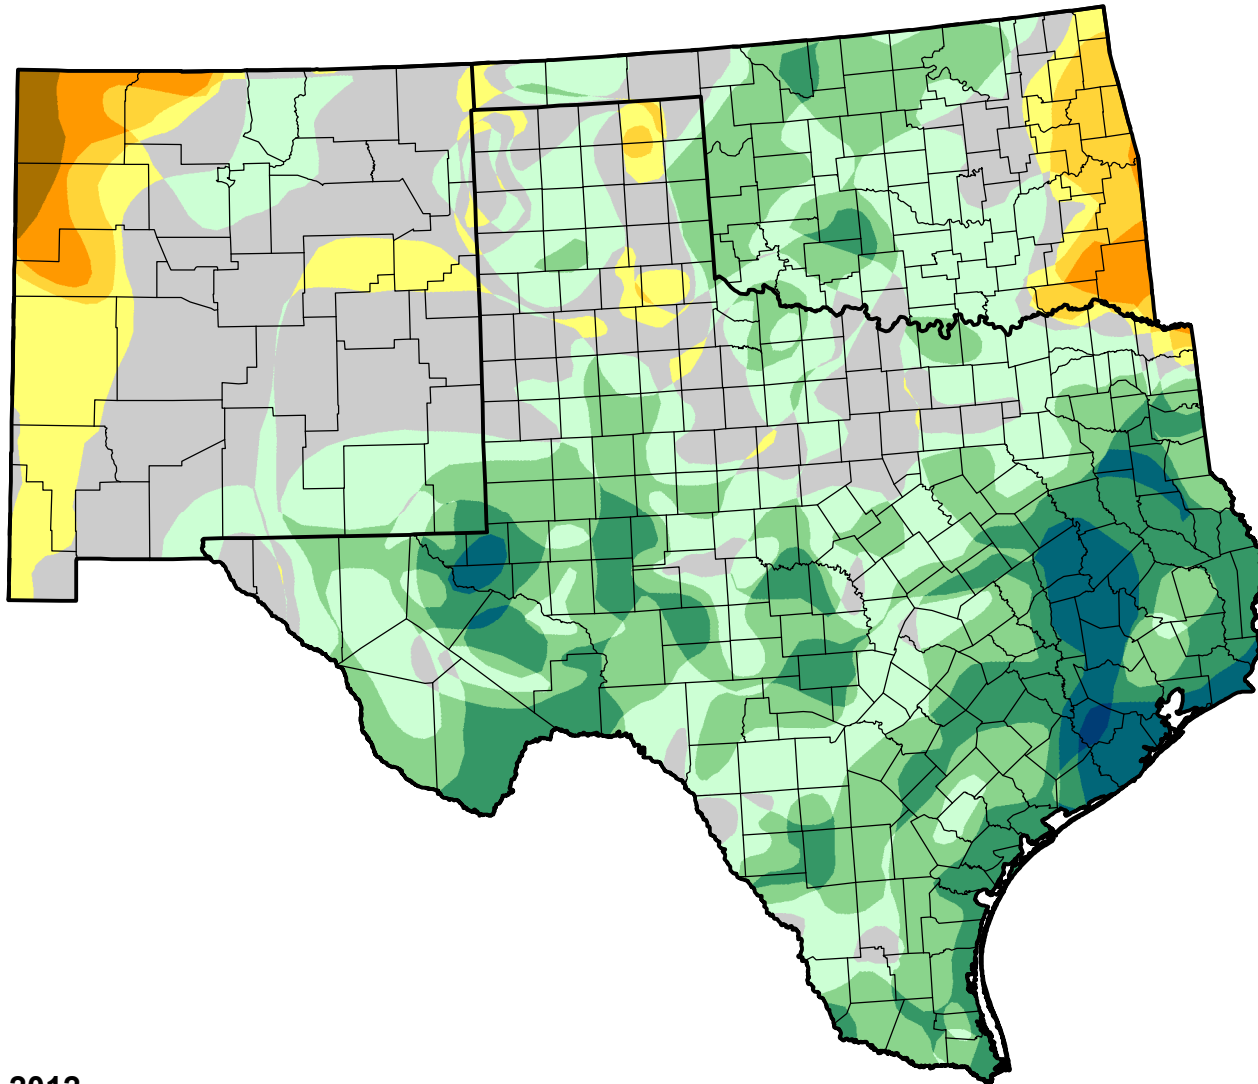

# U.S. Drought Monitor Class Change - Southern Plains RDEWS

Start of Calendar Year

July 3, 2012  
compared to  
January 5, 2012

[droughtmonitor.unl.edu](http://droughtmonitor.unl.edu)

-  5 Class Degradation
-  4 Class Degradation
-  3 Class Degradation
-  2 Class Degradation
-  1 Class Degradation
-  No Change
-  1 Class Improvement
-  2 Class Improvement
-  3 Class Improvement
-  4 Class Improvement
-  5 Class Improvement