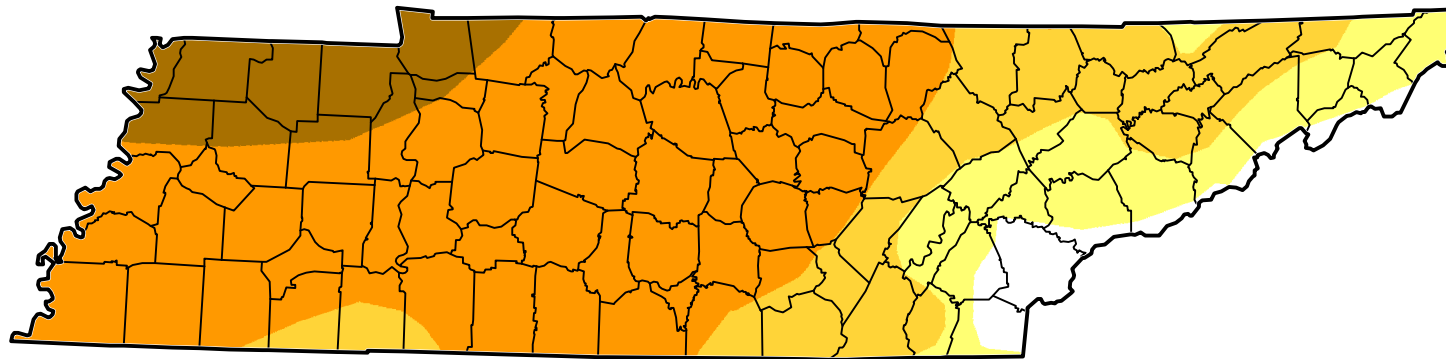

U.S. Drought Monitor Class Change - Tennessee 6 Months

July 3, 2012
compared to
January 17, 2012