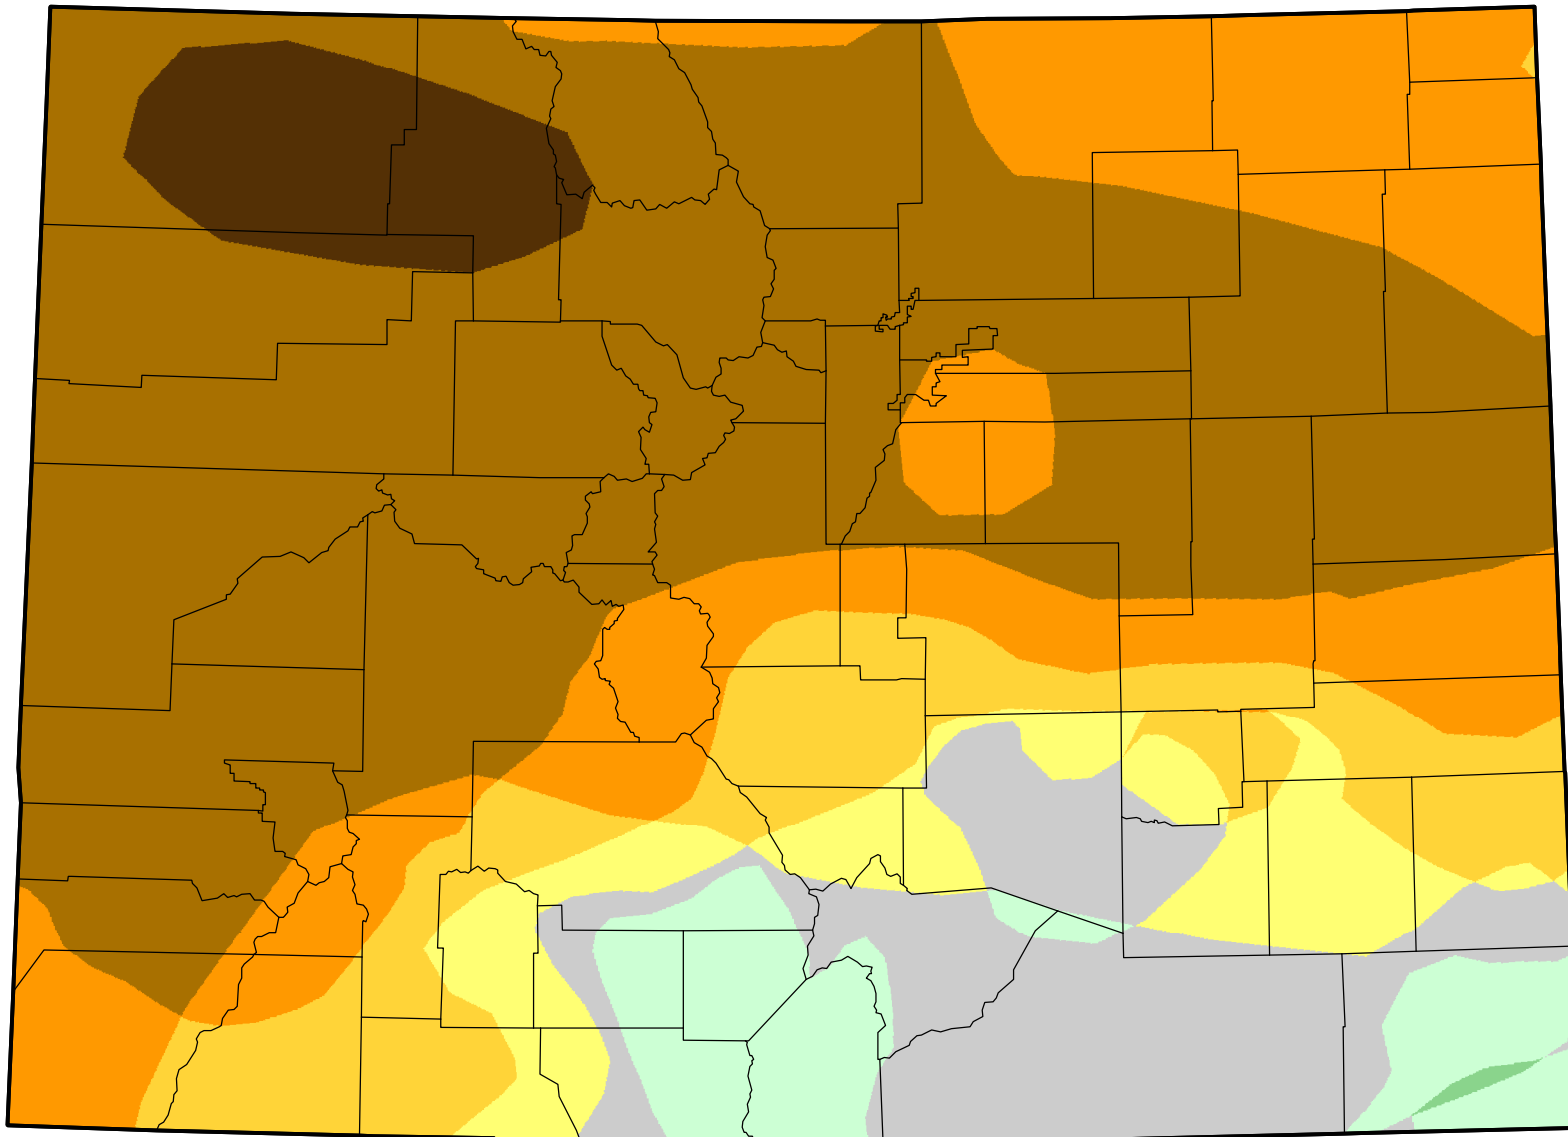

# U.S. Drought Monitor Class Change - Colorado

## Start of Water Year

**July 10, 2012**  
**compared to**  
**September 29, 2011**

[droughtmonitor.unl.edu](http://droughtmonitor.unl.edu)

-  5 Class Degradation
-  4 Class Degradation
-  3 Class Degradation
-  2 Class Degradation
-  1 Class Degradation
-  No Change
-  1 Class Improvement
-  2 Class Improvement
-  3 Class Improvement
-  4 Class Improvement
-  5 Class Improvement