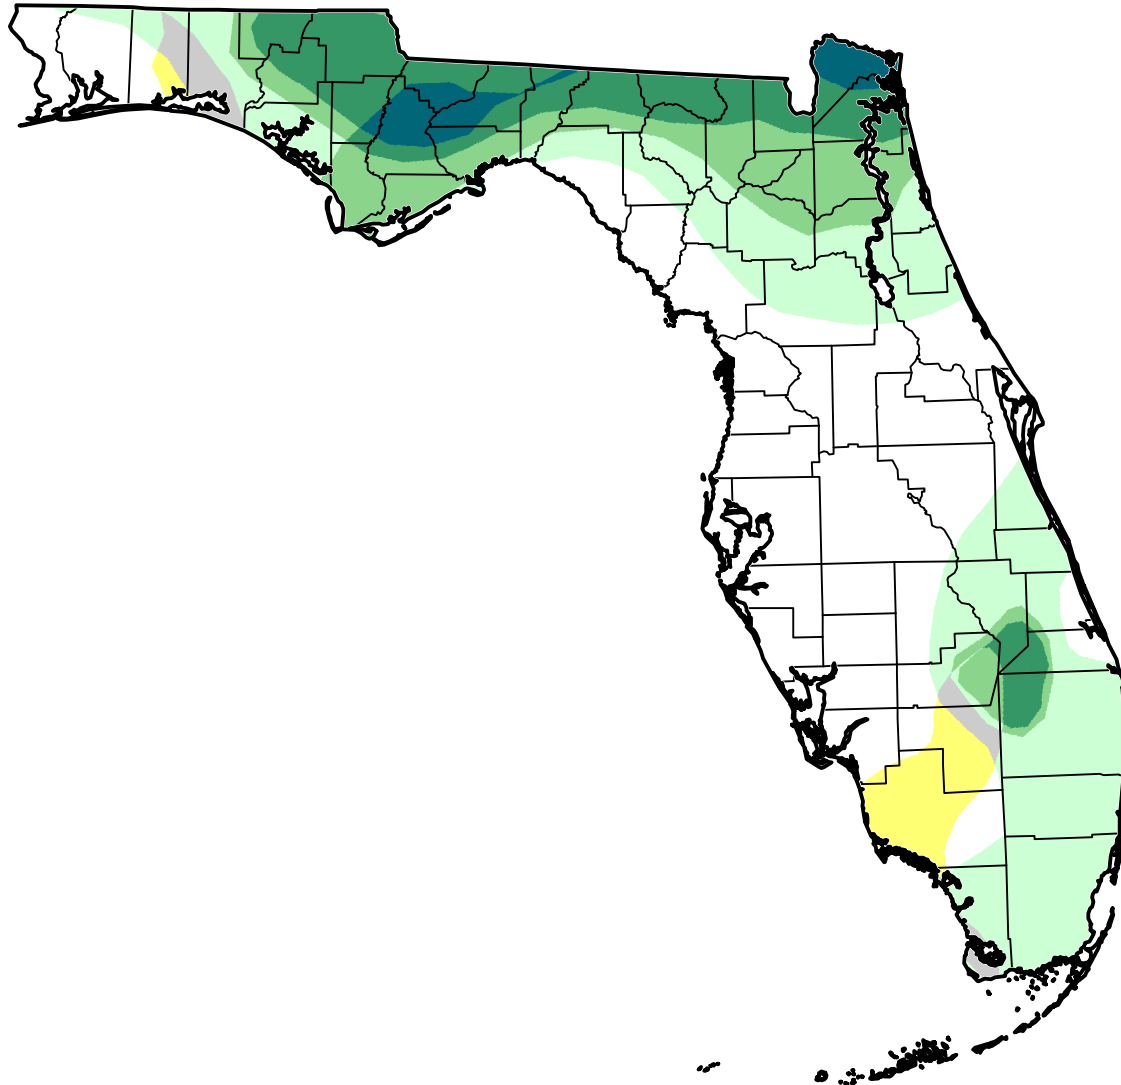

U.S. Drought Monitor Class Change - Florida

Start of Water Year

-  5 Class Degradation
-  4 Class Degradation
-  3 Class Degradation
-  2 Class Degradation
-  1 Class Degradation
-  No Change
-  1 Class Improvement
-  2 Class Improvement
-  3 Class Improvement
-  4 Class Improvement
-  5 Class Improvement

July 10, 2012
compared to
September 27, 2011