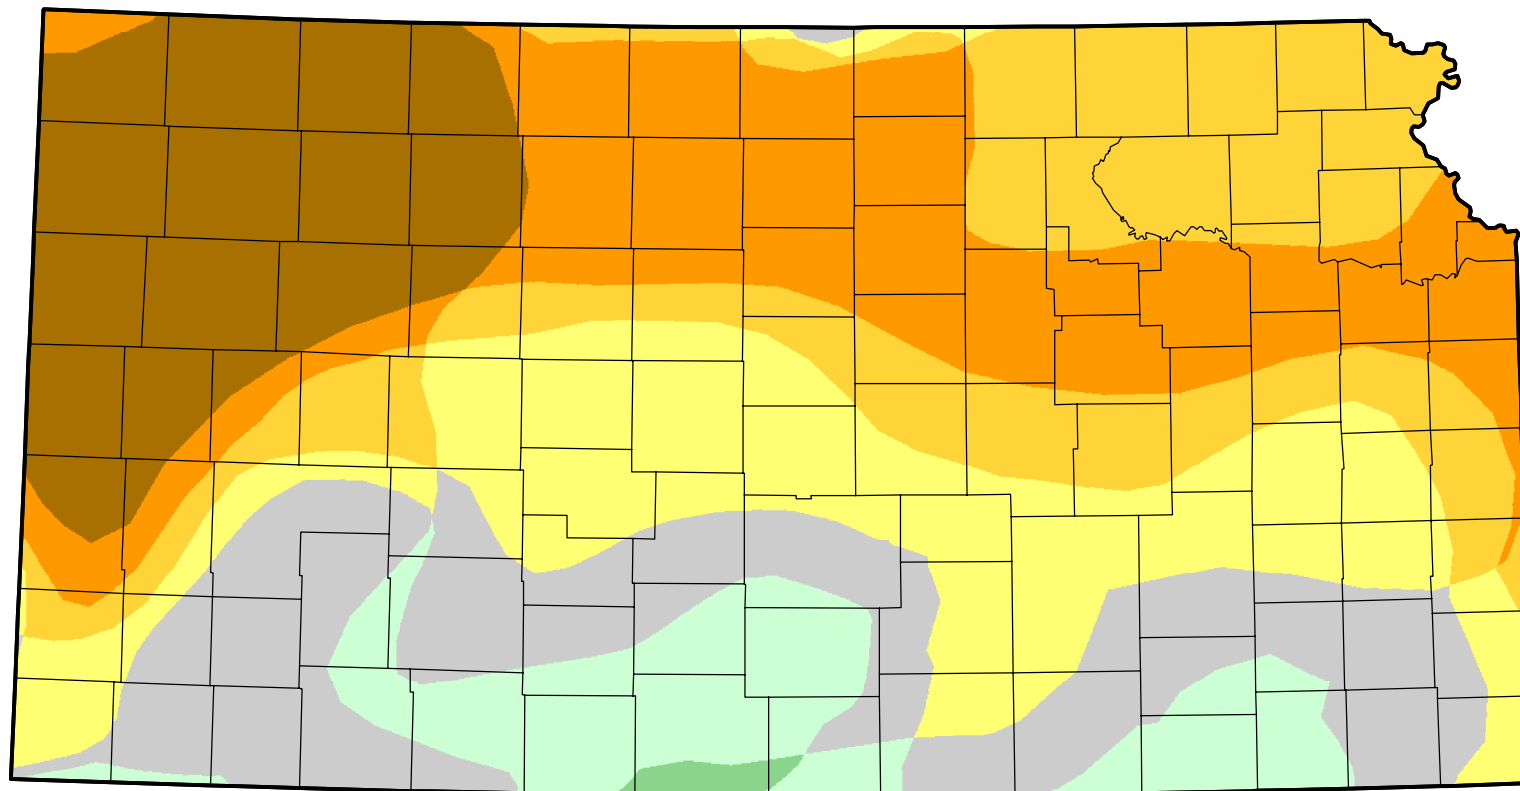

# U.S. Drought Monitor Class Change - Kansas

26 Week

July 10, 2012  
compared to  
January 12, 2012

[droughtmonitor.unl.edu](http://droughtmonitor.unl.edu)

-  5 Class Degradation
-  4 Class Degradation
-  3 Class Degradation
-  2 Class Degradation
-  1 Class Degradation
-  No Change
-  1 Class Improvement
-  2 Class Improvement
-  3 Class Improvement
-  4 Class Improvement
-  5 Class Improvement