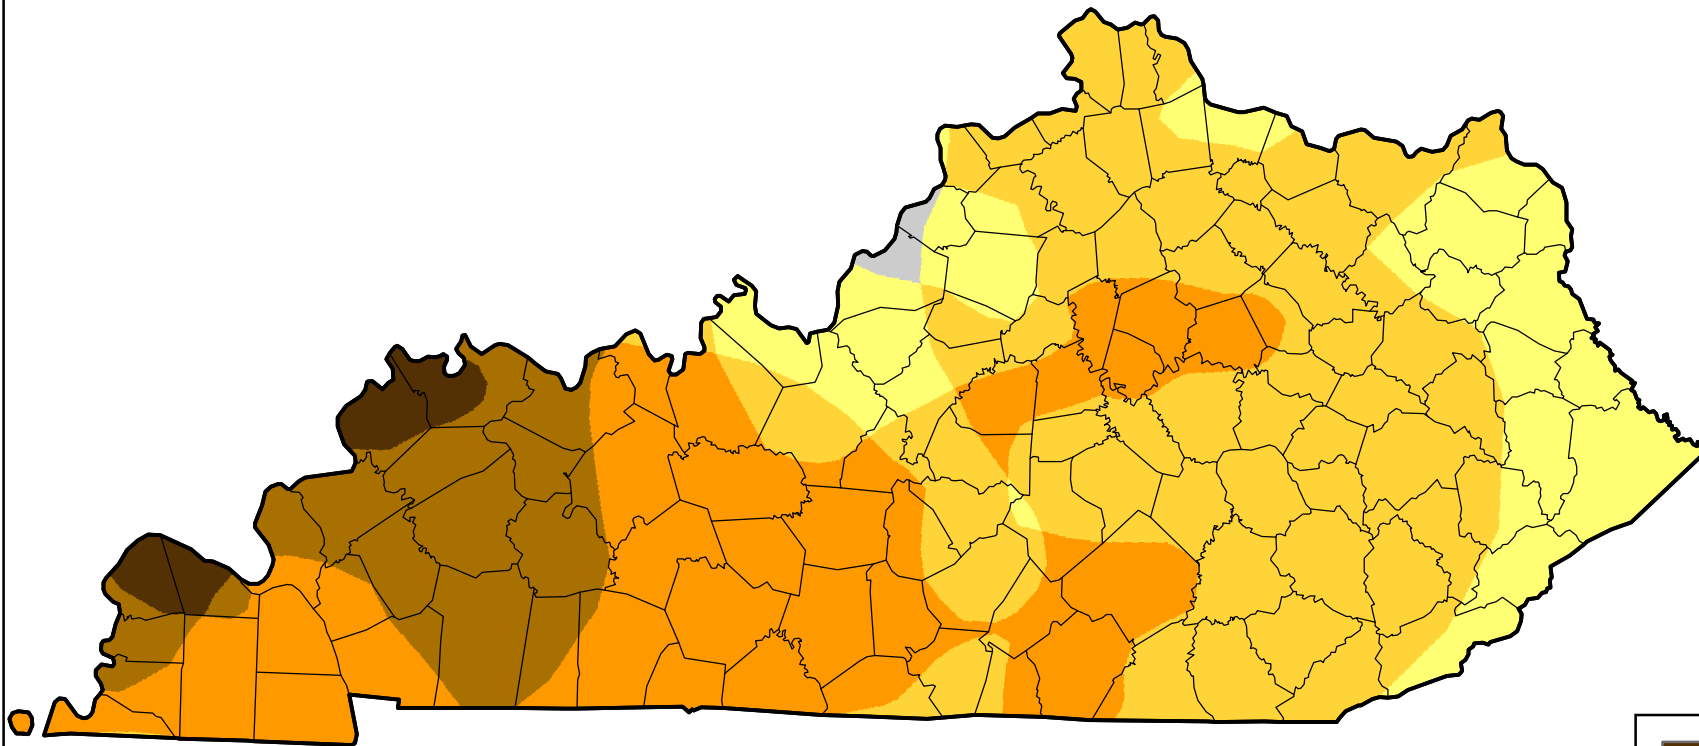

U.S. Drought Monitor Class Change - Kentucky

Start of Water Year

July 10, 2012
compared to
September 29, 2011

droughtmonitor.unl.edu

-  5 Class Degradation
-  4 Class Degradation
-  3 Class Degradation
-  2 Class Degradation
-  1 Class Degradation
-  No Change
-  1 Class Improvement
-  2 Class Improvement
-  3 Class Improvement
-  4 Class Improvement
-  5 Class Improvement