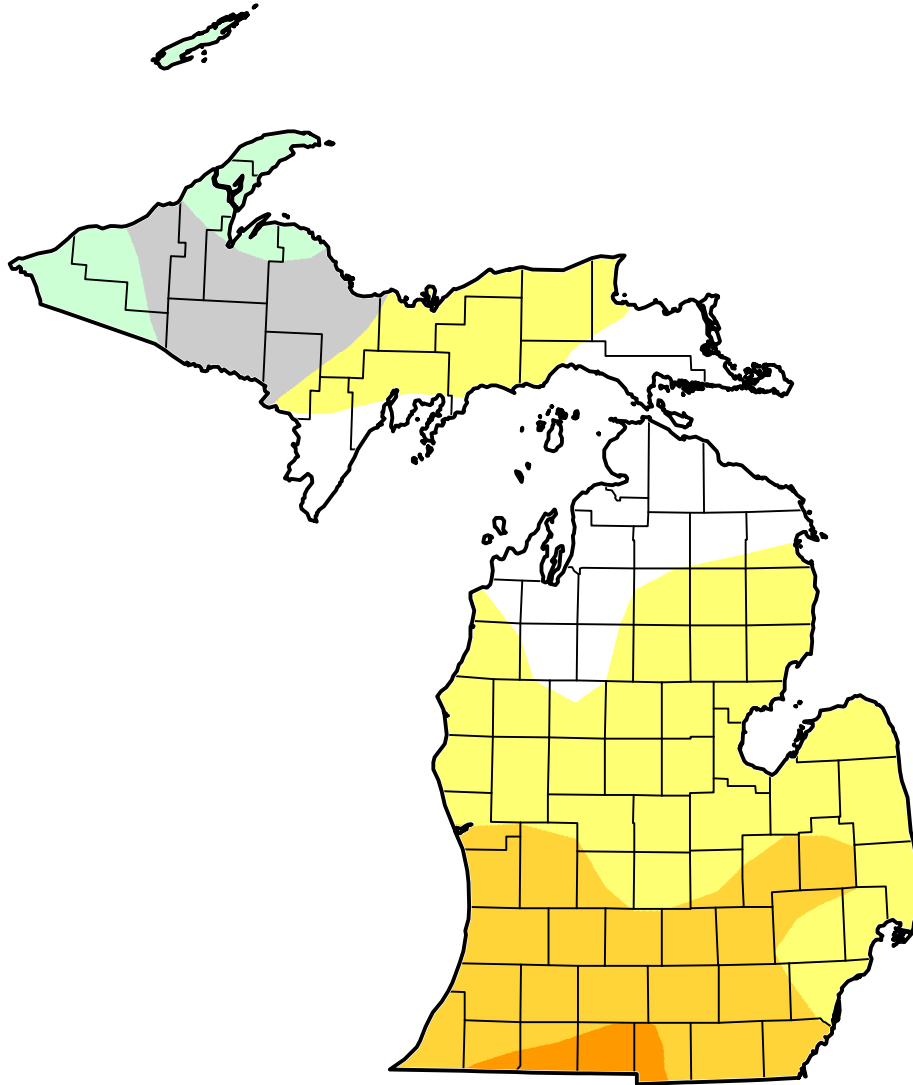

# U.S. Drought Monitor Class Change - Michigan

## 26 Week

July 10, 2012  
compared to  
January 10, 2012