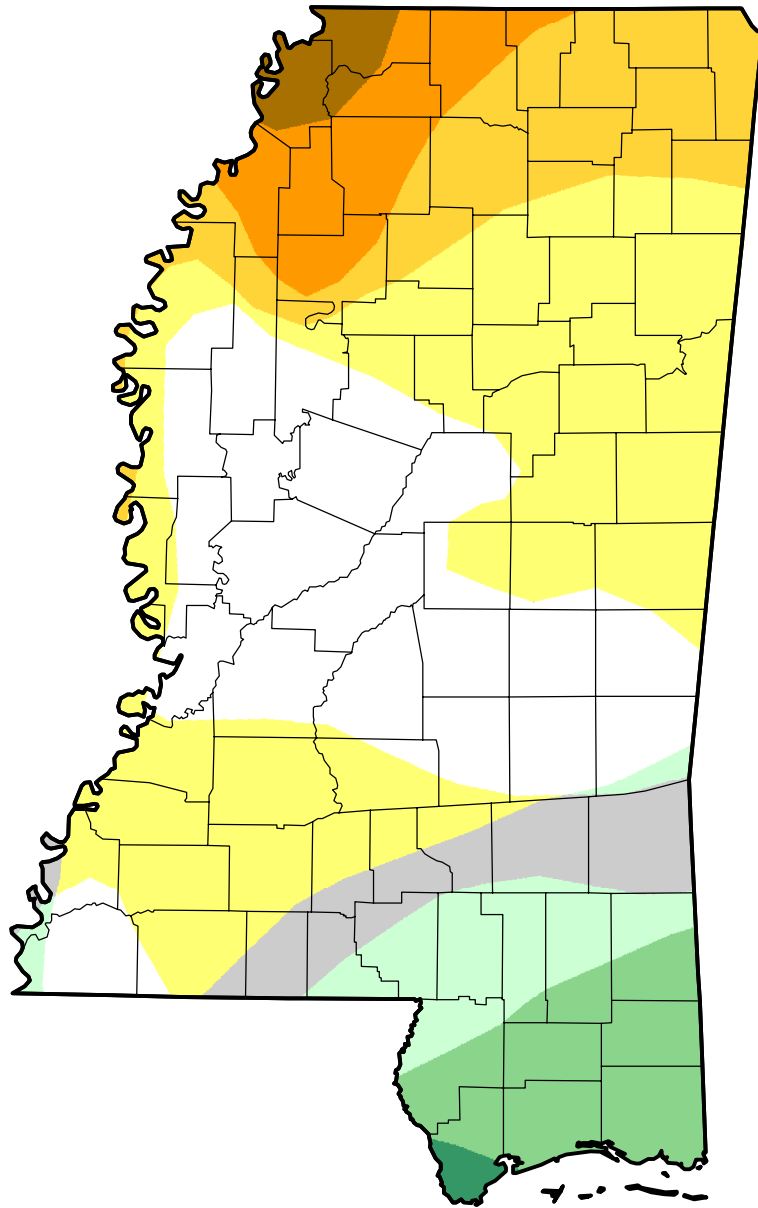

# U.S. Drought Monitor Class Change - Mississippi

26 Week

July 10, 2012  
compared to  
January 12, 2012

-  5 Class Degradation
-  4 Class Degradation
-  3 Class Degradation
-  2 Class Degradation
-  1 Class Degradation
-  No Change
-  1 Class Improvement
-  2 Class Improvement
-  3 Class Improvement
-  4 Class Improvement
-  5 Class Improvement