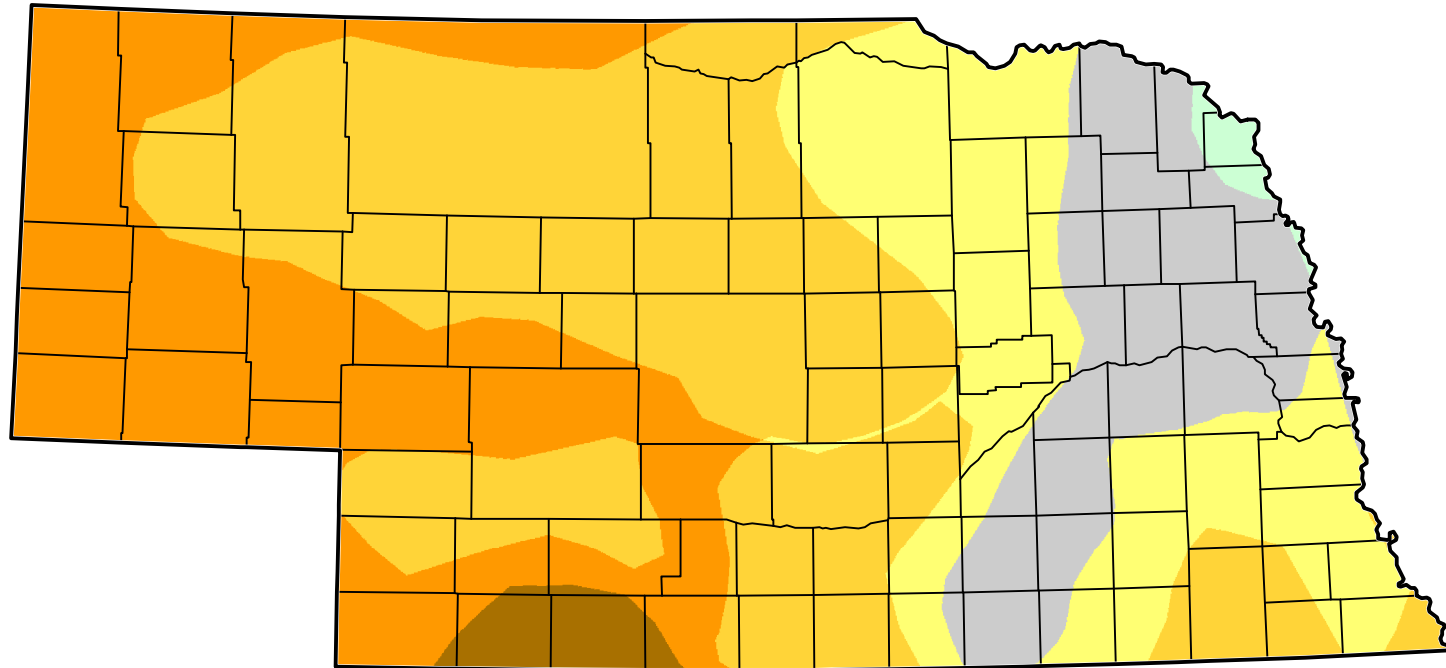

# U.S. Drought Monitor Class Change - Nebraska 6 Months

July 10, 2012  
compared to  
January 24, 2012